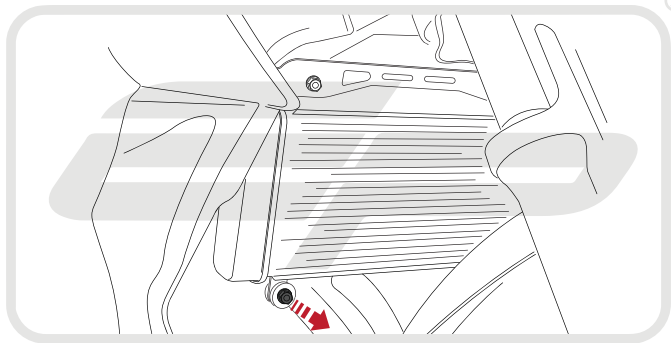

EVOTECH®
P E R F O R M A N C E

Installation Instructions

KAWASAKI Z300 2015 RADIATOR GUARD

Product Reference - 12757

Kit Contents

- Ⓐ 1 x Radiator Guard
- Ⓑ 1 x Neoprene Foam

ESSENTIAL CHECKS

It is recommended that periodic inspections are made to ensure that dirt and debris have not become trapped between the guard and the radiator/oil cooler. Such dirt and debris would reduce the cooling efficiency of the radiator/oil cooler.