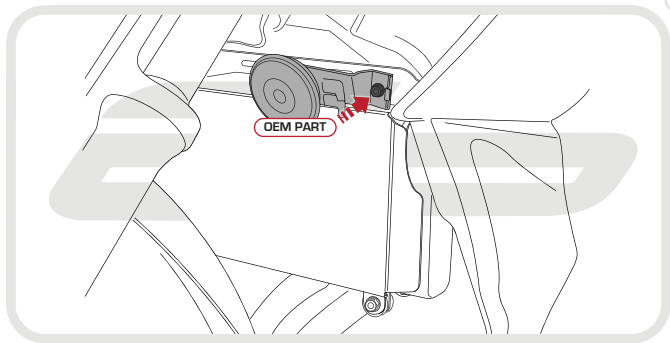

EVOTECH®
P E R F O R M A N C E

Installation Instructions

KAWASAKI Z300 2015 RADIATOR GUARD

Product Reference - 12757

Kit Contents

- Ⓐ 1 x Radiator Guard
- Ⓑ 1 x Neoprene Foam

ESSENTIAL CHECKS

It is recommended that periodic inspections are made to ensure that dirt and debris have not become trapped between the guard and the radiator/oil cooler. Such dirt and debris would reduce the cooling efficiency of the radiator/oil cooler.