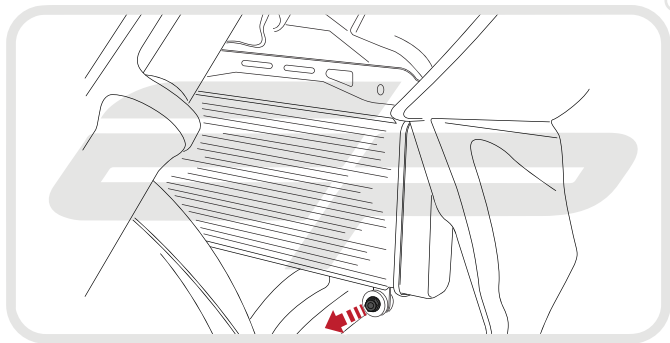

EVOTECH®
P E R F O R M A N C E

Installation Instructions

KAWASAKI Z300 2015 RADIATOR GUARD

Product Reference - 12757

Kit Contents

- Ⓐ 1 x Radiator Guard
- Ⓑ 1 x Neoprene Foam

ESSENTIAL CHECKS

It is recommended that periodic inspections are made to ensure that dirt and debris have not become trapped between the guard and the radiator/oil cooler. Such dirt and debris would reduce the cooling efficiency of the radiator/oil cooler.