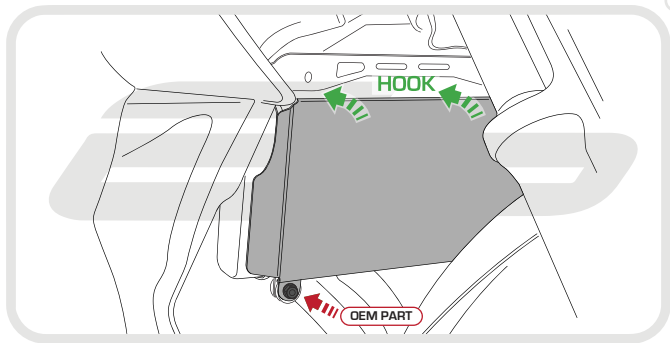

EVOTECH®
P E R F O R M A N C E

Installation Instructions

KAWASAKI Z300 2015 RADIATOR GUARD

Product Reference - 12757

Kit Contents

- Ⓐ 1 x Radiator Guard
- Ⓑ 1 x Neoprene Foam

ESSENTIAL CHECKS

It is recommended that periodic inspections are made to ensure that dirt and debris have not become trapped between the guard and the radiator/oil cooler. Such dirt and debris would reduce the cooling efficiency of the radiator/oil cooler.