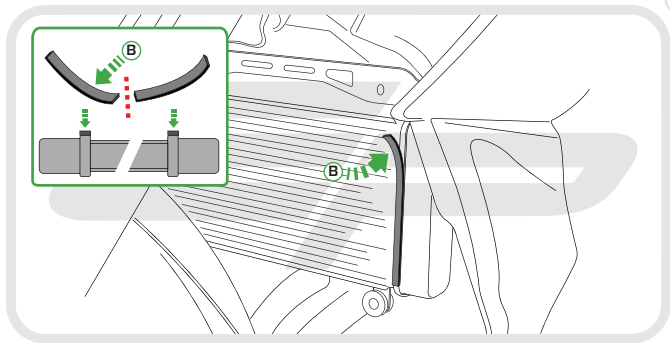

EVOTECH®
P E R F O R M A N C E

Installation Instructions

KAWASAKI Z300 2015 RADIATOR GUARD

Product Reference - 12757

Kit Contents

- Ⓐ 1 x Radiator Guard
- Ⓑ 1 x Neoprene Foam

ESSENTIAL CHECKS

It is recommended that periodic inspections are made to ensure that dirt and debris have not become trapped between the guard and the radiator/oil cooler. Such dirt and debris would reduce the cooling efficiency of the radiator/oil cooler.