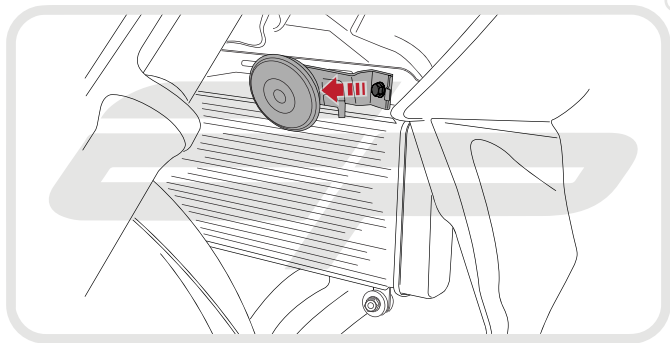

EVOTECH®
P E R F O R M A N C E

Installation Instructions

KAWASAKI Z300 2015 RADIATOR GUARD

Product Reference - 12757

Kit Contents

- Ⓐ 1 x Radiator Guard
- Ⓑ 1 x Neoprene Foam

ESSENTIAL CHECKS

It is recommended that periodic inspections are made to ensure that dirt and debris have not become trapped between the guard and the radiator/oil cooler. Such dirt and debris would reduce the cooling efficiency of the radiator/oil cooler.