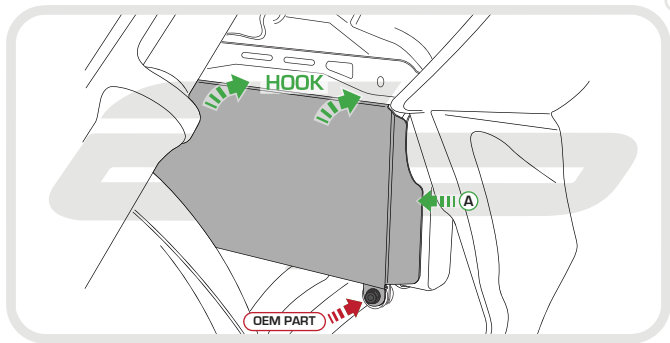

EVOTECH®
P E R F O R M A N C E

Installation Instructions

KAWASAKI Z300 2015 RADIATOR GUARD

Product Reference - 12757

Kit Contents

- Ⓐ 1 x Radiator Guard
- Ⓑ 1 x Neoprene Foam

ESSENTIAL CHECKS

It is recommended that periodic inspections are made to ensure that dirt and debris have not become trapped between the guard and the radiator/oil cooler. Such dirt and debris would reduce the cooling efficiency of the radiator/oil cooler.