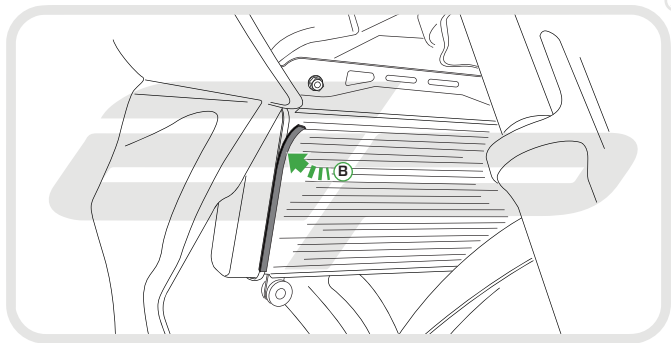

EVOTECH®
P E R F O R M A N C E

Installation Instructions

KAWASAKI Z300 2015 RADIATOR GUARD

Product Reference - 12757

Kit Contents

- Ⓐ 1 x Radiator Guard
- Ⓑ 1 x Neoprene Foam

ESSENTIAL CHECKS

It is recommended that periodic inspections are made to ensure that dirt and debris have not become trapped between the guard and the radiator/oil cooler. Such dirt and debris would reduce the cooling efficiency of the radiator/oil cooler.