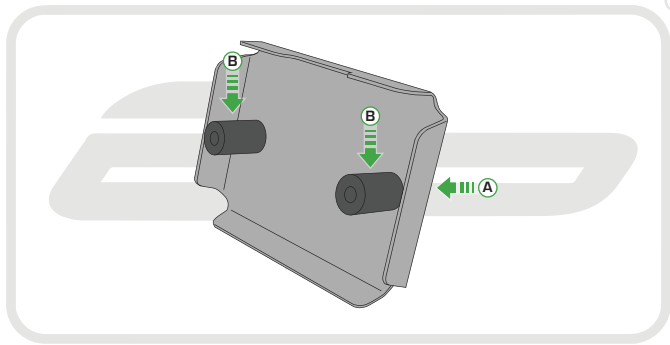

EVOTECH®
P E R F O R M A N C E

Installation Instructions

TRIUMPH BONNEVILLE RECTIFIER GUARD

Product Reference - 12731

Kit Contents

- Ⓐ 1 x Rectifier Guard
- Ⓑ 2 x Mounting Spacers
- Ⓒ 2 x M6 - 45 Socket Button Head Screws
- Ⓓ 2 x M6 Washers

ESSENTIAL CHECKS

It is recommended that periodic inspections are made to ensure that dirt and debris have not become trapped between the guard and the rectifier. Such dirt and debris would reduce the cooling efficiency of the rectifier.