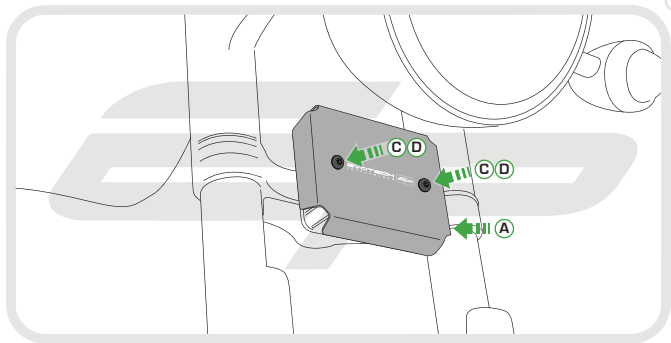

EVOTECH®
P E R F O R M A N C E

Installation Instructions

TRIUMPH BONNEVILLE RECTIFIER GUARD

Product Reference - 12731

Kit Contents

- Ⓐ 1 x Rectifier Guard
- Ⓑ 2 x Mounting Spacers
- Ⓒ 2 x M6 - 45 Socket Button Head Screws
- Ⓓ 2 x M6 Washers

ESSENTIAL CHECKS

It is recommended that periodic inspections are made to ensure that dirt and debris have not become trapped between the guard and the rectifier. Such dirt and debris would reduce the cooling efficiency of the rectifier.