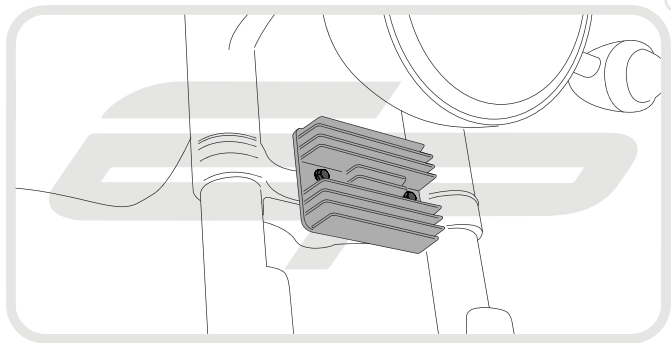

EVOTECH®
P E R F O R M A N C E

Installation Instructions

TRIUMPH BONNEVILLE RECTIFIER GUARD

Product Reference - 12731

Kit Contents

- Ⓐ 1 x Rectifier Guard
- Ⓑ 2 x Mounting Spacers
- Ⓒ 2 x M6 - 45 Socket Button Head Screws
- Ⓓ 2 x M6 Washers

ESSENTIAL CHECKS

It is recommended that periodic inspections are made to ensure that dirt and debris have not become trapped between the guard and the rectifier. Such dirt and debris would reduce the cooling efficiency of the rectifier.