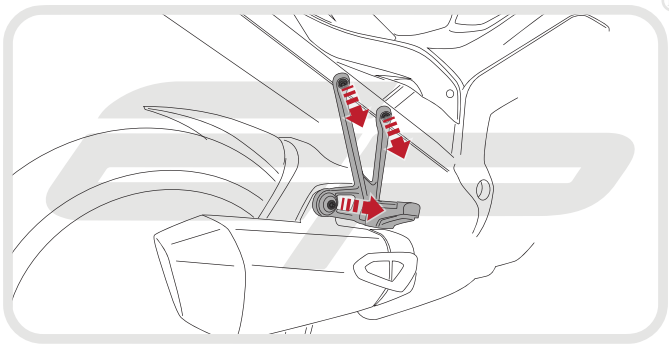

EVOTECH®
P E R F O R M A N C E

Installation Instructions

BMW S1000 XR EXHAUST HANGER

Product Reference - 12722

Kit Contents

- A** 1 x Exhaust Hanger
- B** 1 x Footrest Blanking Plate
- C** 1 x Mounting Boss
- D** 1 x Anti-Vibration Grommet
- E** 1 x M8 - 25 Socket Button Head
- F** 2 x M8 - 20 Socket Button Heads
- G** 2 x M8 - 16 Socket Button Heads