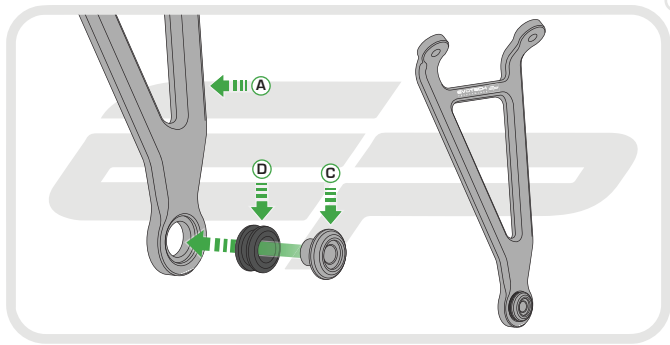

EVOTECH®
P E R F O R M A N C E

Installation Instructions

BMW S1000 XR EXHAUST HANGER

Product Reference - 12722

Kit Contents

- A** 1 x Exhaust Hanger
- B** 1 x Footrest Blanking Plate
- C** 1 x Mounting Boss
- D** 1 x Anti-Vibration Grommet
- E** 1 x M8 - 25 Socket Button Head
- F** 2 x M8 - 20 Socket Button Heads
- G** 2 x M8 - 16 Socket Button Heads