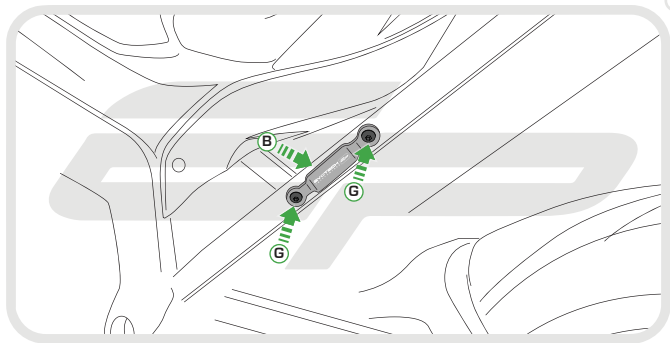

EVOTECH®
P E R F O R M A N C E