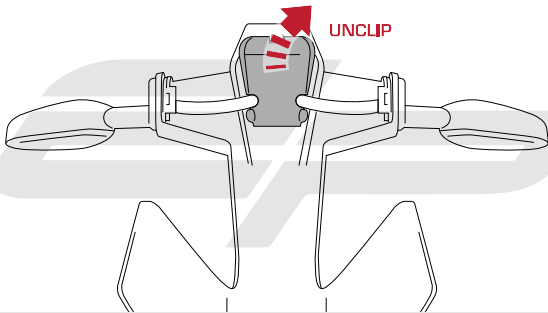

YAMAHA YZF-R1 2015 TAIL TIDY

Product Reference - 12265

Kit Contents

- | | |
|---|--|
| A 1 x Main Arm RH | M 2 x Indicator Adapter B |
| B 1 x Main Arm LH | N 2 x Indicator Screw |
| C 1 x License Plate Holder | O 2 x O-Rings |
| D 1 x Trunion Spacer Plate | P 2 x M6 - 16 Centre Hole Trunion |
| E 1 x Wiring Connector | Q 2 x M6 - 13 Offset Hole Trunion |
| F 1 x Neoprene Gasket | R 2 x M5 - 25 Socket Cap Head Screw |
| G 1 x M6 - 16 Socket Countersink Screw | S 2 x M3 - 12 Button Head Screws |
| H 1 x M5 - 12 Socket Cap Head Screw | T 3 x 5mm - 16mm Dowel pins |
| I 1 x M5 Black Dome Cap | U 3 x M6 - 30 Socket Cap Head Screw |
| J 1 x Reflector Bracket Kit (Plastic Nuts and Bolts, Reflector, Bracket) | V 6 x Male Bullet Connectors |
| K 1 x Licence Plate Light | W 6 x Female Bullet Connectors |
| L 2 x Indicator Adapter A | |

Disconnect both indicators and
the licence plate light from
the main wiring loom

UNWRAP

Feed all of the wires up inside
the rear sub frame

Reverse Stages

6 - 1

Reflector Bracket Installation

EVOTECH[®]
P E R F O R M A N C E