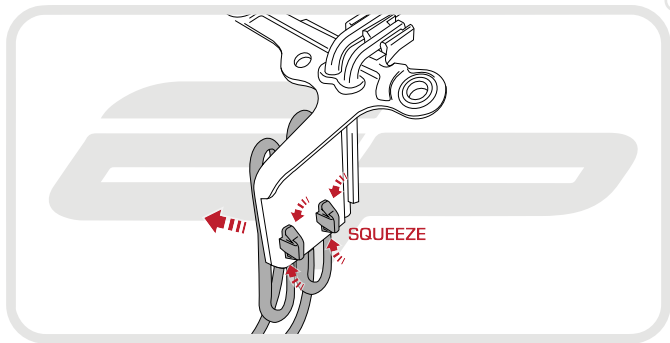

YAMAHA YZF-R1 2015 TAIL TIDY

Product Reference - 12265

Kit Contents

- | | |
|---|--|
| A 1 x Main Arm RH | M 2 x Indicator Adapter B |
| B 1 x Main Arm LH | N 2 x Indicator Screw |
| C 1 x License Plate Holder | O 2 x O-Rings |
| D 1 x Trunion Spacer Plate | P 2 x M6 - 16 Centre Hole Trunion |
| E 1 x Wiring Connector | Q 2 x M6 - 13 Offset Hole Trunion |
| F 1 x Neoprene Gasket | R 2 x M5 - 25 Socket Cap Head Screw |
| G 1 x M6 - 16 Socket Countersink Screw | S 2 x M3 - 12 Button Head Screws |
| H 1 x M5 - 12 Socket Cap Head Screw | T 3 x 5mm - 16mm Dowel pins |
| I 1 x M5 Black Dome Cap | U 3 x M6 - 30 Socket Cap Head Screw |
| J 1 x Reflector Bracket Kit (Plastic Nuts and Bolts, Reflector, Bracket) | V 6 x Male Bullet Connectors |
| K 1 x Licence Plate Light | W 6 x Female Bullet Connectors |
| L 2 x Indicator Adapter A | |

Disconnect both indicators and
the licence plate light from
the main wiring loom

UNWRAP

Feed all of the wires up inside
the rear sub frame

Reverse Stages

6 - 1

Reflector Bracket Installation

EVOTECH[®]
P E R F O R M A N C E

ESSENTIAL CHECKS

After installation of your tail tidy ensure that the licence plate does not contact the rear tyre when suspension is fully compressed.

Ensure all electrics including indicators, tail light, brake light and licence plate light lights are working correctly before riding the motorcycle.