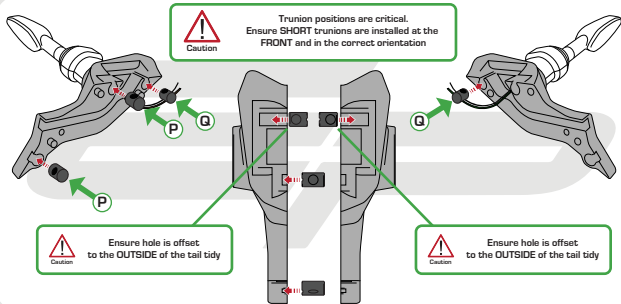

Disconnect both indicators and
the licence plate light from
the main wiring loom

UNWRAP

Feed all of the wires up inside
the rear sub frame

Reverse Stages

6 - 1

Reflector Bracket Installation

EVOTECH[®]
P E R F O R M A N C E

ESSENTIAL CHECKS

After installation of your tail tidy ensure that the licence plate does not contact the rear tyre when suspension is fully compressed.

Ensure all electrics including indicators, tail light, brake light and licence plate light lights are working correctly before riding the motorcycle.