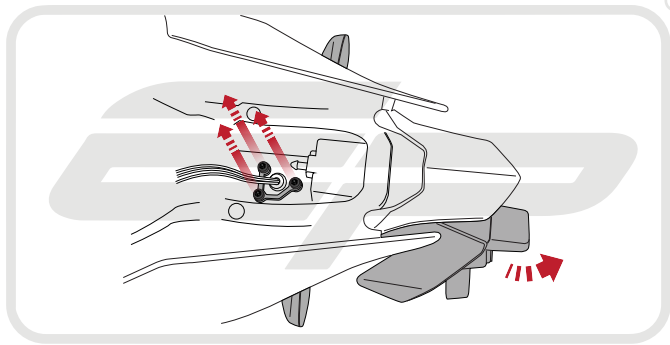

YAMAHA YZF-R1 2015 TAIL TIDY

Product Reference - 12265

Kit Contents

- | | |
|---|--|
| A 1 x Main Arm RH | M 2 x Indicator Adapter B |
| B 1 x Main Arm LH | N 2 x Indicator Screw |
| C 1 x License Plate Holder | O 2 x O-Rings |
| D 1 x Trunion Spacer Plate | P 2 x M6 - 16 Centre Hole Trunion |
| E 1 x Wiring Connector | Q 2 x M6 - 13 Offset Hole Trunion |
| F 1 x Neoprene Gasket | R 2 x M5 - 25 Socket Cap Head Screw |
| G 1 x M6 - 16 Socket Countersink Screw | S 2 x M3 - 12 Button Head Screws |
| H 1 x M5 - 12 Socket Cap Head Screw | T 3 x 5mm - 16mm Dowel pins |
| I 1 x M5 Black Dome Cap | U 3 x M6 - 30 Socket Cap Head Screw |
| J 1 x Reflector Bracket Kit (Plastic Nuts and Bolts, Reflector, Bracket) | V 6 x Male Bullet Connectors |
| K 1 x Licence Plate Light | W 6 x Female Bullet Connectors |
| L 2 x Indicator Adapter A | |

Disconnect both indicators and
the licence plate light from
the main wiring loom

UNWRAP

Feed all of the wires up inside
the rear sub frame

Reverse Stages

6 - 1

Reflector Bracket Installation

EVOTECH[®]
P E R F O R M A N C E