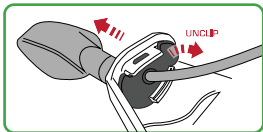

Disconnect both indicators and
the licence plate light from
the main wiring loom

UNWRAP

Feed all of the wires up inside
the rear sub frame

Reverse Stages

6 - 1

Reflector Bracket Installation

EVOTECH[®]
P E R F O R M A N C E

ESSENTIAL CHECKS

After installation of your tail tidy ensure that the licence plate does not contact the rear tyre when suspension is fully compressed.

Ensure all electrics including indicators, tail light, brake light and licence plate light lights are working correctly before riding the motorcycle.