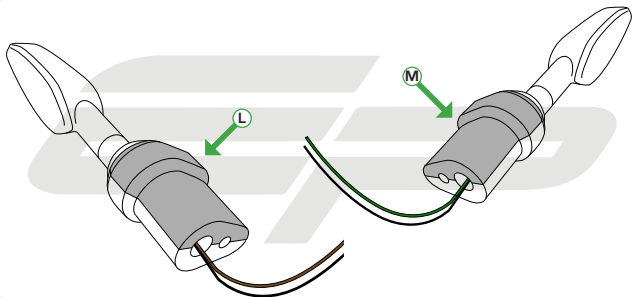

Disconnect both indicators and
the licence plate light from
the main wiring loom

UNWRAP

Feed all of the wires up inside
the rear sub frame

Reverse Stages

6 - 1

Reflector Bracket Installation

EVOTECH[®]
P E R F O R M A N C E

ESSENTIAL CHECKS

After installation of your tail tidy ensure that the licence plate does not contact the rear tyre when suspension is fully compressed.

Ensure all electrics including indicators, tail light, brake light and licence plate light lights are working correctly before riding the motorcycle.