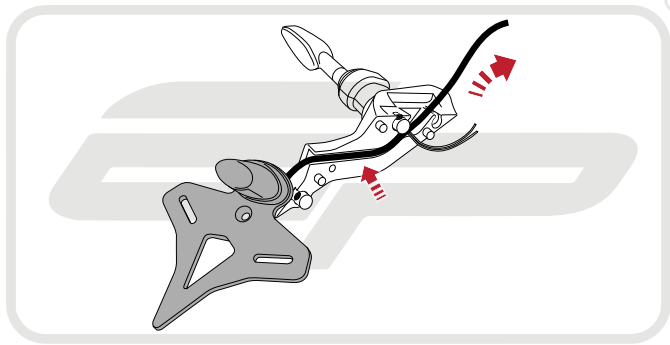

Disconnect both indicators and
the licence plate light from
the main wiring loom

UNWRAP

Feed all of the wires up inside
the rear sub frame

Reverse Stages

6 - 1

Reflector Bracket Installation

EVOTECH[®]
P E R F O R M A N C E

ESSENTIAL CHECKS

After installation of your tail tidy ensure that the licence plate does not contact the rear tyre when suspension is fully compressed.

Ensure all electrics including indicators, tail light, brake light and licence plate light lights are working correctly before riding the motorcycle.