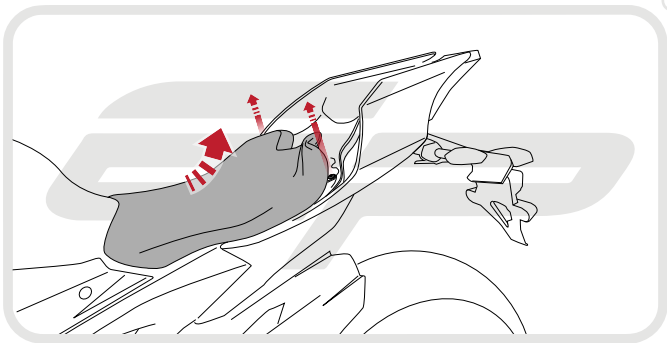

YAMAHA YZF-R1 2015 TAIL TIDY

Product Reference - 12265

Kit Contents

- | | |
|---|--|
| A 1 x Main Arm RH | M 2 x Indicator Adapter B |
| B 1 x Main Arm LH | N 2 x Indicator Screw |
| C 1 x License Plate Holder | O 2 x O-Rings |
| D 1 x Trunion Spacer Plate | P 2 x M6 - 16 Centre Hole Trunion |
| E 1 x Wiring Connector | Q 2 x M6 - 13 Offset Hole Trunion |
| F 1 x Neoprene Gasket | R 2 x M5 - 25 Socket Cap Head Screw |
| G 1 x M6 - 16 Socket Countersink Screw | S 2 x M3 - 12 Button Head Screws |
| H 1 x M5 - 12 Socket Cap Head Screw | T 3 x 5mm - 16mm Dowel pins |
| I 1 x M5 Black Dome Cap | U 3 x M6 - 30 Socket Cap Head Screw |
| J 1 x Reflector Bracket Kit (Plastic Nuts and Bolts, Reflector, Bracket) | V 6 x Male Bullet Connectors |
| K 1 x Licence Plate Light | W 6 x Female Bullet Connectors |
| L 2 x Indicator Adapter A | |

Disconnect both indicators and
the licence plate light from
the main wiring loom

UNWRAP

Feed all of the wires up inside
the rear sub frame

Reverse Stages

6 - 1

Reflector Bracket Installation

EVOTECH[®]
P E R F O R M A N C E