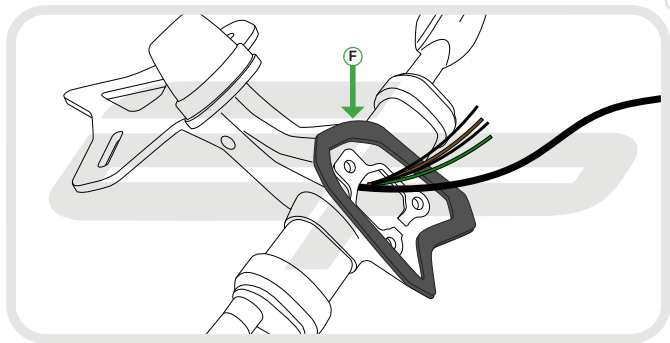

Disconnect both indicators and
the licence plate light from
the main wiring loom

UNWRAP

Feed all of the wires up inside
the rear sub frame

Reverse Stages

6 - 1

Reflector Bracket Installation

EVOTECH[®]
P E R F O R M A N C E

ESSENTIAL CHECKS

After installation of your tail tidy ensure that the licence plate does not contact the rear tyre when suspension is fully compressed.

Ensure all electrics including indicators, tail light, brake light and licence plate light lights are working correctly before riding the motorcycle.