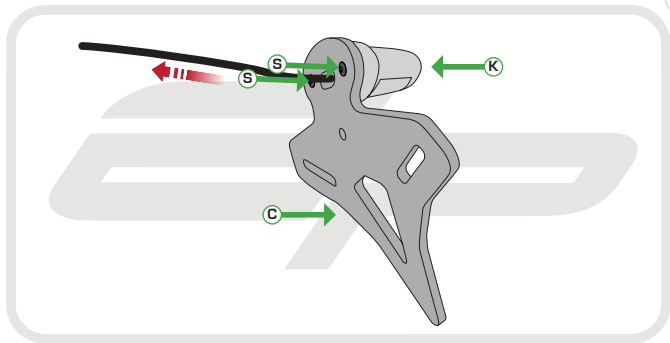

YAMAHA YZF-R1 2015 TAIL TIDY

Product Reference - 12265

Kit Contents

- | | |
|---|--|
| A 1 x Main Arm RH | M 2 x Indicator Adapter B |
| B 1 x Main Arm LH | N 2 x Indicator Screw |
| C 1 x License Plate Holder | O 2 x O-Rings |
| D 1 x Trunion Spacer Plate | P 2 x M6 - 16 Centre Hole Trunion |
| E 1 x Wiring Connector | Q 2 x M6 - 13 Offset Hole Trunion |
| F 1 x Neoprene Gasket | R 2 x M5 - 25 Socket Cap Head Screw |
| G 1 x M6 - 16 Socket Countersink Screw | S 2 x M3 - 12 Button Head Screws |
| H 1 x M5 - 12 Socket Cap Head Screw | T 3 x 5mm - 16mm Dowel pins |
| I 1 x M5 Black Dome Cap | U 3 x M6 - 30 Socket Cap Head Screw |
| J 1 x Reflector Bracket Kit (Plastic Nuts and Bolts, Reflector, Bracket) | V 6 x Male Bullet Connectors |
| K 1 x Licence Plate Light | W 6 x Female Bullet Connectors |
| L 2 x Indicator Adapter A | |

Disconnect both indicators and
the licence plate light from
the main wiring loom

UNWRAP

Feed all of the wires up inside
the rear sub frame

Reverse Stages

6 - 1

Reflector Bracket Installation

EVOTECH[®]
P E R F O R M A N C E

ESSENTIAL CHECKS

After installation of your tail tidy ensure that the licence plate does not contact the rear tyre when suspension is fully compressed.

Ensure all electrics including indicators, tail light, brake light and licence plate light lights are working correctly before riding the motorcycle.