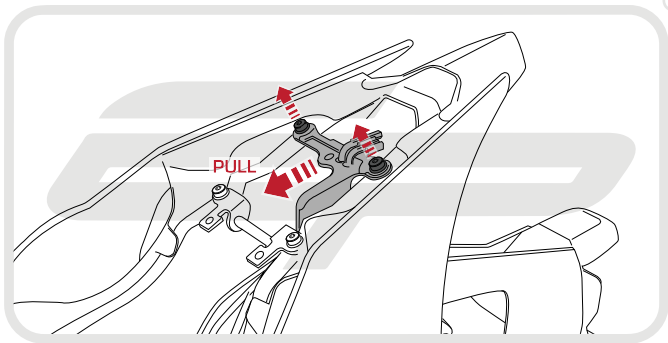

YAMAHA YZF-R1 2015 TAIL TIDY

Product Reference - 12265

Kit Contents

- | | |
|---|--|
| A 1 x Main Arm RH | M 2 x Indicator Adapter B |
| B 1 x Main Arm LH | N 2 x Indicator Screw |
| C 1 x License Plate Holder | O 2 x O-Rings |
| D 1 x Trunion Spacer Plate | P 2 x M6 - 16 Centre Hole Trunion |
| E 1 x Wiring Connector | Q 2 x M6 - 13 Offset Hole Trunion |
| F 1 x Neoprene Gasket | R 2 x M5 - 25 Socket Cap Head Screw |
| G 1 x M6 - 16 Socket Countersink Screw | S 2 x M3 - 12 Button Head Screws |
| H 1 x M5 - 12 Socket Cap Head Screw | T 3 x 5mm - 16mm Dowel pins |
| I 1 x M5 Black Dome Cap | U 3 x M6 - 30 Socket Cap Head Screw |
| J 1 x Reflector Bracket Kit (Plastic Nuts and Bolts, Reflector, Bracket) | V 6 x Male Bullet Connectors |
| K 1 x Licence Plate Light | W 6 x Female Bullet Connectors |
| L 2 x Indicator Adapter A | |

Disconnect both indicators and
the licence plate light from
the main wiring loom

UNWRAP

Feed all of the wires up inside
the rear sub frame

Reverse Stages

6 - 1

Reflector Bracket Installation

EVOTECH[®]
P E R F O R M A N C E