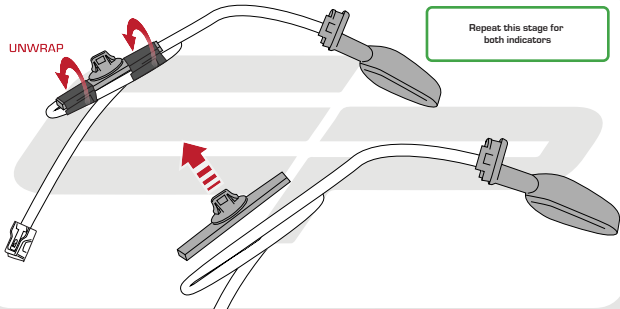

Disconnect both indicators and
the licence plate light from
the main wiring loom

UNWRAP

Feed all of the wires up inside
the rear sub frame

Reverse Stages

6 - 1

Reflector Bracket Installation

EVOTECH[®]
P E R F O R M A N C E

ESSENTIAL CHECKS

After installation of your tail tidy ensure that the licence plate does not contact the rear tyre when suspension is fully compressed.

Ensure all electrics including indicators, tail light, brake light and licence plate light lights are working correctly before riding the motorcycle.