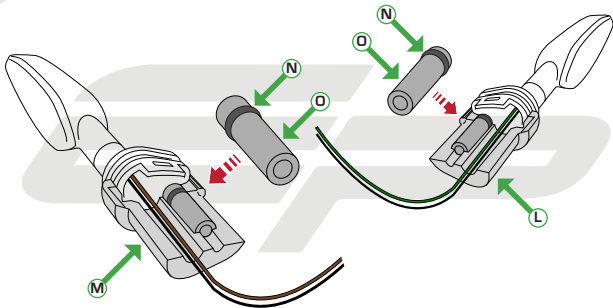

YAMAHA YZF-R1 2015 TAIL TIDY

Product Reference - 12265

Kit Contents

- | | |
|---|--|
| A 1 x Main Arm RH | M 2 x Indicator Adapter B |
| B 1 x Main Arm LH | N 2 x Indicator Screw |
| C 1 x License Plate Holder | O 2 x O-Rings |
| D 1 x Trunion Spacer Plate | P 2 x M6 - 16 Centre Hole Trunion |
| E 1 x Wiring Connector | Q 2 x M6 - 13 Offset Hole Trunion |
| F 1 x Neoprene Gasket | R 2 x M5 - 25 Socket Cap Head Screw |
| G 1 x M6 - 16 Socket Countersink Screw | S 2 x M3 - 12 Button Head Screws |
| H 1 x M5 - 12 Socket Cap Head Screw | T 3 x 5mm - 16mm Dowel pins |
| I 1 x M5 Black Dome Cap | U 3 x M6 - 30 Socket Cap Head Screw |
| J 1 x Reflector Bracket Kit (Plastic Nuts and Bolts, Reflector, Bracket) | V 6 x Male Bullet Connectors |
| K 1 x Licence Plate Light | W 6 x Female Bullet Connectors |
| L 2 x Indicator Adapter A | |

Disconnect both indicators and
the licence plate light from
the main wiring loom

UNWRAP

Feed all of the wires up inside
the rear sub frame

Reverse Stages

6 - 1

Reflector Bracket Installation

EVOTECH[®]
P E R F O R M A N C E

ESSENTIAL CHECKS

After installation of your tail tidy ensure that the licence plate does not contact the rear tyre when suspension is fully compressed.

Ensure all electrics including indicators, tail light, brake light and licence plate light lights are working correctly before riding the motorcycle.