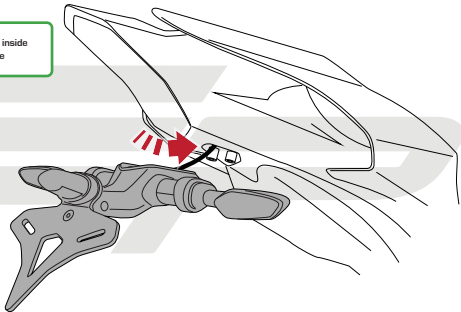

Disconnect both indicators and
the licence plate light from
the main wiring loom

UNWRAP

Feed all of the wires up inside
the rear sub frame

Reverse Stages

6 - 1

Reflector Bracket Installation

EVOTECH[®]
P E R F O R M A N C E

ESSENTIAL CHECKS

After installation of your tail tidy ensure that the licence plate does not contact the rear tyre when suspension is fully compressed.

Ensure all electrics including indicators, tail light, brake light and licence plate light lights are working correctly before riding the motorcycle.