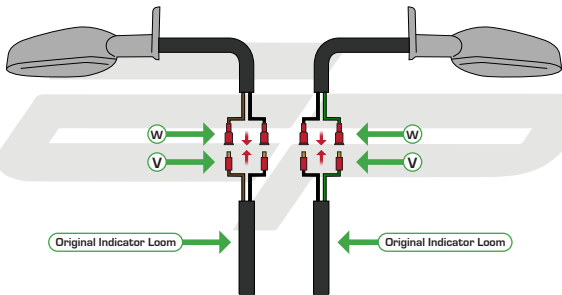

YAMAHA YZF-R1 2015 TAIL TIDY

Product Reference - 12265

Kit Contents

- | | |
|---|--|
| A 1 x Main Arm RH | M 2 x Indicator Adapter B |
| B 1 x Main Arm LH | N 2 x Indicator Screw |
| C 1 x License Plate Holder | O 2 x O-Rings |
| D 1 x Trunion Spacer Plate | P 2 x M6 - 16 Centre Hole Trunion |
| E 1 x Wiring Connector | Q 2 x M6 - 13 Offset Hole Trunion |
| F 1 x Neoprene Gasket | R 2 x M5 - 25 Socket Cap Head Screw |
| G 1 x M6 - 16 Socket Countersink Screw | S 2 x M3 - 12 Button Head Screws |
| H 1 x M5 - 12 Socket Cap Head Screw | T 3 x 5mm - 16mm Dowel pins |
| I 1 x M5 Black Dome Cap | U 3 x M6 - 30 Socket Cap Head Screw |
| J 1 x Reflector Bracket Kit (Plastic Nuts and Bolts, Reflector, Bracket) | V 6 x Male Bullet Connectors |
| K 1 x Licence Plate Light | W 6 x Female Bullet Connectors |
| L 2 x Indicator Adapter A | |

Disconnect both indicators and
the licence plate light from
the main wiring loom

UNWRAP

Feed all of the wires up inside
the rear sub frame

Reverse Stages

6 - 1

Reflector Bracket Installation

EVOTECH[®]
P E R F O R M A N C E

ESSENTIAL CHECKS

After installation of your tail tidy ensure that the licence plate does not contact the rear tyre when suspension is fully compressed.

Ensure all electrics including indicators, tail light, brake light and licence plate light lights are working correctly before riding the motorcycle.