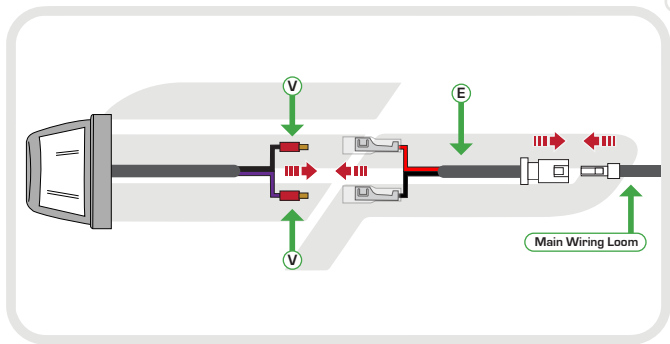

YAMAHA YZF-R1 2015 TAIL TIDY

Product Reference - 12265

Kit Contents

- | | |
|---|--|
| A 1 x Main Arm RH | M 2 x Indicator Adapter B |
| B 1 x Main Arm LH | N 2 x Indicator Screw |
| C 1 x License Plate Holder | O 2 x O-Rings |
| D 1 x Trunion Spacer Plate | P 2 x M6 - 16 Centre Hole Trunion |
| E 1 x Wiring Connector | Q 2 x M6 - 13 Offset Hole Trunion |
| F 1 x Neoprene Gasket | R 2 x M5 - 25 Socket Cap Head Screw |
| G 1 x M6 - 16 Socket Countersink Screw | S 2 x M3 - 12 Button Head Screws |
| H 1 x M5 - 12 Socket Cap Head Screw | T 3 x 5mm - 16mm Dowel pins |
| I 1 x M5 Black Dome Cap | U 3 x M6 - 30 Socket Cap Head Screw |
| J 1 x Reflector Bracket Kit (Plastic Nuts and Bolts, Reflector, Bracket) | V 6 x Male Bullet Connectors |
| K 1 x Licence Plate Light | W 6 x Female Bullet Connectors |
| L 2 x Indicator Adapter A | |

Disconnect both indicators and
the licence plate light from
the main wiring loom

UNWRAP

Feed all of the wires up inside
the rear sub frame

Reverse Stages

6 - 1

Reflector Bracket Installation

EVOTECH[®]
P E R F O R M A N C E

ESSENTIAL CHECKS

After installation of your tail tidy ensure that the licence plate does not contact the rear tyre when suspension is fully compressed.

Ensure all electrics including indicators, tail light, brake light and licence plate light lights are working correctly before riding the motorcycle.