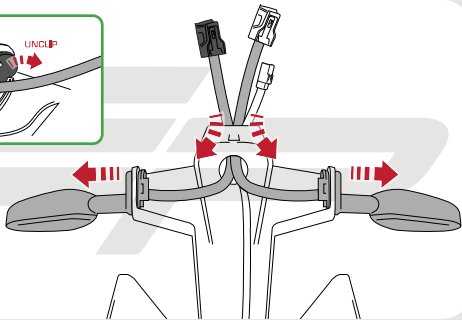

Disconnect both indicators and
the licence plate light from
the main wiring loom

UNWRAP

Feed all of the wires up inside
the rear sub frame

Reverse Stages

6 - 1

Reflector Bracket Installation

EVOTECH[®]
P E R F O R M A N C E

ESSENTIAL CHECKS

After installation of your tail tidy ensure that the licence plate does not contact the rear tyre when suspension is fully compressed.

Ensure all electrics including indicators, tail light, brake light and licence plate light lights are working correctly before riding the motorcycle.