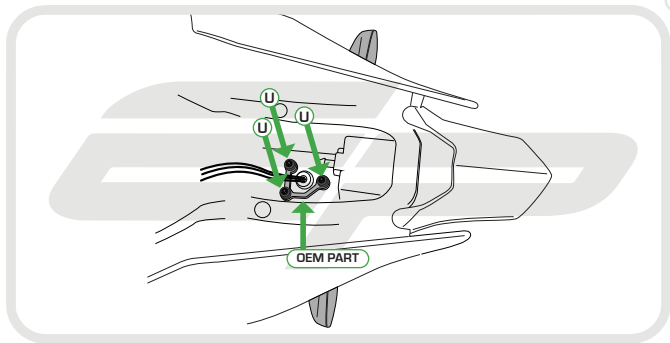

YAMAHA YZF-R1 2015 TAIL TIDY

Product Reference - 12265

Kit Contents

- | | |
|---|--|
| A 1 x Main Arm RH | M 2 x Indicator Adapter B |
| B 1 x Main Arm LH | N 2 x Indicator Screw |
| C 1 x License Plate Holder | O 2 x O-Rings |
| D 1 x Trunion Spacer Plate | P 2 x M6 - 16 Centre Hole Trunion |
| E 1 x Wiring Connector | Q 2 x M6 - 13 Offset Hole Trunion |
| F 1 x Neoprene Gasket | R 2 x M5 - 25 Socket Cap Head Screw |
| G 1 x M6 - 16 Socket Countersink Screw | S 2 x M3 - 12 Button Head Screws |
| H 1 x M5 - 12 Socket Cap Head Screw | T 3 x 5mm - 16mm Dowel pins |
| I 1 x M5 Black Dome Cap | U 3 x M6 - 30 Socket Cap Head Screw |
| J 1 x Reflector Bracket Kit (Plastic Nuts and Bolts, Reflector, Bracket) | V 6 x Male Bullet Connectors |
| K 1 x Licence Plate Light | W 6 x Female Bullet Connectors |
| L 2 x Indicator Adapter A | |

Disconnect both indicators and
the licence plate light from
the main wiring loom

UNWRAP

Feed all of the wires up inside
the rear sub frame

Reverse Stages

6 - 1

Reflector Bracket Installation

EVOTECH[®]
P E R F O R M A N C E

ESSENTIAL CHECKS

After installation of your tail tidy ensure that the licence plate does not contact the rear tyre when suspension is fully compressed.

Ensure all electrics including indicators, tail light, brake light and licence plate light lights are working correctly before riding the motorcycle.