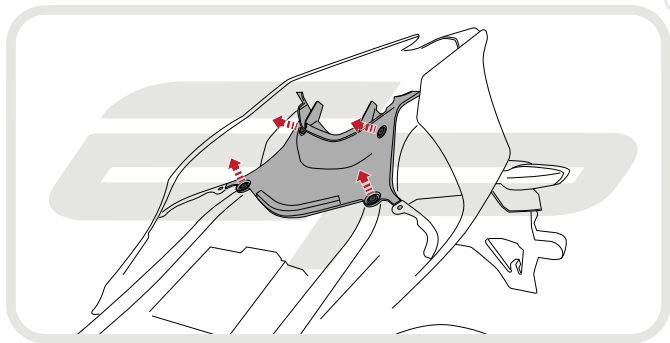

YAMAHA YZF-R1 2015 TAIL TIDY

Product Reference - 12265

Kit Contents

- | | |
|---|--|
| A 1 x Main Arm RH | M 2 x Indicator Adapter B |
| B 1 x Main Arm LH | N 2 x Indicator Screw |
| C 1 x License Plate Holder | O 2 x O-Rings |
| D 1 x Trunion Spacer Plate | P 2 x M6 - 16 Centre Hole Trunion |
| E 1 x Wiring Connector | Q 2 x M6 - 13 Offset Hole Trunion |
| F 1 x Neoprene Gasket | R 2 x M5 - 25 Socket Cap Head Screw |
| G 1 x M6 - 16 Socket Countersink Screw | S 2 x M3 - 12 Button Head Screws |
| H 1 x M5 - 12 Socket Cap Head Screw | T 3 x 5mm - 16mm Dowel pins |
| I 1 x M5 Black Dome Cap | U 3 x M6 - 30 Socket Cap Head Screw |
| J 1 x Reflector Bracket Kit (Plastic Nuts and Bolts, Reflector, Bracket) | V 6 x Male Bullet Connectors |
| K 1 x Licence Plate Light | W 6 x Female Bullet Connectors |
| L 2 x Indicator Adapter A | |

Disconnect both indicators and
the licence plate light from
the main wiring loom

UNWRAP

Feed all of the wires up inside
the rear sub frame

Reverse Stages

6 - 1

Reflector Bracket Installation

EVOTECH[®]
P E R F O R M A N C E