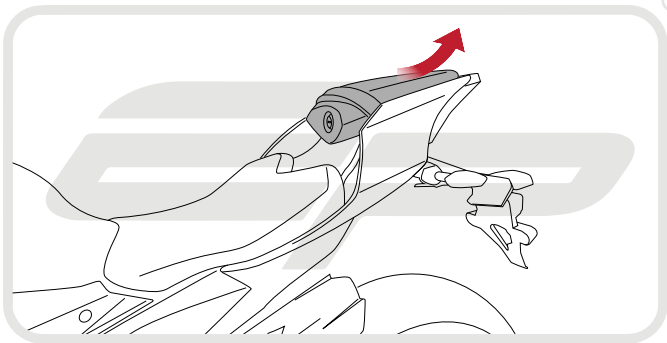

YAMAHA YZF-R1 2015 TAIL TIDY

Product Reference - 12265

Kit Contents

- | | |
|---|--|
| A 1 x Main Arm RH | M 2 x Indicator Adapter B |
| B 1 x Main Arm LH | N 2 x Indicator Screw |
| C 1 x License Plate Holder | O 2 x O-Rings |
| D 1 x Trunion Spacer Plate | P 2 x M6 - 16 Centre Hole Trunion |
| E 1 x Wiring Connector | Q 2 x M6 - 13 Offset Hole Trunion |
| F 1 x Neoprene Gasket | R 2 x M5 - 25 Socket Cap Head Screw |
| G 1 x M6 - 16 Socket Countersink Screw | S 2 x M3 - 12 Button Head Screws |
| H 1 x M5 - 12 Socket Cap Head Screw | T 3 x 5mm - 16mm Dowel pins |
| I 1 x M5 Black Dome Cap | U 3 x M6 - 30 Socket Cap Head Screw |
| J 1 x Reflector Bracket Kit (Plastic Nuts and Bolts, Reflector, Bracket) | V 6 x Male Bullet Connectors |
| K 1 x Licence Plate Light | W 6 x Female Bullet Connectors |
| L 2 x Indicator Adapter A | |

Disconnect both indicators and
the licence plate light from
the main wiring loom

UNWRAP

Feed all of the wires up inside
the rear sub frame

Reverse Stages

6 - 1

Reflector Bracket Installation

EVOTECH[®]
P E R F O R M A N C E