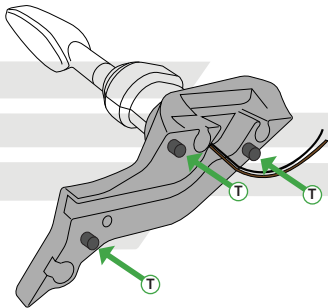

YAMAHA YZF-R1 2015 TAIL TIDY

Product Reference - 12265

Kit Contents

- | | |
|---|--|
| A 1 x Main Arm RH | M 2 x Indicator Adapter B |
| B 1 x Main Arm LH | N 2 x Indicator Screw |
| C 1 x License Plate Holder | O 2 x O-Rings |
| D 1 x Trunion Spacer Plate | P 2 x M6 - 16 Centre Hole Trunion |
| E 1 x Wiring Connector | Q 2 x M6 - 13 Offset Hole Trunion |
| F 1 x Neoprene Gasket | R 2 x M5 - 25 Socket Cap Head Screw |
| G 1 x M6 - 16 Socket Countersink Screw | S 2 x M3 - 12 Button Head Screws |
| H 1 x M5 - 12 Socket Cap Head Screw | T 3 x 5mm - 16mm Dowel pins |
| I 1 x M5 Black Dome Cap | U 3 x M6 - 30 Socket Cap Head Screw |
| J 1 x Reflector Bracket Kit (Plastic Nuts and Bolts, Reflector, Bracket) | V 6 x Male Bullet Connectors |
| K 1 x Licence Plate Light | W 6 x Female Bullet Connectors |
| L 2 x Indicator Adapter A | |

Disconnect both indicators and
the licence plate light from
the main wiring loom

UNWRAP

Feed all of the wires up inside
the rear sub frame

Reverse Stages

6 - 1

Reflector Bracket Installation

EVOTECH[®]
P E R F O R M A N C E

ESSENTIAL CHECKS

After installation of your tail tidy ensure that the licence plate does not contact the rear tyre when suspension is fully compressed.

Ensure all electrics including indicators, tail light, brake light and licence plate light lights are working correctly before riding the motorcycle.