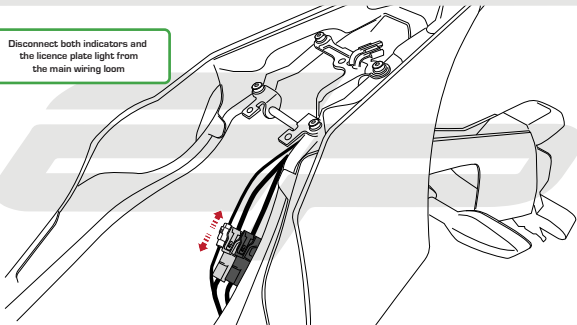

YAMAHA YZF-R1 2015 TAIL TIDY

Product Reference - 12265

Kit Contents

- | | |
|---|--|
| A 1 x Main Arm RH | M 2 x Indicator Adapter B |
| B 1 x Main Arm LH | N 2 x Indicator Screw |
| C 1 x License Plate Holder | O 2 x O-Rings |
| D 1 x Trunion Spacer Plate | P 2 x M6 - 16 Centre Hole Trunion |
| E 1 x Wiring Connector | Q 2 x M6 - 13 Offset Hole Trunion |
| F 1 x Neoprene Gasket | R 2 x M5 - 25 Socket Cap Head Screw |
| G 1 x M6 - 16 Socket Countersink Screw | S 2 x M3 - 12 Button Head Screws |
| H 1 x M5 - 12 Socket Cap Head Screw | T 3 x 5mm - 16mm Dowel pins |
| I 1 x M5 Black Dome Cap | U 3 x M6 - 30 Socket Cap Head Screw |
| J 1 x Reflector Bracket Kit (Plastic Nuts and Bolts, Reflector, Bracket) | V 6 x Male Bullet Connectors |
| K 1 x Licence Plate Light | W 6 x Female Bullet Connectors |
| L 2 x Indicator Adapter A | |

Disconnect both indicators and
the licence plate light from
the main wiring loom

UNWRAP

Feed all of the wires up inside
the rear sub frame

Reverse Stages

6 - 1

Reflector Bracket Installation

EVOTECH[®]
P E R F O R M A N C E

ESSENTIAL CHECKS

After installation of your tail tidy ensure that the licence plate does not contact the rear tyre when suspension is fully compressed.

Ensure all electrics including indicators, tail light, brake light and licence plate light lights are working correctly before riding the motorcycle.