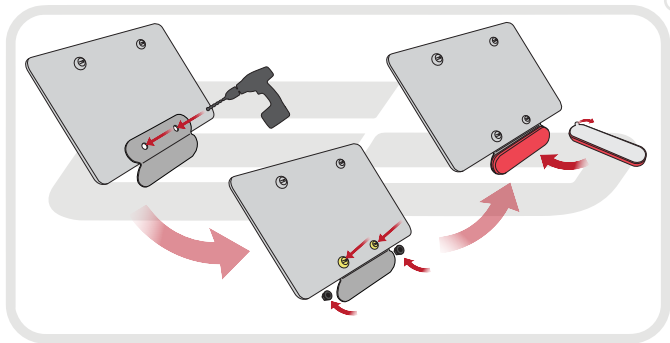

Disconnect both indicators and
the licence plate light from
the main wiring loom

UNWRAP

Feed all of the wires up inside
the rear sub frame

Reverse Stages

6 - 1

Reflector Bracket Installation

EVOTECH[®]
P E R F O R M A N C E

ESSENTIAL CHECKS

After installation of your tail tidy ensure that the licence plate does not contact the rear tyre when suspension is fully compressed.

Ensure all electrics including indicators, tail light, brake light and licence plate light lights are working correctly before riding the motorcycle.