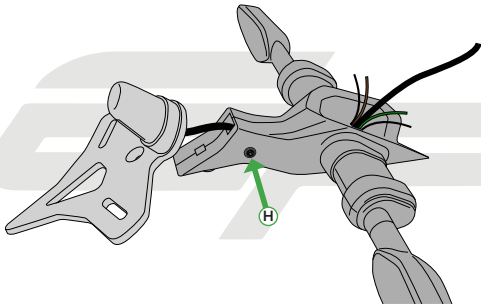

YAMAHA YZF-R1 2015 TAIL TIDY

Product Reference - 12265

Kit Contents

- | | |
|---|--|
| A 1 x Main Arm RH | M 2 x Indicator Adapter B |
| B 1 x Main Arm LH | N 2 x Indicator Screw |
| C 1 x License Plate Holder | O 2 x O-Rings |
| D 1 x Trunion Spacer Plate | P 2 x M6 - 16 Centre Hole Trunion |
| E 1 x Wiring Connector | Q 2 x M6 - 13 Offset Hole Trunion |
| F 1 x Neoprene Gasket | R 2 x M5 - 25 Socket Cap Head Screw |
| G 1 x M6 - 16 Socket Countersink Screw | S 2 x M3 - 12 Button Head Screws |
| H 1 x M5 - 12 Socket Cap Head Screw | T 3 x 5mm - 16mm Dowel pins |
| I 1 x M5 Black Dome Cap | U 3 x M6 - 30 Socket Cap Head Screw |
| J 1 x Reflector Bracket Kit (Plastic Nuts and Bolts, Reflector, Bracket) | V 6 x Male Bullet Connectors |
| K 1 x Licence Plate Light | W 6 x Female Bullet Connectors |
| L 2 x Indicator Adapter A | |

Disconnect both indicators and
the licence plate light from
the main wiring loom

UNWRAP

Feed all of the wires up inside
the rear sub frame

Reverse Stages

6 - 1

Reflector Bracket Installation

EVOTECH[®]
P E R F O R M A N C E

ESSENTIAL CHECKS

After installation of your tail tidy ensure that the licence plate does not contact the rear tyre when suspension is fully compressed.

Ensure all electrics including indicators, tail light, brake light and licence plate light lights are working correctly before riding the motorcycle.