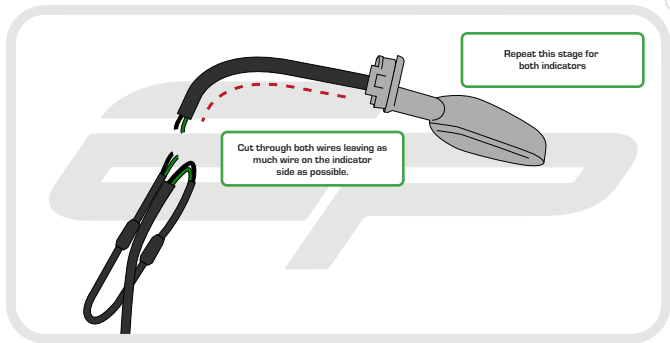

Disconnect both indicators and
the licence plate light from
the main wiring loom

UNWRAP

Feed all of the wires up inside
the rear sub frame

Reverse Stages

6 - 1

Reflector Bracket Installation

EVOTECH[®]
P E R F O R M A N C E

ESSENTIAL CHECKS

After installation of your tail tidy ensure that the licence plate does not contact the rear tyre when suspension is fully compressed.

Ensure all electrics including indicators, tail light, brake light and licence plate light lights are working correctly before riding the motorcycle.