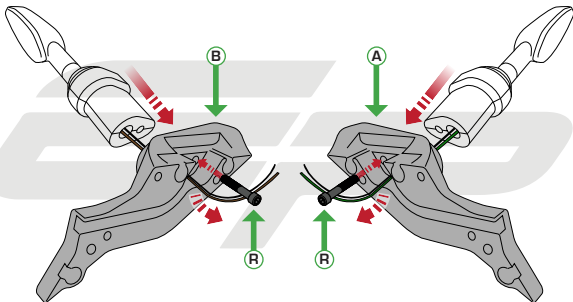

Disconnect both indicators and
the licence plate light from
the main wiring loom

UNWRAP

Feed all of the wires up inside
the rear sub frame

Reverse Stages

6 - 1

Reflector Bracket Installation

EVOTECH[®]
P E R F O R M A N C E

ESSENTIAL CHECKS

After installation of your tail tidy ensure that the licence plate does not contact the rear tyre when suspension is fully compressed.

Ensure all electrics including indicators, tail light, brake light and licence plate light lights are working correctly before riding the motorcycle.