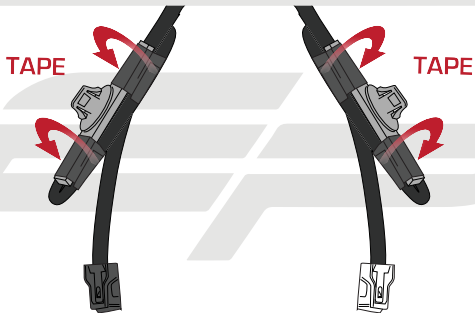

Disconnect both indicators and
the licence plate light from
the main wiring loom

UNWRAP

Feed all of the wires up inside
the rear sub frame

Reverse Stages

6 - 1

Reflector Bracket Installation

EVOTECH[®]
P E R F O R M A N C E

ESSENTIAL CHECKS

After installation of your tail tidy ensure that the licence plate does not contact the rear tyre when suspension is fully compressed.

Ensure all electrics including indicators, tail light, brake light and licence plate light lights are working correctly before riding the motorcycle.