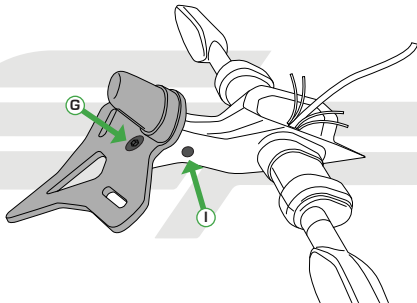

YAMAHA YZF-R1 2015 TAIL TIDY

Product Reference - 12265

Kit Contents

- | | |
|---|--|
| A 1 x Main Arm RH | M 2 x Indicator Adapter B |
| B 1 x Main Arm LH | N 2 x Indicator Screw |
| C 1 x License Plate Holder | O 2 x O-Rings |
| D 1 x Trunion Spacer Plate | P 2 x M6 - 16 Centre Hole Trunion |
| E 1 x Wiring Connector | Q 2 x M6 - 13 Offset Hole Trunion |
| F 1 x Neoprene Gasket | R 2 x M5 - 25 Socket Cap Head Screw |
| G 1 x M6 - 16 Socket Countersink Screw | S 2 x M3 - 12 Button Head Screws |
| H 1 x M5 - 12 Socket Cap Head Screw | T 3 x 5mm - 16mm Dowel pins |
| I 1 x M5 Black Dome Cap | U 3 x M6 - 30 Socket Cap Head Screw |
| J 1 x Reflector Bracket Kit (Plastic Nuts and Bolts, Reflector, Bracket) | V 6 x Male Bullet Connectors |
| K 1 x Licence Plate Light | W 6 x Female Bullet Connectors |
| L 2 x Indicator Adapter A | |

Disconnect both indicators and
the licence plate light from
the main wiring loom

UNWRAP

Feed all of the wires up inside
the rear sub frame

Reverse Stages

6 - 1

Reflector Bracket Installation

EVOTECH[®]
P E R F O R M A N C E

ESSENTIAL CHECKS

After installation of your tail tidy ensure that the licence plate does not contact the rear tyre when suspension is fully compressed.

Ensure all electrics including indicators, tail light, brake light and licence plate light lights are working correctly before riding the motorcycle.