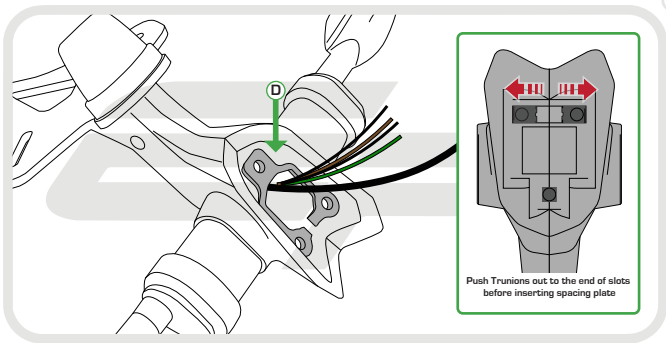

Disconnect both indicators and
the licence plate light from
the main wiring loom

UNWRAP

Feed all of the wires up inside
the rear sub frame

Reverse Stages

6 - 1

Reflector Bracket Installation

EVOTECH[®]
P E R F O R M A N C E

ESSENTIAL CHECKS

After installation of your tail tidy ensure that the licence plate does not contact the rear tyre when suspension is fully compressed.

Ensure all electrics including indicators, tail light, brake light and licence plate light lights are working correctly before riding the motorcycle.