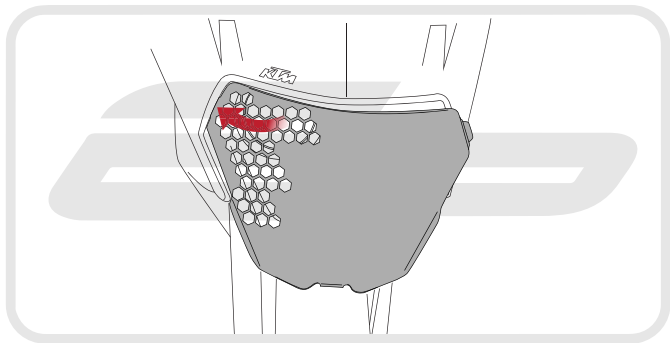

EVOTECH®
P E R F O R M A N C E

Installation Instructions

**KTM RC125. 200, 390
HEADLIGHT GUARD**

Product Reference - 11966

Kit Contents

- Ⓐ 1 x Headlight Guard
- Ⓐ 1 x Clear Protective Tape Strip

EVOTECH[®]
P E R F O R M A N C E