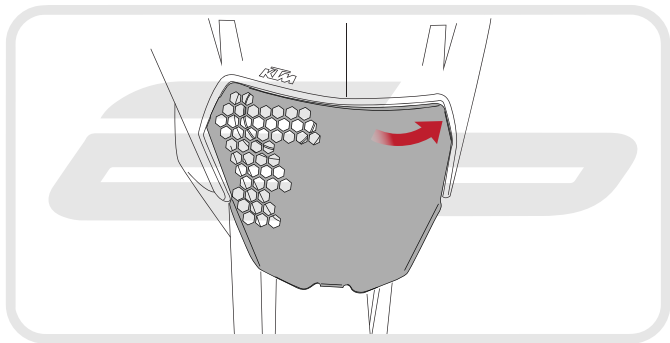

EVOTECH®
P E R F O R M A N C E