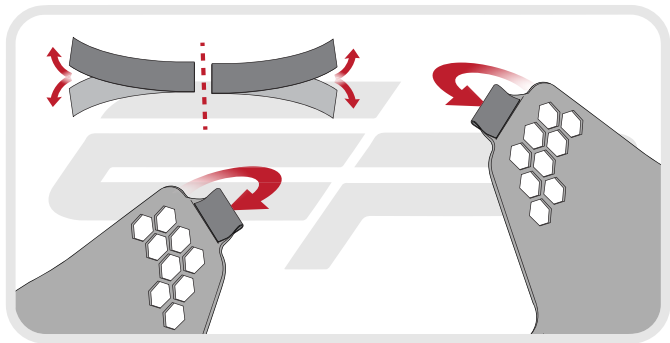

EVOTECH®
P E R F O R M A N C E

Installation Instructions

**KTM RC125. 200, 390
HEADLIGHT GUARD**

Product Reference - 11966

Kit Contents

- Ⓐ 1 x Headlight Guard
- Ⓐ 1 x Clear Protective Tape Strip

EVOTECH[®]
P E R F O R M A N C E