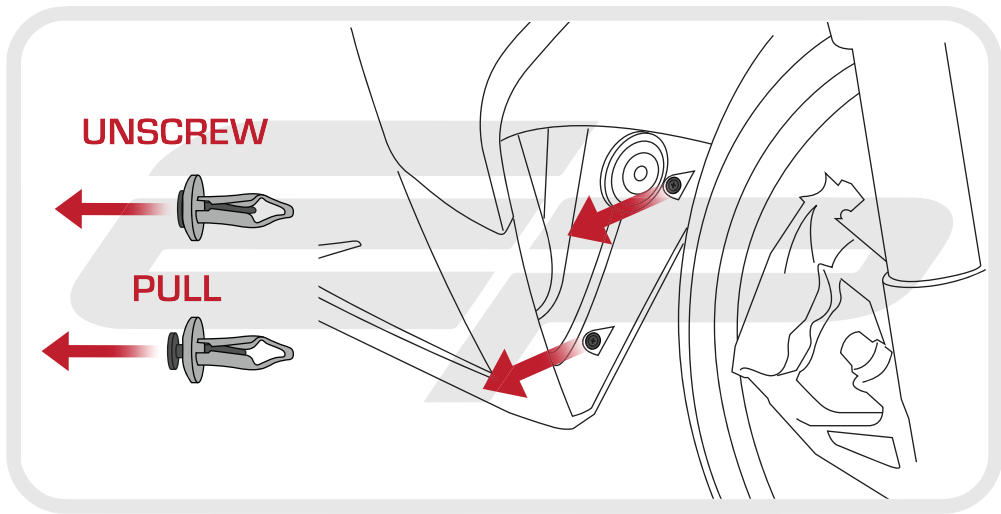

EVOTECH®
P E R F O R M A N C E

Installation Instructions

TRIUMPH DAYTONA 675 2013 EXHAUST HEADER PROTECTOR

Product Reference - 11138

Kit Contents

- A** 1 x Exhaust Header Protector
- B** 2 x R/H Mounting Bracket
- C** 2 x L/H Mounting Bracket
- D** 4 x M4 x 8 Skt Buttons
- E** 4 x M4 Washers