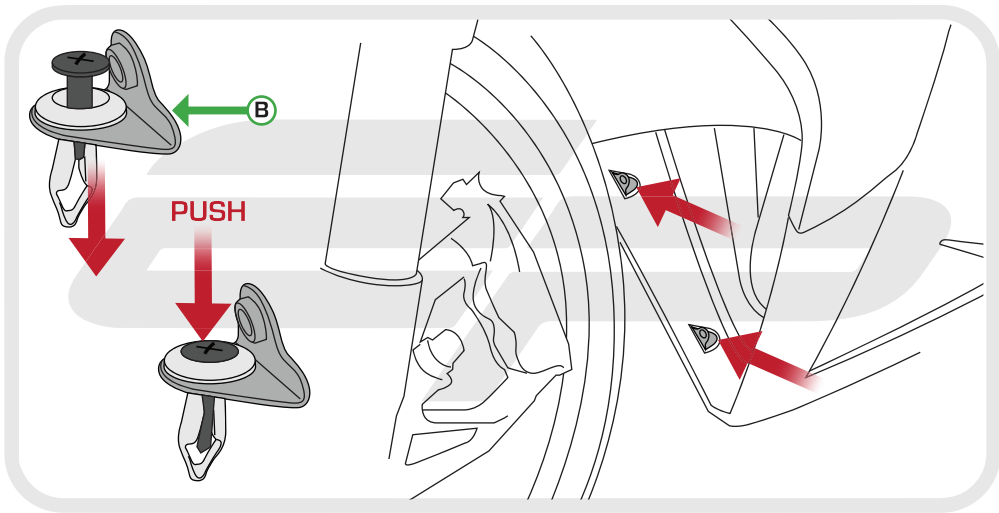

EVOTECH®
P E R F O R M A N C E

Installation Instructions

TRIUMPH DAYTONA 675 2013 EXHAUST HEADER PROTECTOR

Product Reference - 11138

Kit Contents

- A** 1 x Exhaust Header Protector
- B** 2 x R/H Mounting Bracket
- C** 2 x L/H Mounting Bracket
- D** 4 x M4 x 8 Skt Buttons
- E** 4 x M4 Washers