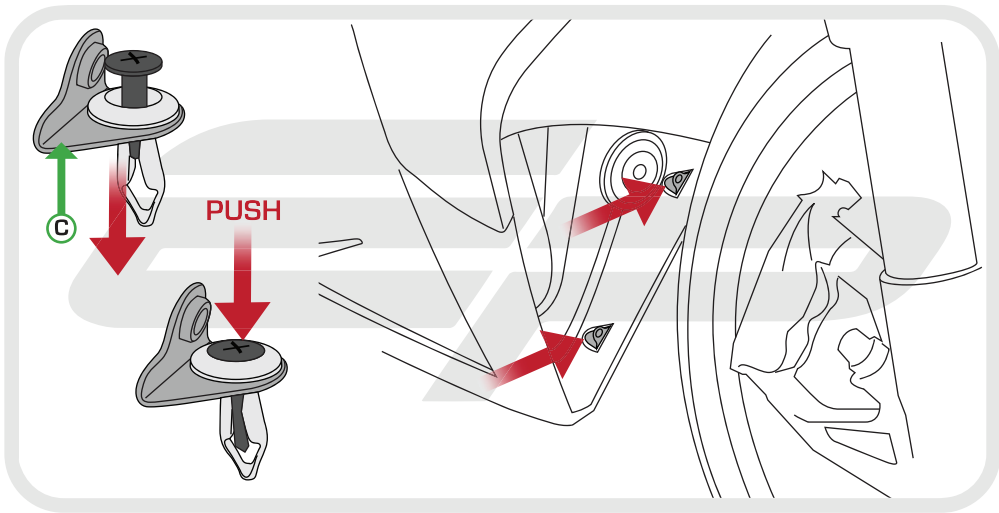

EVOTECH®
P E R F O R M A N C E

Installation Instructions

TRIUMPH DAYTONA 675 2013 EXHAUST HEADER PROTECTOR

Product Reference - 11138

Kit Contents

- A** 1 x Exhaust Header Protector
- B** 2 x R/H Mounting Bracket
- C** 2 x L/H Mounting Bracket
- D** 4 x M4 x 8 Skt Buttons
- E** 4 x M4 Washers