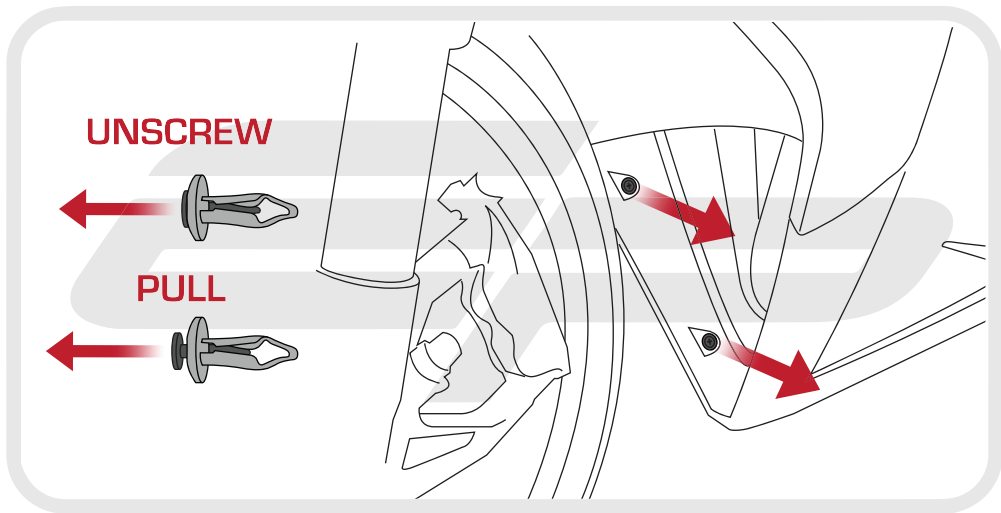

EVOTECH®
P E R F O R M A N C E

Installation Instructions

TRIUMPH DAYTONA 675 2013 EXHAUST HEADER PROTECTOR

Product Reference - 11138

Kit Contents

- A** 1 x Exhaust Header Protector
- B** 2 x R/H Mounting Bracket
- C** 2 x L/H Mounting Bracket
- D** 4 x M4 x 8 Skt Buttons
- E** 4 x M4 Washers