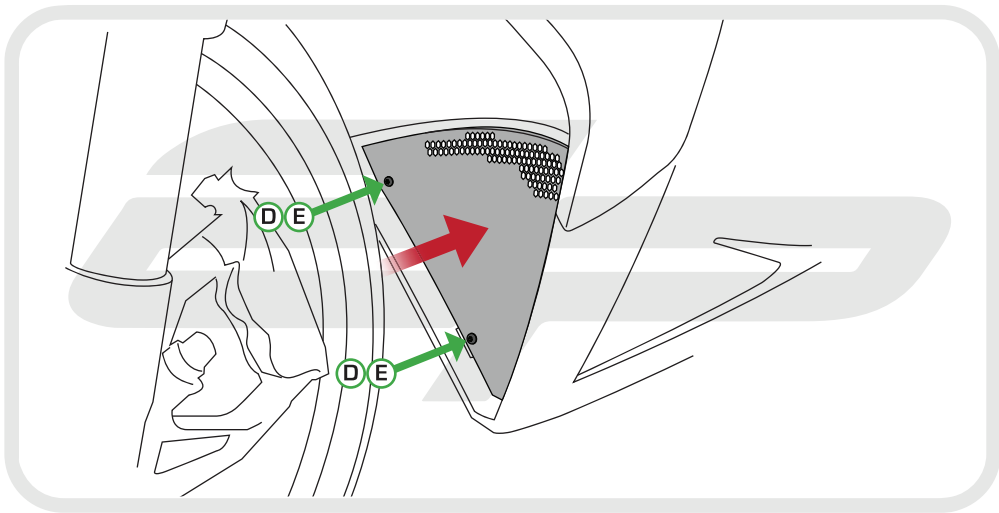

EVOTECH®
P E R F O R M A N C E

Installation Instructions

TRIUMPH DAYTONA 675 2013 EXHAUST HEADER PROTECTOR

Product Reference - 11138

Kit Contents

- A** 1 x Exhaust Header Protector
- B** 2 x R/H Mounting Bracket
- C** 2 x L/H Mounting Bracket
- D** 4 x M4 x 8 Skt Buttons
- E** 4 x M4 Washers