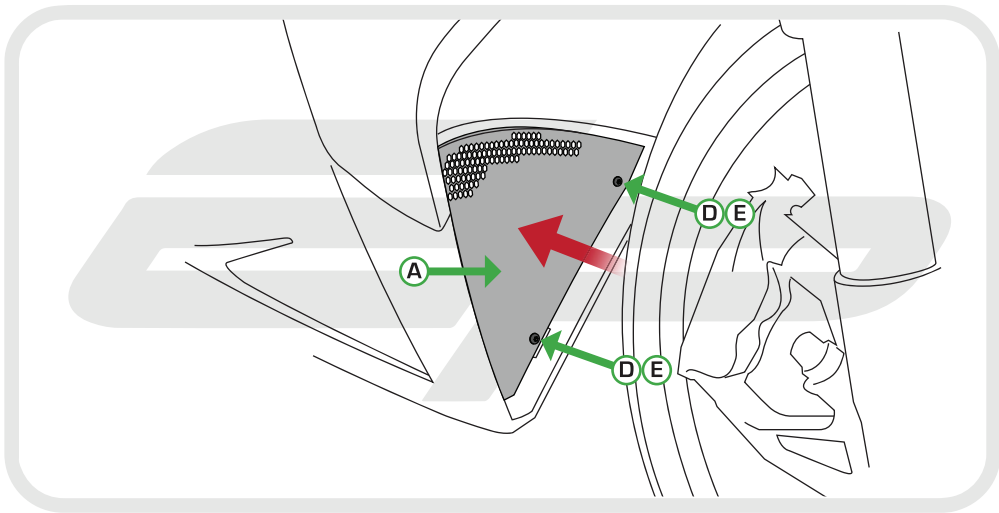

EVOTECH®
P E R F O R M A N C E

Installation Instructions

TRIUMPH DAYTONA 675 2013 EXHAUST HEADER PROTECTOR

Product Reference - 11138

Kit Contents

- A** 1 x Exhaust Header Protector
- B** 2 x R/H Mounting Bracket
- C** 2 x L/H Mounting Bracket
- D** 4 x M4 x 8 Skt Buttons
- E** 4 x M4 Washers