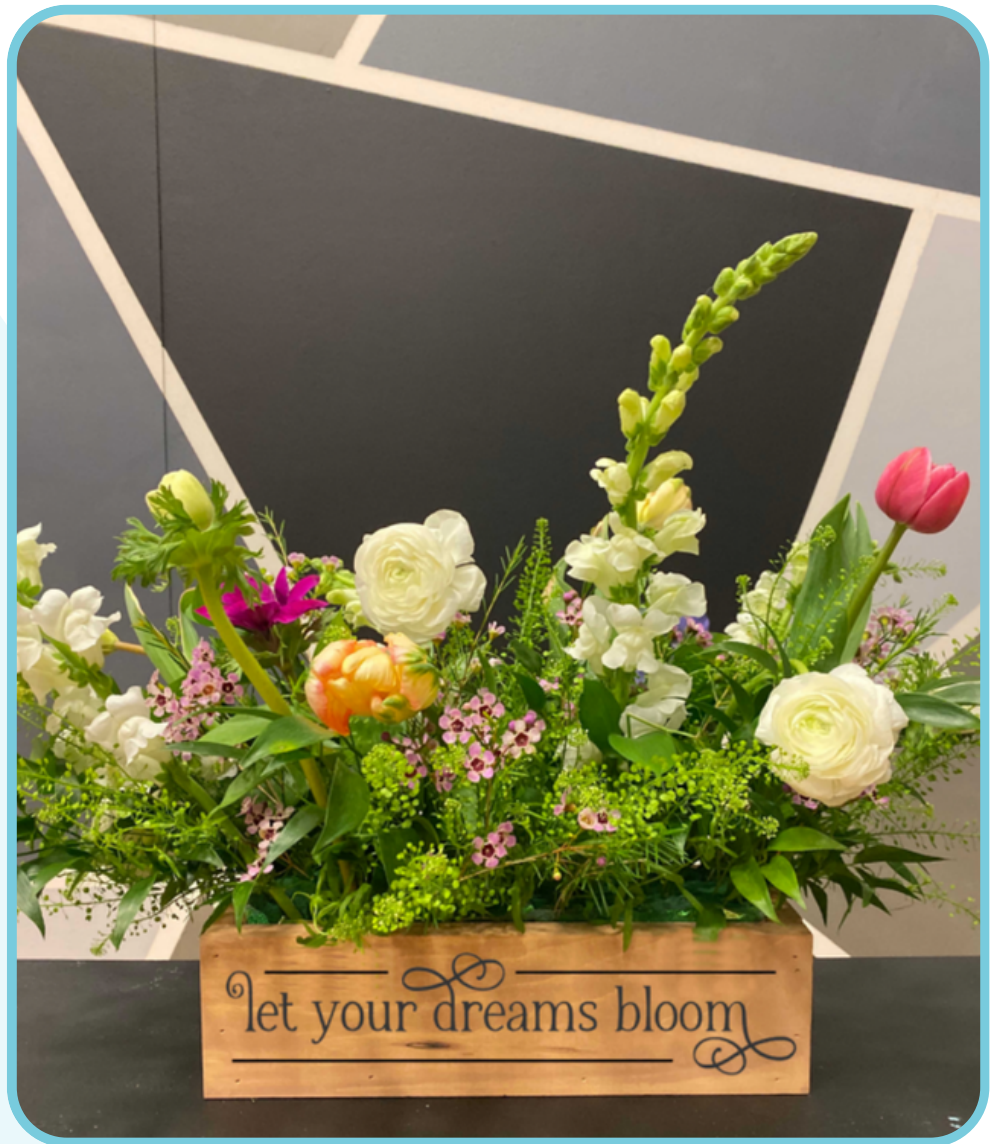

**PLANTER
BOX**
6 X 10" $50

**CENTERPIECE
BOX**
6" X 32" $90