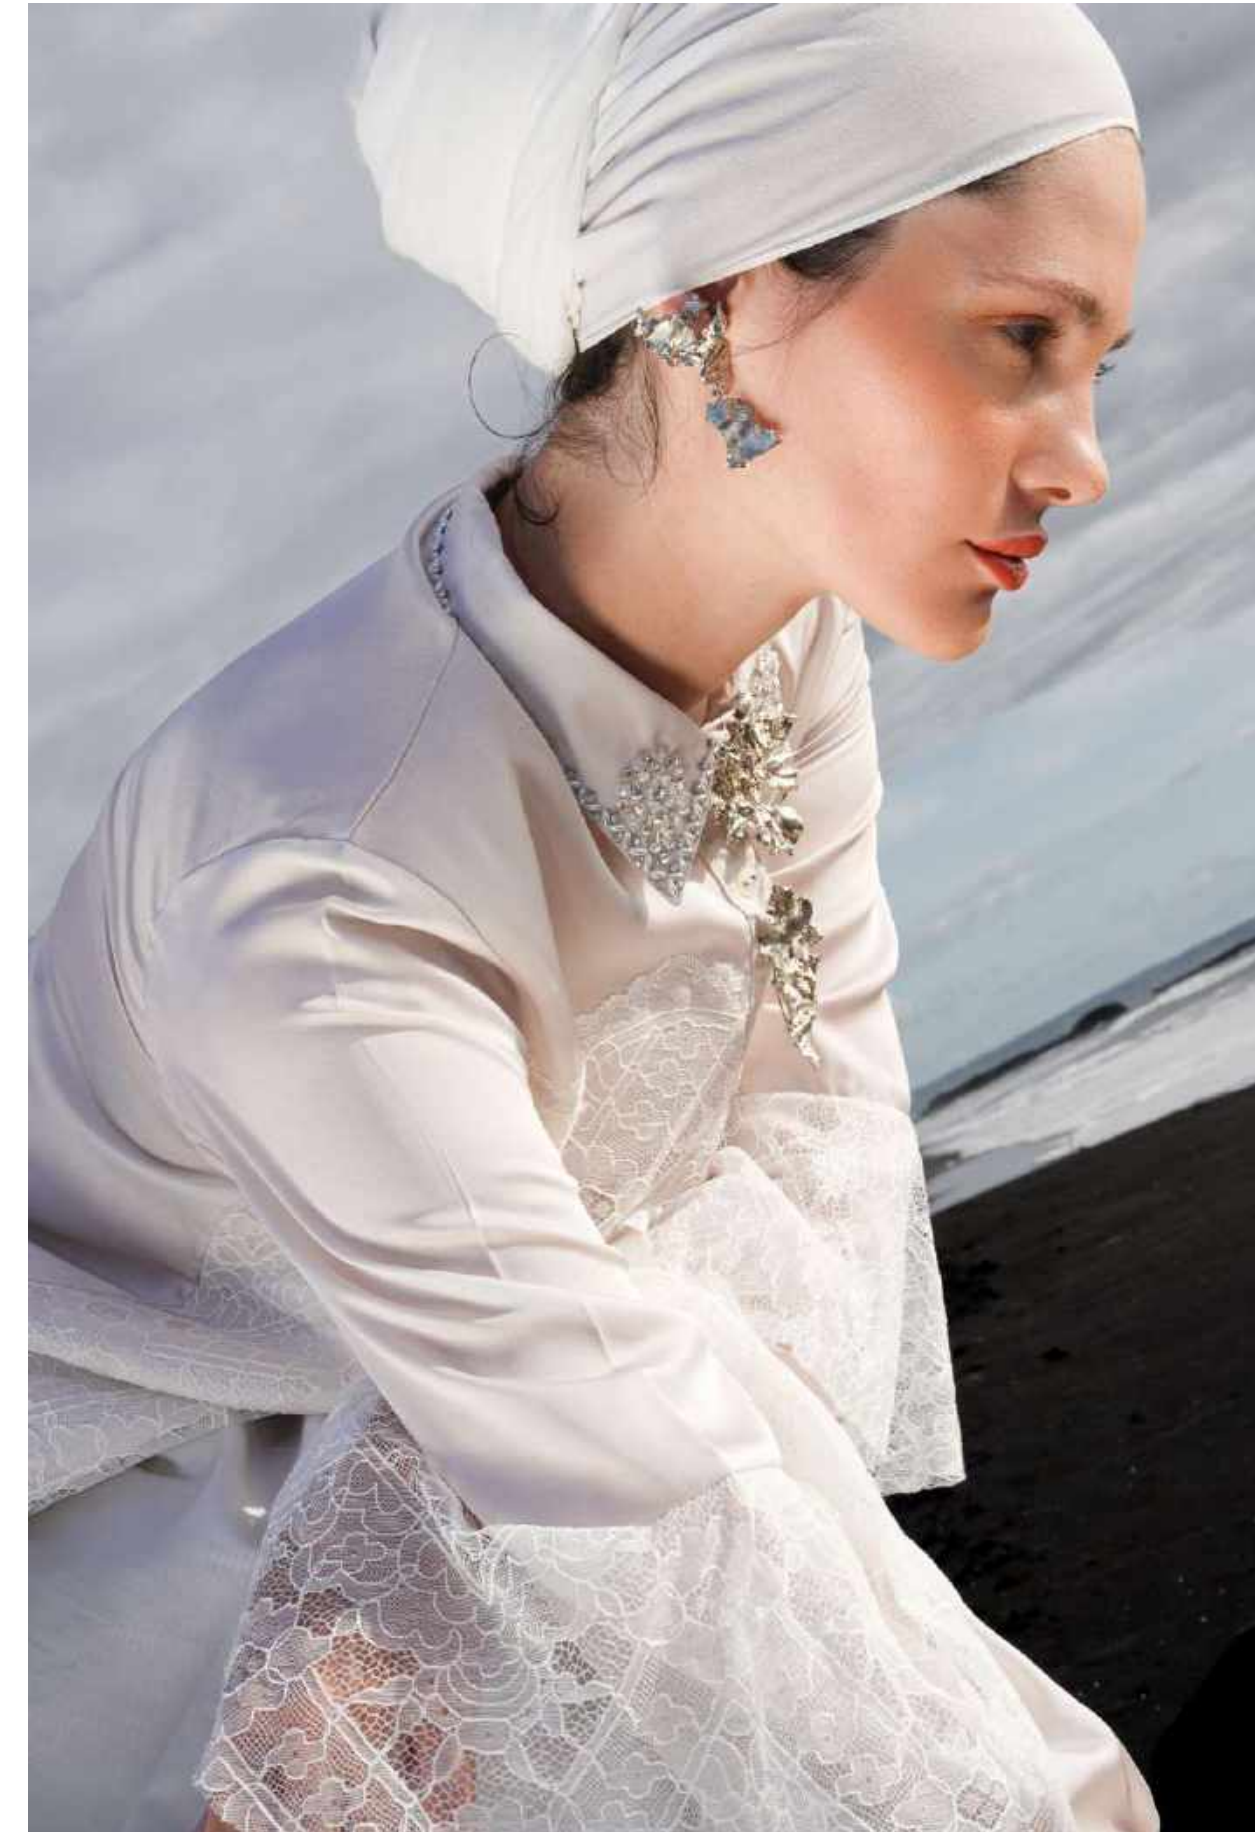

Spring / Summer