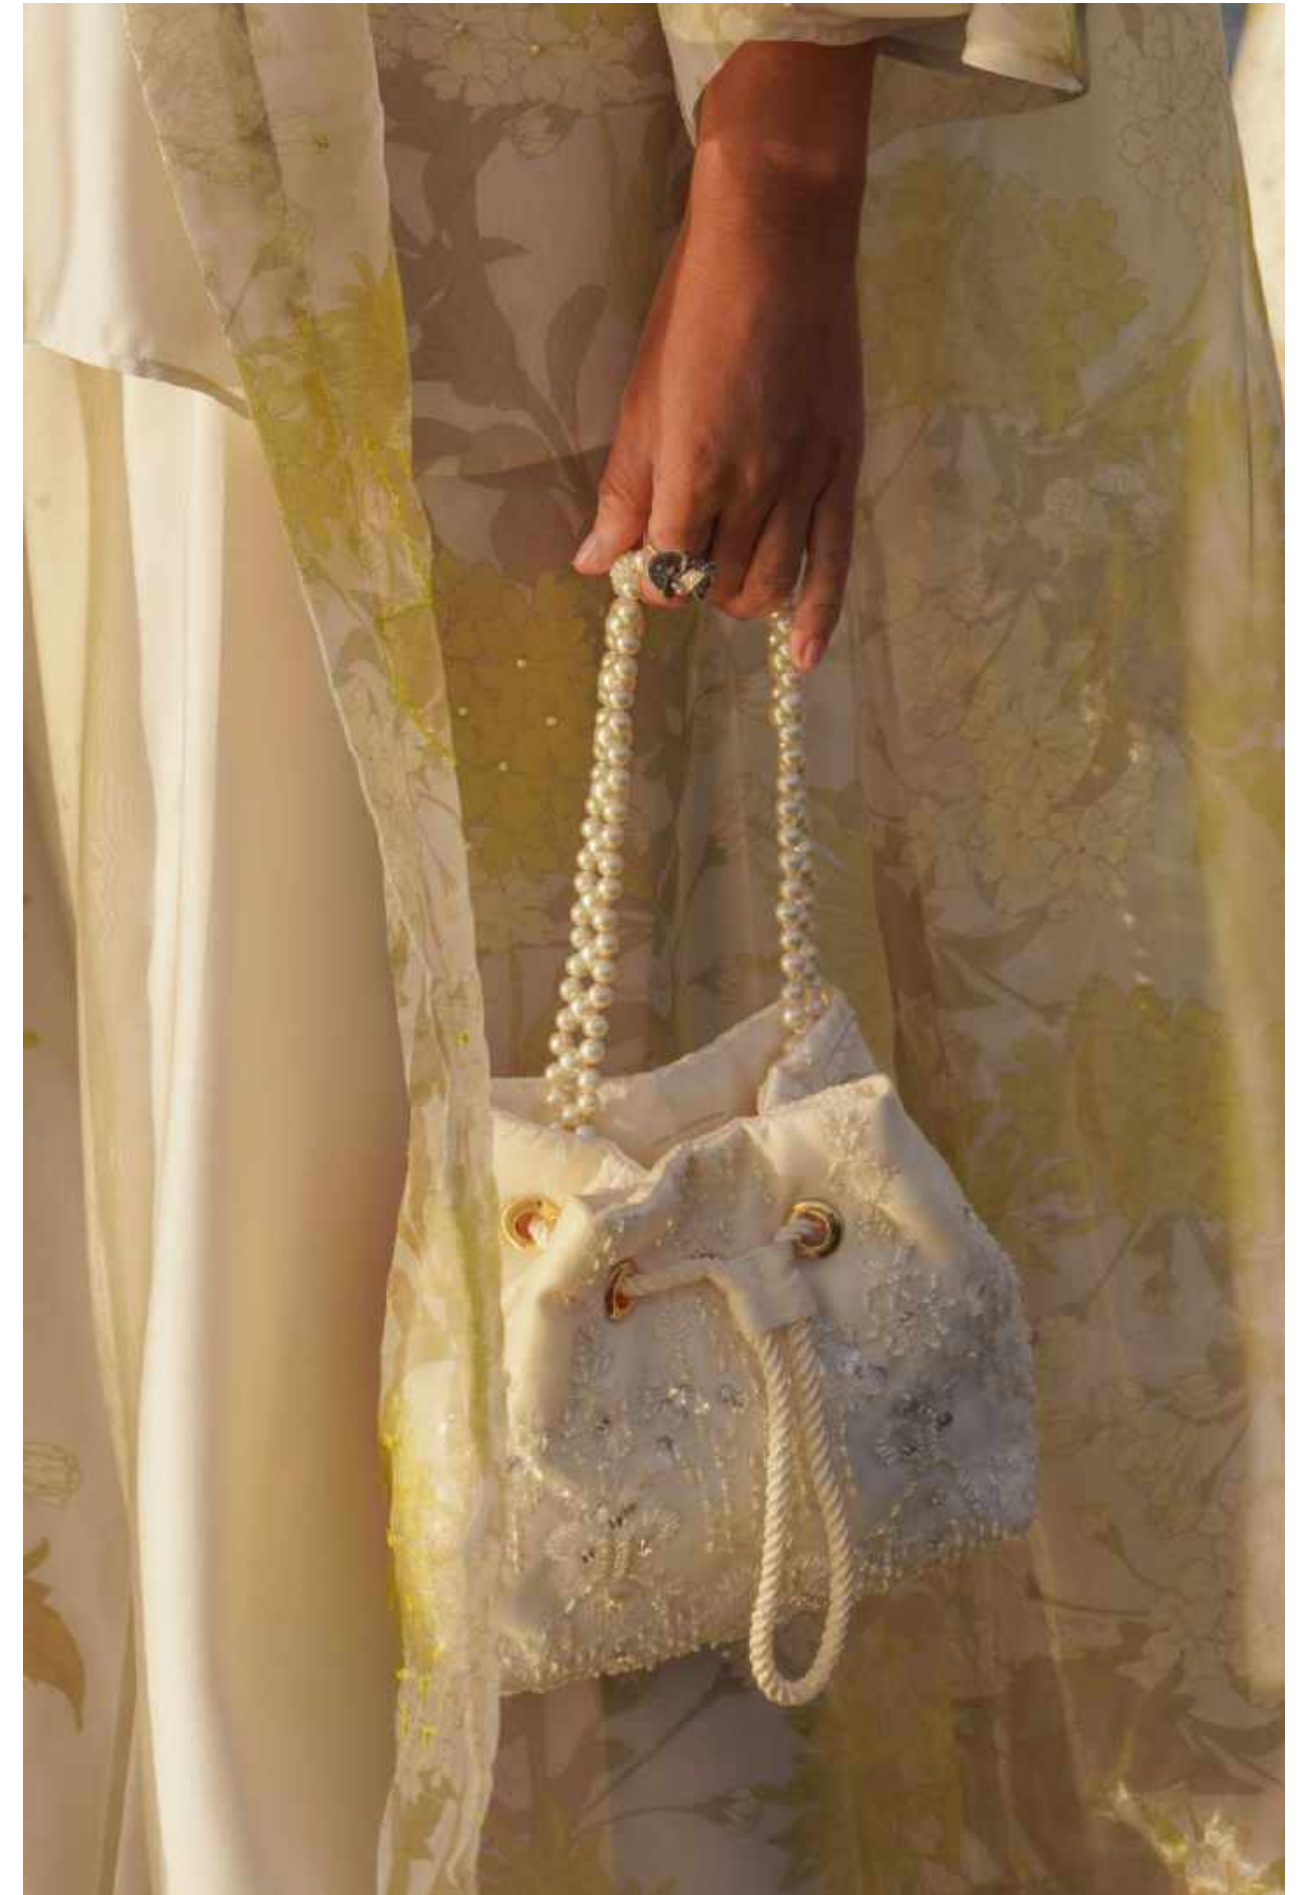

Chunni Bag Broken White