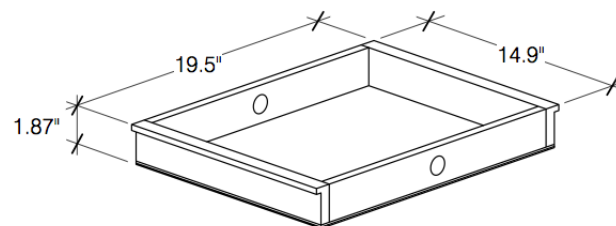

**Spices Secrets 2
7 Drawer Dresser**

****Note: Secrets Tray is included**

Spices Secrets 2: 7 Drawer Dresser

CD-SEC2-7B-	Box H	Box W	Box L	Cubes	Net Wt.	Gr. Wt.
	955mm	530mm	1525mm	0.772m3	78.0Kg	82.0Kg
	37.6"	20.9"	60.0"	27.26cuft	172.0lb	180.8lb

Secrets Tray- Small

Secrets Tray- Big

Assembled Product and Carton Dimensions*

**Please Note The Above Weights and Measures may be subject to change without notice.*

Night & Day Furniture
www.nightanddayfurniture.com