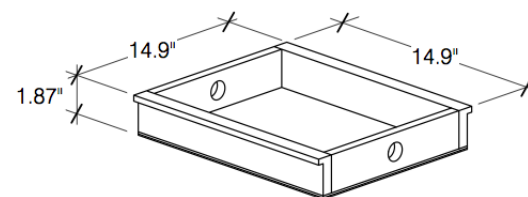

**Spices Secrets 2
7 Drawer Dresser**

****Note: Secrets Tray is included**

Spices Secrets 2: 7 Drawer Dresser

CD-SEC2-7B-	Box H	Box W	Box L	Cubes	Net Wt.	Gr. Wt.
	955mm	530mm	1525mm	0.772m3	78.0Kg	82.0Kg
	37.6"	20.9"	60.0"	27.26cuft	172.0lb	180.8lb

Secrets Tray- Small

Secrets Tray- Big

Assembled Product and Carton Dimensions*

**Please Note The Above Weights and Measures may be subject to change without notice.*

Night & Day Furniture
www.nightanddayfurniture.com