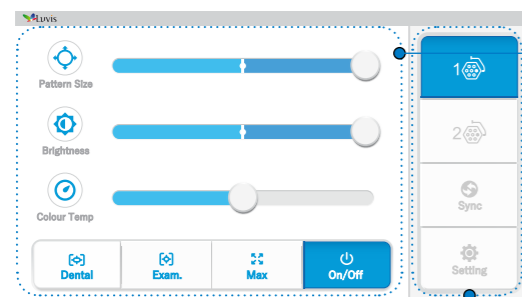

innovoTM Technical Specification

Class	INNOVO LIT	Remark
Design (Light Head)		
Installation	Single Ceiling Dual Ceiling Mobile	
Head Size (cm)	43.5	
No. of LED (ea)	42	
Intensity (lx)	130,000	Dental : 30,000 Exam : 60,000
Intensity Control	3 Steps (40,000~130,000)	
C.R.I (Ra/R9)	96 / 95	
Color Temp. (K)	3,800 / 4,300 / 4,800	
Light Field Size (cm)	3 Steps (15~25, Circle)	
Detachable Centre Grip	Yes (2X)	
Input Power	100~240Vac, 50/60Hz	
LED Life(Hrs)	60,000	
Option	Wall Controller (Tablet PC) Backup Battery	

Light Field Increase

Intensity Control (1 → 2 → 3 → 1,

Rotate)

Light Field Decrease

Handle Touch Control
(Quick & Easy)

ARM Touch Control (4.3" LCD)

OT Light (1 or 2) Control

- Light 1 / Light 2 Select
- Light ON/OFF
- Light Field Size, Intensity, Color Temp

Sync Mode

- OT Light (1 and 2) Sync

Dental Mode

- Dental Light ON/OFF

- Intensity Control

Examination Mode

- Examin. Light ON/OFF
- Intensity, Color Temp. Control

Max. Mode_OT Light

- Light Field Size 3 Level and Intensity 3 Level Setting

Light On/Off

OT Light 1
(INNOVO LIT) ▼

OT Light 2
(INNOVO LIT) ▼

8" Tablet PC
(Android APP)

- ✓ OT Light Control
- ✓ Sync Control

Back-up Battery

- Over Voltage Detection
- Under Voltage Detection
- Discharging Over Current Detection
- Short Circuit Detection
- Cell Balancing, PTC
- Life cycle : 300 cycle (charge/discharge)
- Duration : 3 Hours