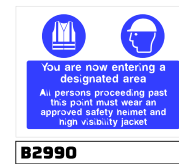

ORDER ONLINE AT www.thesignshed.co.uk

BULK SAVE

5+	5%
10+	10%
25+	15%
50+	20%
100+	35%

FREE DELIVERY
ON UK ORDERS OVER £10

FAST SHIPPING
NEXT DAY DELIVERY AVAILABLE

TRADE ACCOUNTS
OPEN A TRADE ACCOUNT TODAY