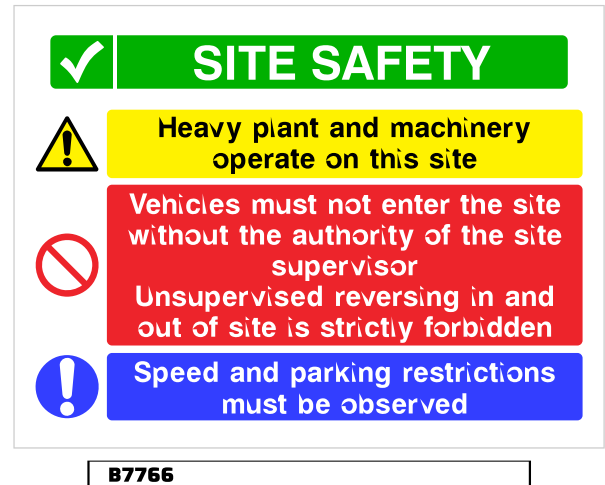

ORDER ONLINE AT www.thesignshed.co.uk

BULK SAVE

5+	5%
10+	10%
25+	15%
50+	20%
100+	35%

FREE DELIVERY
ON UK ORDERS OVER £10

FAST SHIPPING
NEXT DAY DELIVERY AVAILABLE

TRADE ACCOUNTS
OPEN A TRADE ACCOUNT TODAY