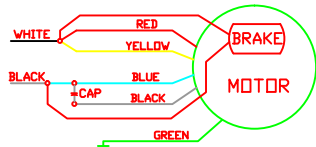

FEC-300 IQ-5 120 VOLT WIRING DIAGRAM

09/18/17

NOTE A:

ROTISSERIE MOTOR  
CONNECTION DIAGRAM  
4 WIRE REVERSIBLE  
P.S.C. MOTOR

SCHEMATIC SHOWS CW  
ROTATION FACING DRIVE  
END. FOR CCW ROTATION,  
TRANSPOSE BLUE & YELLOW