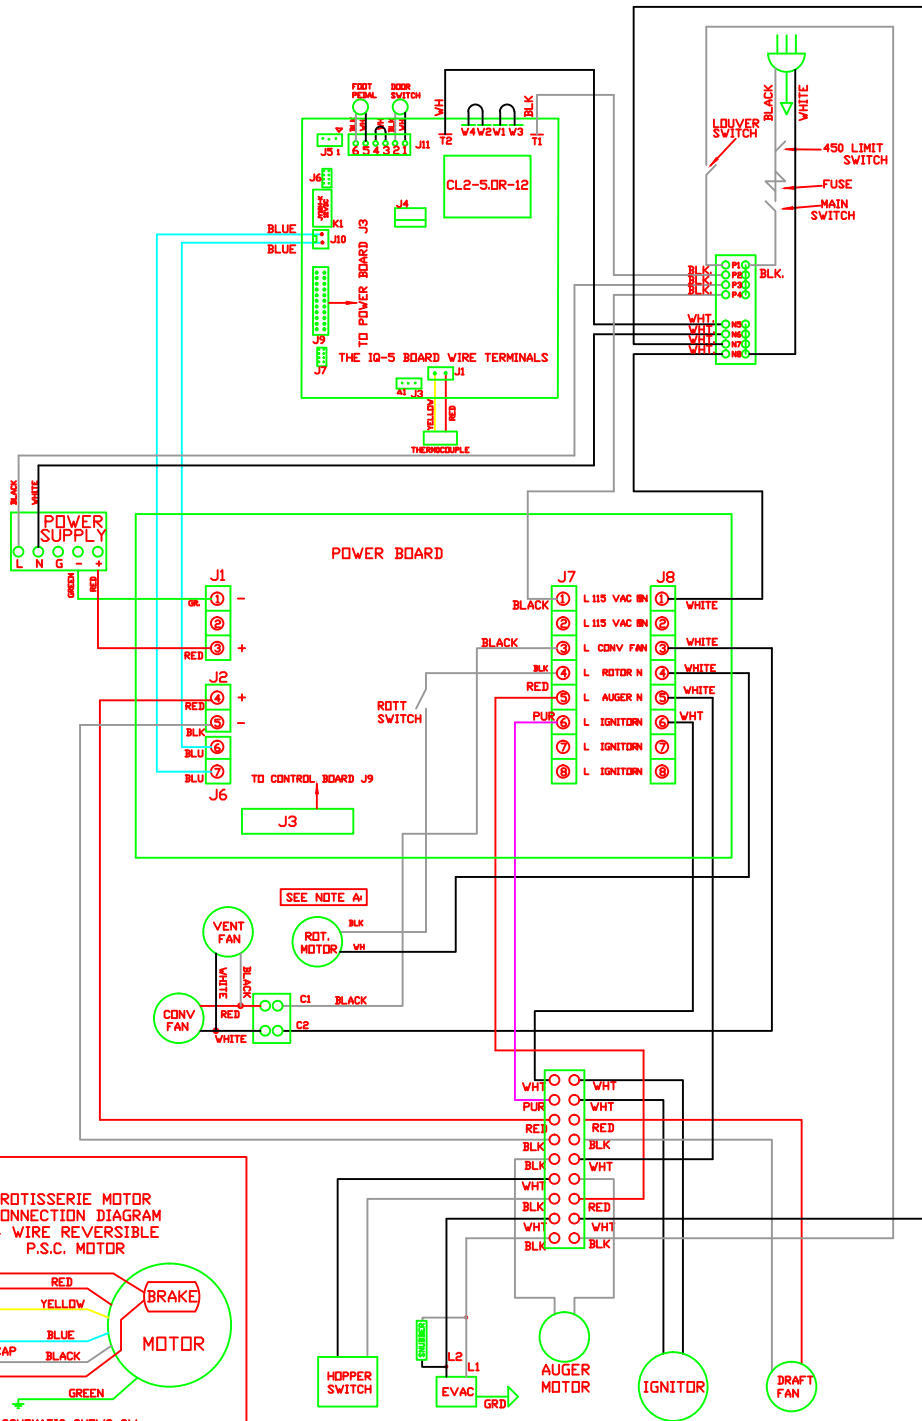

FEC-300 IQ-5 120 VOLT WIRING DIAGRAM

09/18/17

NOTE A:

ROTISSERIE MOTOR  
CONNECTION DIAGRAM  
4 WIRE REVERSIBLE  
P.S.C. MOTOR

SCHEMATIC SHOWS CW  
ROTATION FACING DRIVE  
END. FOR CCW ROTATION,  
TRANSPOSE BLUE & YELLOW