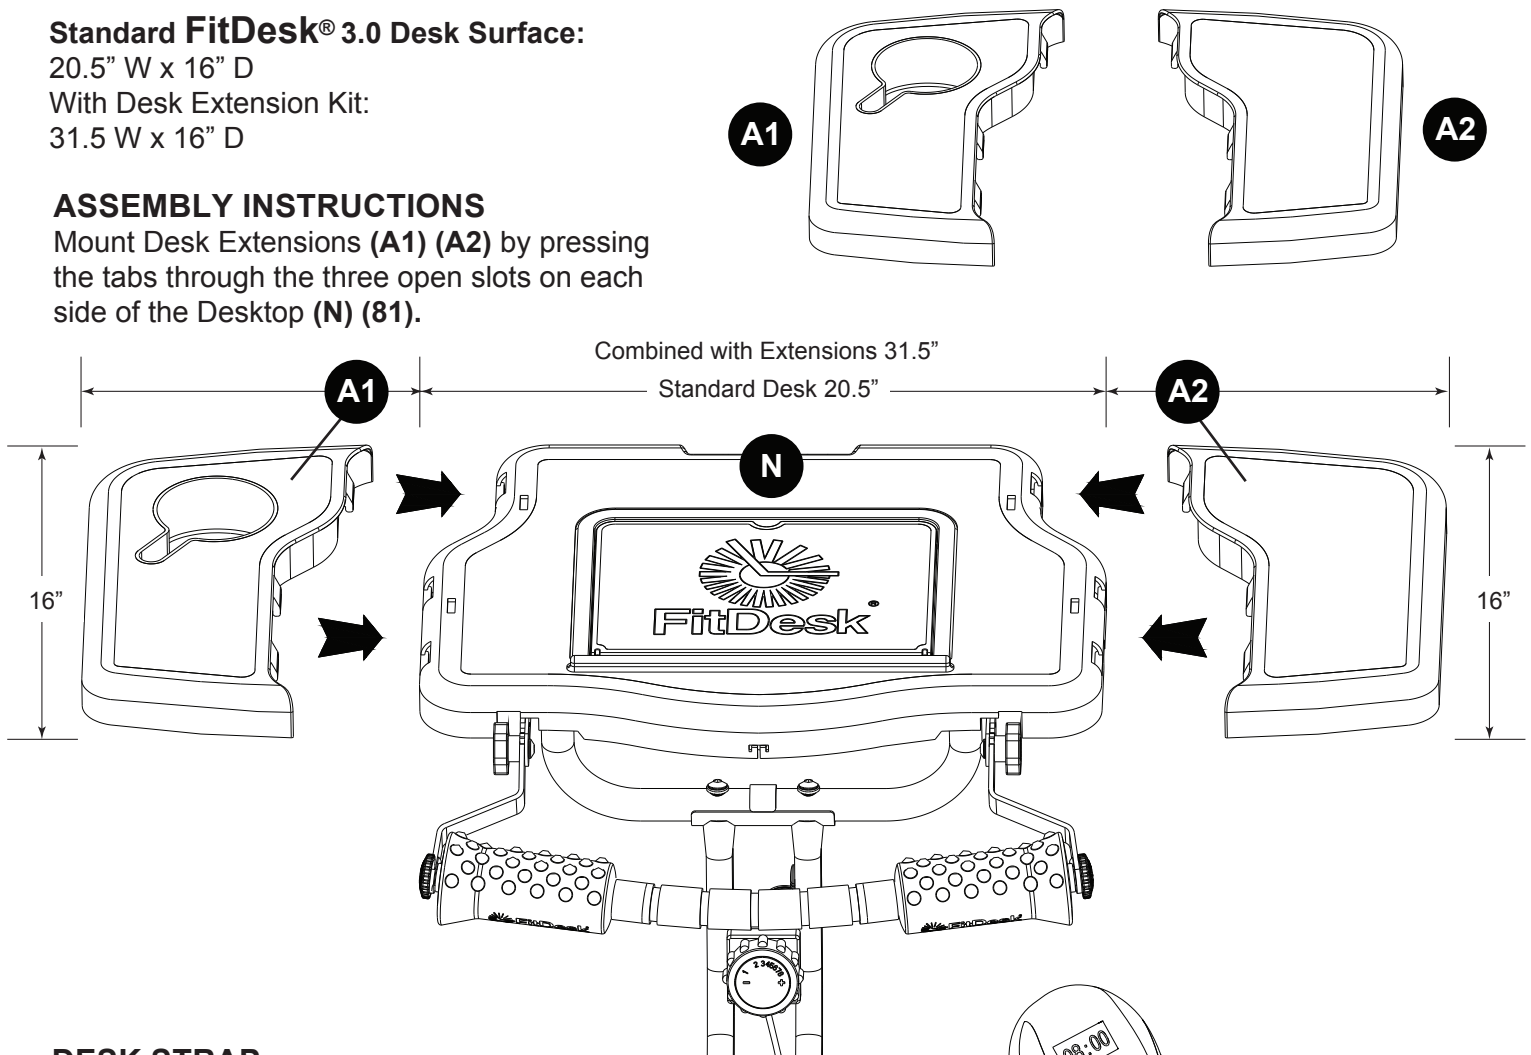

## Desk Extension Kit

Thank you for trying the **FitDesk®** Desk Extension Kit. This accessory will quickly and securely clip on to your existing **FitDesk®** desktop and add eleven inches in overall width. Along with the extra space to use a mouse or a writing tablet, you will also have a convenient drink holder. The Desk Extension Kit's rubberized surface will also help keep items in place while in use.

### Standard **FitDesk®** 3.0 Desk Surface:

20.5" W x 16" D

With Desk Extension Kit:

31.5 W x 16" D

### ASSEMBLY INSTRUCTIONS

Mount Desk Extensions (A1) (A2) by pressing the tabs through the three open slots on each side of the Desktop (N) (81).