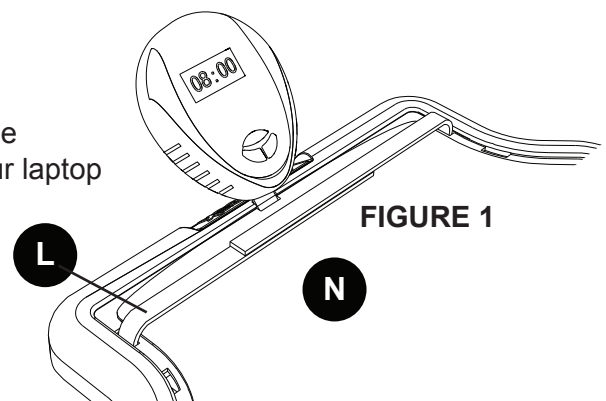

Note: Always secure laptop or devices when using the bike. Always remove cup from drink holder before transporting your **FitDesk®**.