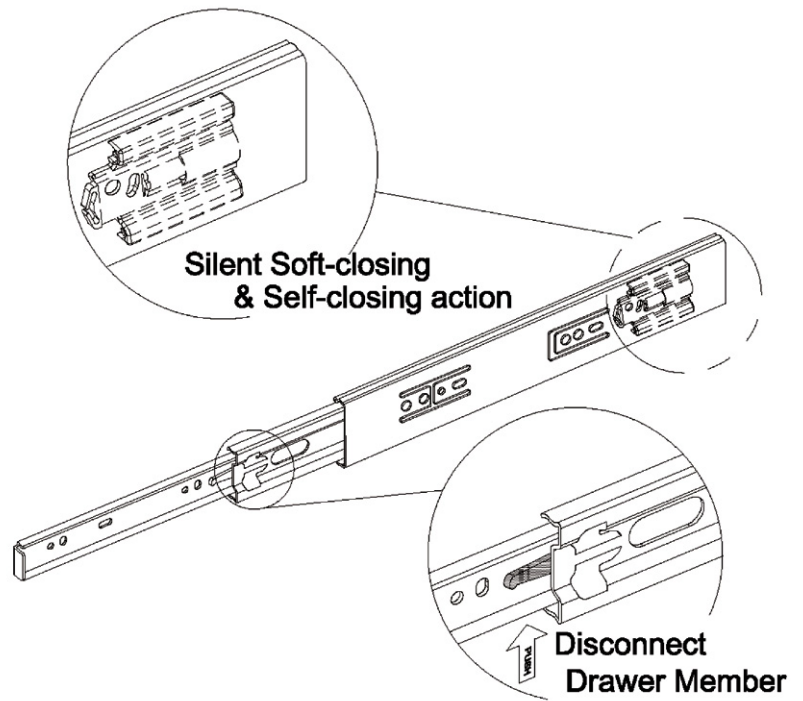

LENGTH (mm)	TRAVEL (mm)	HEIGHT (mm)	WIDTH (mm)	PART NUMBER
300	304.8	45	12.7	3M52-300
350	351	45	12.7	3M52-350
400	403	45	12.7	3M52-400
450	452	45	12.7	3M52-450
500	509	45	12.7	3M52-500
550	563	45	12.7	3M52-550
600	605	45	12.7	3M52-600