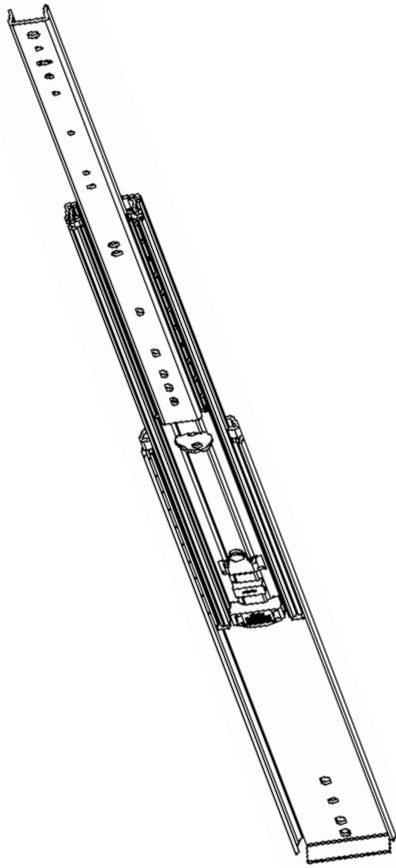

HEAVY DUTY SLIDE 125 KG