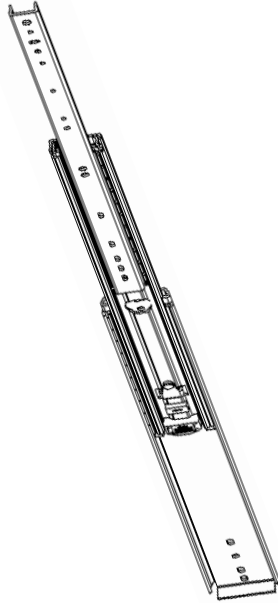

HEAVY DUTY SLIDE 227 KG

PRODUCT DESCRIPTION:

- Heavy duty slide

PRODUCT FEATURES:

- Ultra smooth gliding motion with high rigidity and stability design
- Durable damping system with fast response capability

PRODUCT SPECIFICATION/ MODELS:

- Travel: Full extension
- Mount: Side mount
- Disconnect: Lever disconnect
- Material: Cold rolled steel
- Load capacity: 227 kg
  Height: 76.2 mm (3076-##)
- Width: 19.5mm

* More size ranges available on request

MAX LENGTH (mm)	LOCKING	PART NUMBER (227 kg)
400	NO	3076- 400
400	YES	3076-400-L
450	NO	3076-450
450	YES	3076-450-L
500	NO	3076-500
500	YES	3076-500-L
550	NO	3076-550
550	YES	3076-550-L
600	NO	3076-600
600	YES	3076-600-L
700	NO	3076-700
700	YES	3076-700-L
750	NO	3076-750
750	YES	3076-750-L
800	YES	3076-800-L
900	NO	3076-900
900	YES	3076-900-L
1000	NO	3076-1000
1000	YES	3076-1000-L
1200	NO	3076-1200
1200	YES	3076-1200-L
1500	NO	3076-1500
1500	YES	3076-1500-L
1800	YES	3076-1800-L