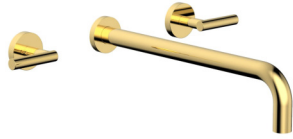

TRANSITION - Wall Lavatory Set 7 1/2" Spout -  
Cross Handles 120-11  
GRP.1 \$384.00 - GRP.2 \$707.00

TRANSITION - Wall Lavatory Set 10" Spout -  
Cross Handles 120-11-10  
GRP.1 \$412.00 - GRP.2 \$766.00

TRANSITION - Wall Lavatory Set 12" Spout - Cross  
Handles 120-11-12  
GRP.1 \$442.00 - GRP.2 \$824.00

TRANSITION - Wall Lavatory Set 14" Spout -  
Cross Handles 120-11-14  
GRP.1 \$471.00 - GRP.2 \$942.00

TRANSITION - Wall Lavatory Set 7 1/2" Spout -  
Lever Handles 120-12  
GRP.1 \$384.00 - GRP.2 \$707.00

TRANSITION - Wall Lavatory Set 10" Spout - Lever  
Handles 120-12-10  
GRP.1 \$412.00 - GRP.2 \$766.00

TRANSITION - Wall Lavatory Set 12" Spout - Lever  
Handles 120-12-12  
GRP.1 \$442.00 - GRP.2 \$824.00

TRANSITION - Wall Lavatory Set 14" Spout - Lever  
Handles 120-12-14  
GRP.1 \$471.00 - GRP.2 \$942.00