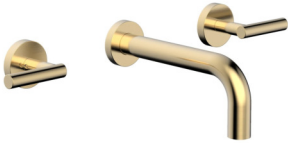

TRANSITION - Deck Tub Set - Cross Handles 120-40  
GRP.1 \$589.00 - GRP.2 \$1,177.00

TRANSITION - Deck Tub Set - Lever Handles 120-41  
GRP.1 \$589.00 - GRP.2 \$1,177.00

TRANSITION - Wall Tub Set 7 1/2" Spout - Cross Handles 120-56  
GRP.1 \$384.00 - GRP.2 \$707.00

TRANSITION - Wall Tub Set 10" Spout - Cross Handles 120-56-10  
GRP.1 \$412.00 - GRP.2 \$766.00

TRANSITION - Wall Tub Set 12" Spout - Cross Handles 120-56-12  
GRP.1 \$442.00 - GRP.2 \$824.00

TRANSITION - Wall Tub Set 14" Spout - Cross Handles 120-56-14  
GRP.1 \$471.00 - GRP.2 \$942.00

TRANSITION - Wall Tub Set 7 1/2" Spout - Lever  
Handles 120-57  
GRP.1 \$384.00 - GRP.2 \$707.00

TRANSITION - Wall Tub Set 10" Spout - Lever  
Handles 120-57-10  
GRP.1 \$412.00 - GRP.2 \$766.00

TRANSITION - Wall Tub Set 12" Spout - Lever  
Handles 120-57-12  
GRP.1 \$442.00 - GRP.2 \$824.00

TRANSITION - Wall Tub Set 14" Spout - Lever  
Handles 120-57-14  
GRP.1 \$471.00 - GRP.2 \$942.00

TRANSITION - Four Hole Bidet Set 120-60  
GRP.1 \$1,236.00 - GRP.2 \$2,354.00

TRANSITION - Four Hole Bidet Set 120-61  
GRP.1 \$1,236.00 - GRP.2 \$2,354.00