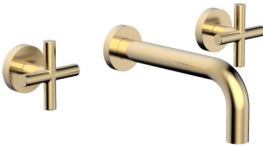

## Group 2 Finishes

TRANSITION - Widespread Faucet - High Spout,  
Cross Handles 120-01  
GRP.1 \$560.00 - GRP.2 \$1,001.00

TRANSITION - Widespread Faucet - High Spout,  
Lever Handles 120-02  
GRP.1 \$560.00 - GRP.2 \$1,001.00

TRANSITION - Widespread Faucet - Low Spout,  
Cross Handles 120-03  
GRP.1 \$560.00 - GRP.2 \$1,001.00

TRANSITION - Widespread Faucet - Low Spout,  
Lever Handles 120-04  
GRP.1 \$560.00 - GRP.2 \$1,001.00

TRANSITION - Wall Lavatory Set 7 1/2" Spout -  
Cross Handles 120-11  
GRP.1 \$384.00 - GRP.2 \$707.00

TRANSITION - Wall Lavatory Set 10" Spout -  
Cross Handles 120-11-10  
GRP.1 \$412.00 - GRP.2 \$766.00