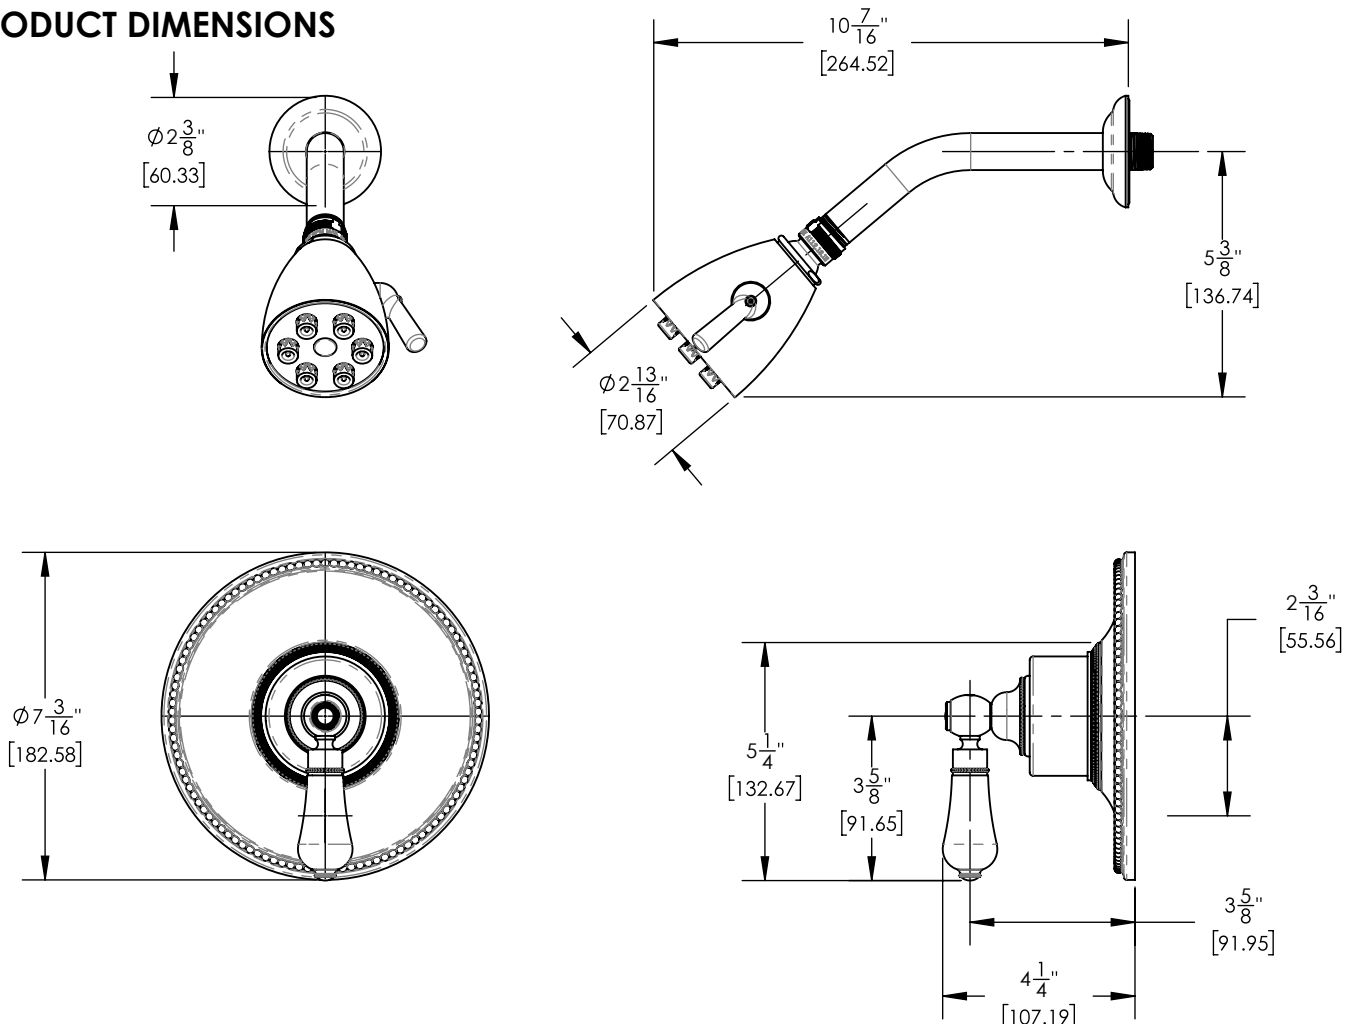

PRODUCT DIMENSIONS

www.phylrich.com

1261 Logan Avenue, Costa Mesa, California 92626.
Phone: 714.361.4800 Fax: 714.617.3120

CODES & STANDARDS

ASME A112.181/ CSA B1251, ASME 112.18.2/ CSA B125.2, ANSI NSF, CEC

WARRANTY

Mechanical Warranty: 10 Years from date of purchase.
Finish Warranty: See catalog for further information.

Rev-