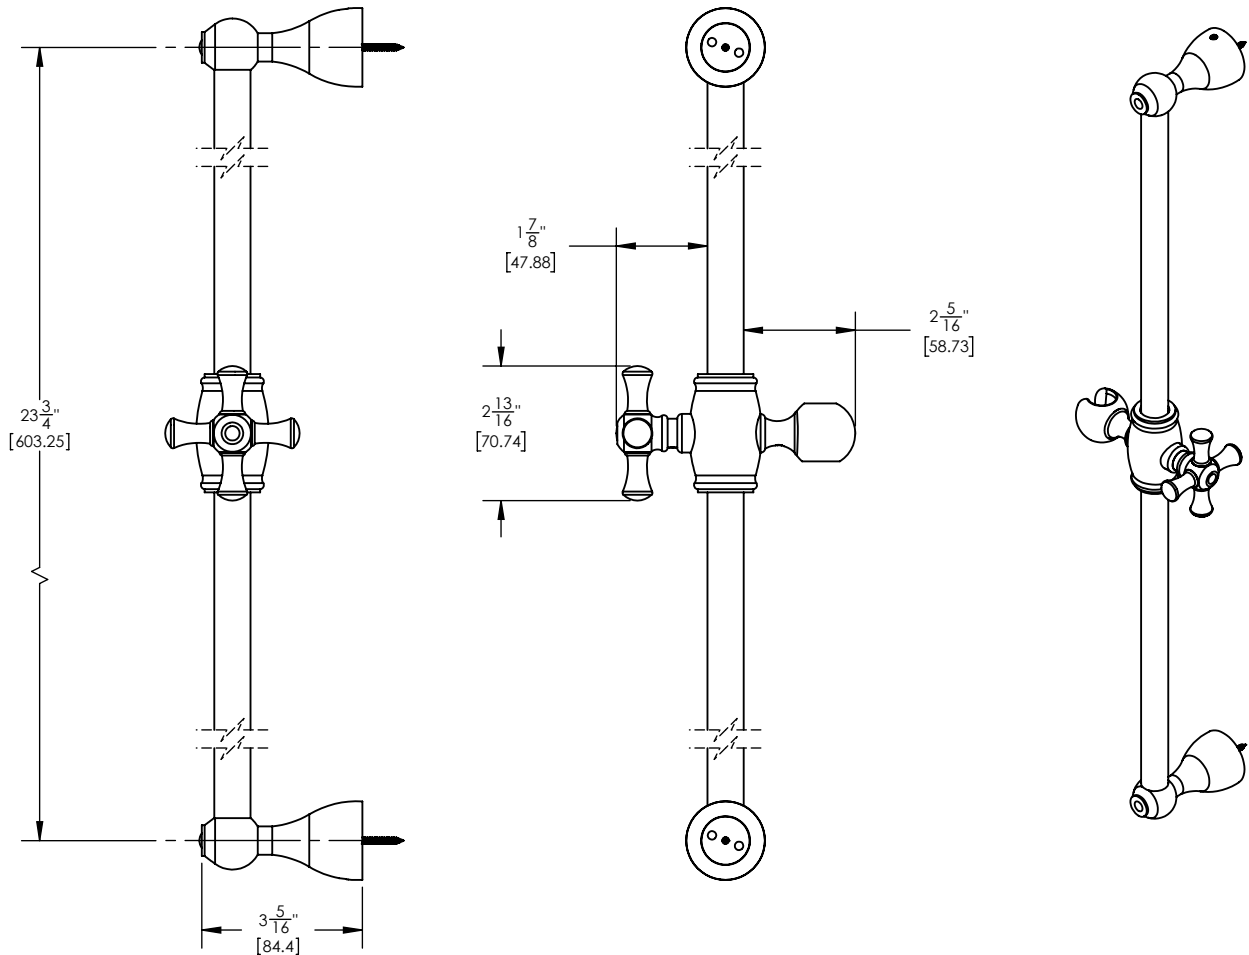

K6024

■ **PRODUCT FEATURES**

■ **TECHNICAL DETAILS**

Primary Material: Brass

■ **PRODUCT DIMENSIONS**

www.phylrich.com

1261 Logan Avenue, Costa Mesa, California 92626.
Phone: 714.361.4800 Fax: 714.617.3120

CODES & STANDARDS