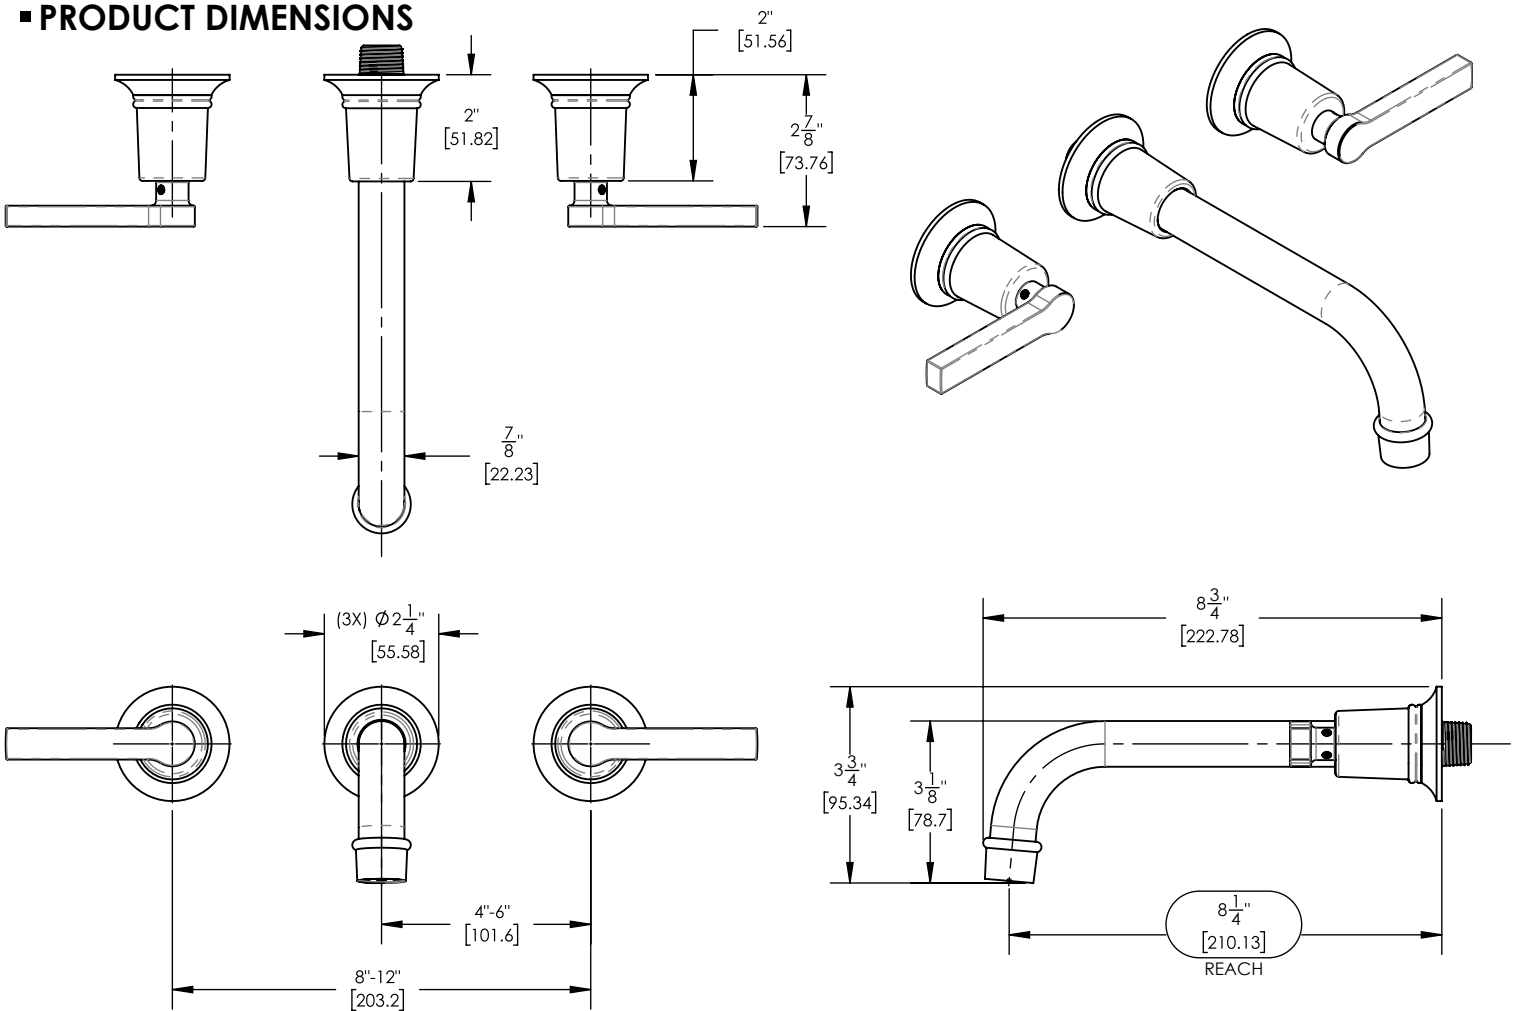

Wall Lavatory Set w/ Lever Handles

501-14

PRODUCT FEATURES

- Style: Traditional
- Collection: Hex Modern
- Temperature Controlled By Handles
- Lever Handles
-
-

TECHNICAL DETAILS

ADA Compliance: Yes
 Drain Assembly Material: Brass
 Fitting Hole Diameter: 1 1/8"
 Number of Holes: Three Hole
 Number of Handles: Two
 Handle Turn Angle: Quarter Turn
 Spout Reach: 8 1/4"
 Installation Type: Wall Mounted
 Primary Material: Brass
 Valve Material: Ceramic
 Flow Restriction: 1.2 gpm
 Water Pressure Maximum: 85 PSI
 Water Pressure Minimum: 20 PSI
 Water Pressure Recommended: 60 PSI

PRODUCT DIMENSIONS

www.phylrich.com

1261 Logan Avenue, Costa Mesa, California 92626.
 Phone: 714.361.4800 Fax: 714.617.3120

ASME A11.181/ CSA B1251, ASME 112.18.2/ CSA B125.2, ANSI NSF, CEC

CODES & STANDARDS