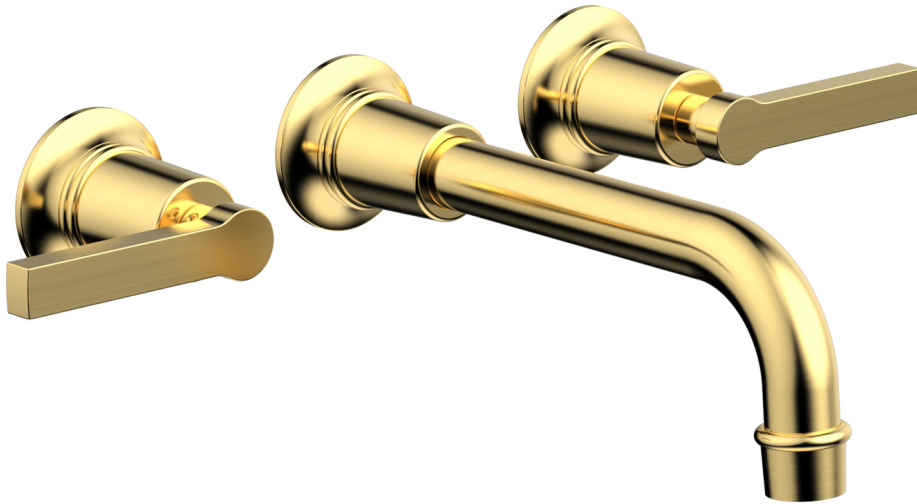

Wall Lavatory Set w/ Lever Handles

501-14

PRODUCT FEATURES

- Style: Traditional
- Collection: Hex Modern
- Temperature Controlled By Handles
- Lever Handles
-
-

TECHNICAL DETAILS

ADA Compliance: Yes
 Drain Assembly Material: Brass
 Fitting Hole Diameter: 1 1/8"
 Number of Holes: Three Hole
 Number of Handles: Two
 Handle Turn Angle: Quarter Turn
 Spout Reach: 8 1/4"
 Installation Type: Wall Mounted
 Primary Material: Brass
 Valve Material: Ceramic
 Flow Restriction: 1.2 gpm
 Water Pressure Maximum: 85 PSI
 Water Pressure Minimum: 20 PSI
 Water Pressure Recommended: 60 PSI