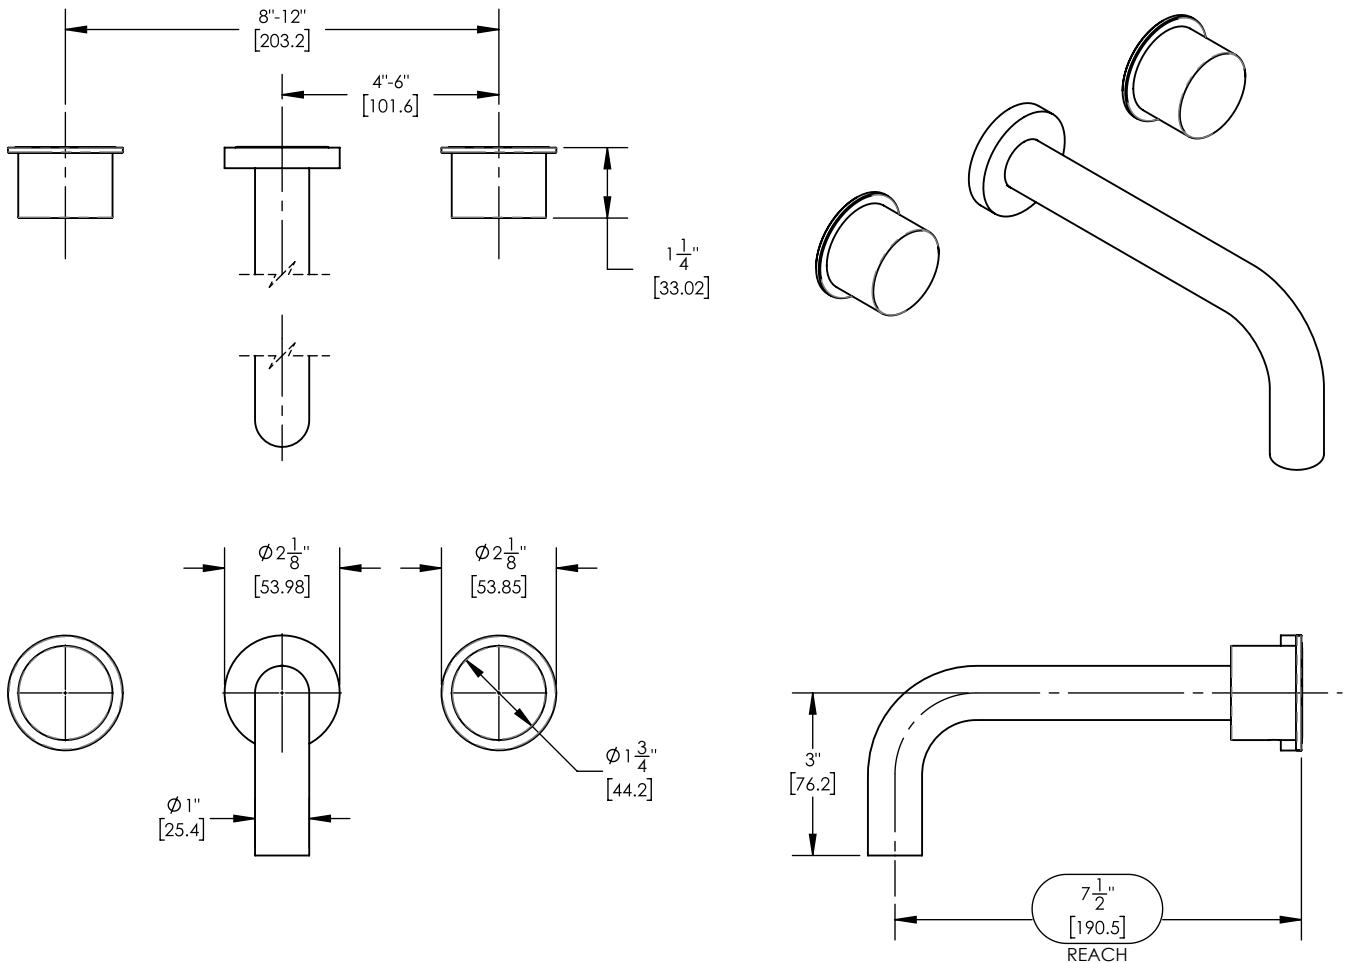

Single Handle Wall Lavatory Set w/ Marble Handle

230-13

PRODUCT FEATURES

- Style: Contemporary
- Collection: Basic II
- Temperature Controlled By Handles
- Marble Handle
-
-

TECHNICAL DETAILS

ADA Compliance: No
 Drain Assembly Material: Brass
 Fitting Hole Diameter: 1 1/8"
 Number of Holes: Three Hole
 Number of Handles: Two
 Handle Turn Angle: Quarter Turn
 Spout Reach: 7 1/2"
 Installation Type: Wall Mounted
 Primary Material: Brass
 Valve Material: Ceramic
 Flow Restriction: 1.2 gpm
 Water Pressure Maximum: 85 PSI
 Water Pressure Minimum: 20 PSI
 Water Pressure Recommended: 60 PSI

PRODUCT DIMENSIONS

www.phylrich.com

1261 Logan Avenue, Costa Mesa, California 92626.
 Phone: 714.361.4800 Fax: 714.617.3120

 **CODES & STANDARDS**

ASME A112.181/ CSA B1251, ASME 112.18.2/ CSA B125.2, ANSI NSF, CEC