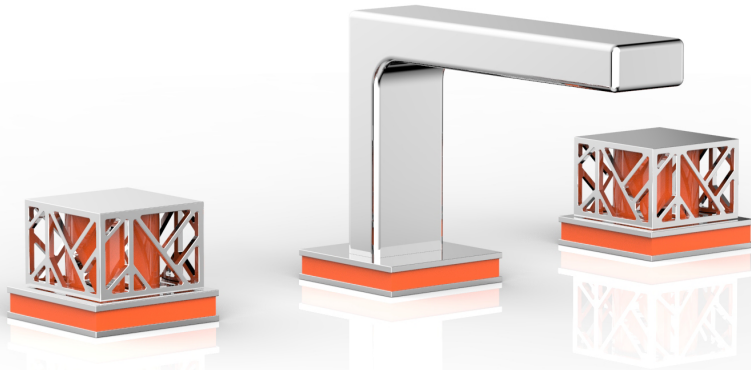

## Lavatory Faucet with Square Handles

222-02

### TECHNICAL DETAILS

ADA Compliance: No	Water Pressure Recommended: 60 PSI
Deck Thickness Maximum: 2"	
Deck Thickness Minimum: 1/8"	
Drain Assembly Material: Brass	
Drain Style: Push-to-Close	
Fitting Hole Diameter: 1 1/8"	
Number of Holes: Three Hole	
Number of Handles: Two	
Handle Spread Maximum: 12"	
Handle Spread Minimum: 8"	
Handle Turn Angle: Quarter Turn	
Spout Reach: 5 1/2"	
Spout Height: 4 9/16"	
Inlet Connection Type: Male 1/2" NPSM	
Installation Type: Deck Mounted	
Primary Material: Brass	
Valve Material: Ceramic	
Flow Restriction: 1.2 gpm	
Water Pressure Maximum: 85 PSI	
Water Pressure Minimum: 20 PSI	

### PRODUCT FEATURES

- Style: Contemporary
  - Collection: Jolie
  - Temperature Controlled By Handles
  - Square Handles
  - Accent Colors Available:
    - Orange (042), Black (041), Light Blue (043), Navy Blue (044)
    - Turquoise (049), Pink (045), Purple (046), Grey (048), Gloss White (051)
- (Order as finish) Example - 222-02/014X042