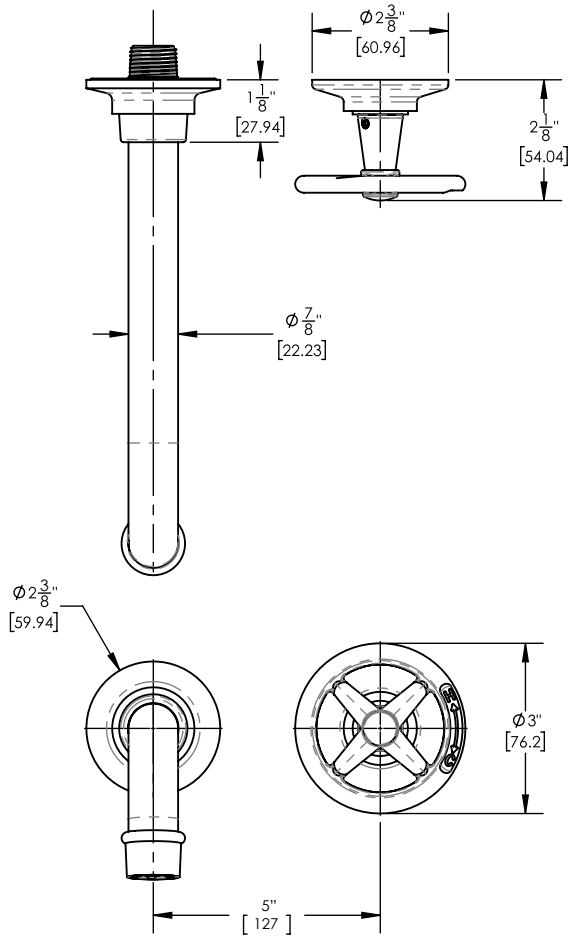

# Single Handle Wall Lavatory Set w/ Cross Handle

220-15

## PRODUCT FEATURES

- Style: Transitional
- Collection: Works
- Temperature Controlled By Handles
- Cross Handle
- .
- .

## TECHNICAL DETAILS

ADA Compliance: No  
 Drain Assembly Material: Brass  
 Fitting Hole Diameter: 1 1/8"  
 Number of Holes: Two Hole  
 Number of Handles: One  
 Handle Turn Angle: Quarter Turn  
 Spout Reach: 8 1/4"  
 Installation Type: Wall Mounted  
 Primary Material: Brass  
 Valve Material: Ceramic  
 Flow Restriction: 1.2 gpm  
 Water Pressure Maximum: 85 PSI  
 Water Pressure Minimum: 20 PSI  
 Water Pressure Recommended: 60 PSI

## PRODUCT DIMENSIONS

[www.phylrich.com](http://www.phylrich.com)

1261 Logan Avenue, Costa Mesa, California 92626.  
 Phone: 714.361.4800 Fax: 714.617.3120

Rev-

 **CODES & STANDARDS**  
 ASME A112.181/ CSA B1251, ASME 112.18.2/ CSA B125.2, ANSI NSF, CEC