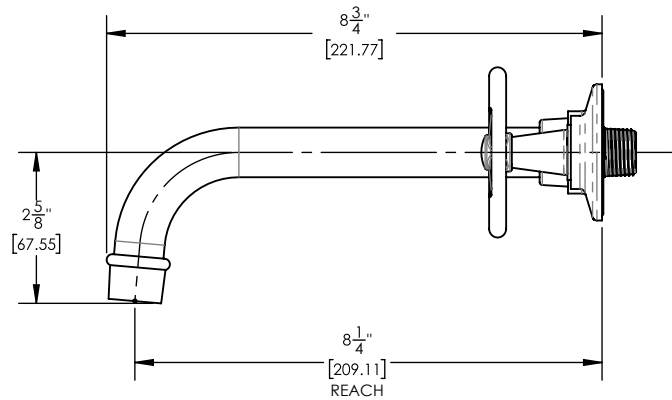

PRODUCT DIMENSIONS

www.phylrich.com

1261 Logan Avenue, Costa Mesa, California 92626.
Phone: 714.361.4800 Fax: 714.617.3120

Rev-

CODES & STANDARDS
ASME A112.181/ CSA B1251, ASME 112.18.2/ CSA B125.2, ANSI NSF, CEC

WARRANTY

Mechanical Warranty: 10 Years from date of purchase.
Finish Warranty: See catalog for further information.