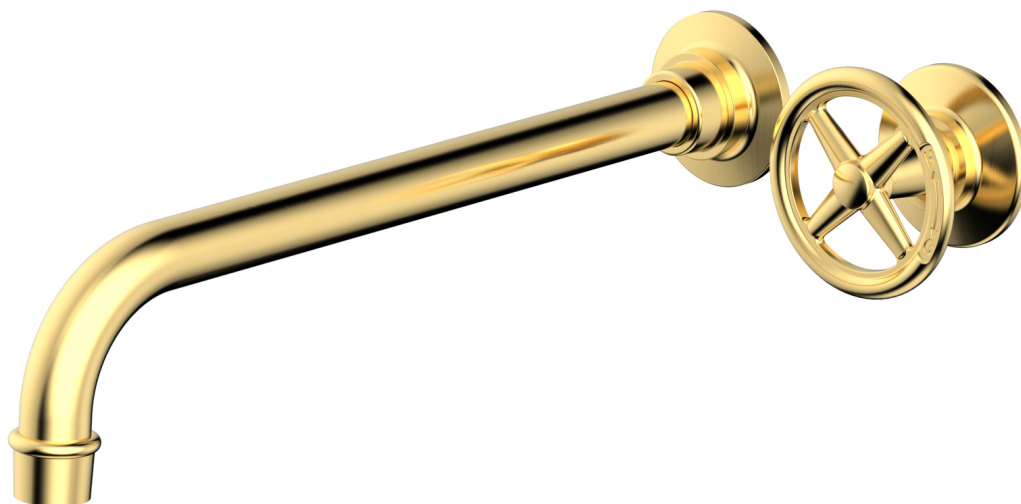

# 12" Single Handle Wall Lavatory Set w/ Cross Handle

220-15-12

## PRODUCT FEATURES

- Style: Transitional
- Collection: Works
- Temperature Controlled By Handles
- Cross Handle
- 
- 

## TECHNICAL DETAILS

ADA Compliance: No  
 Drain Assembly Material: Brass  
 Fitting Hole Diameter: 1 1/8"  
 Number of Holes: Two Hole  
 Number of Handles: One  
 Handle Turn Angle: Quarter Turn  
 Spout Reach: 12"  
 Installation Type: Wall Mounted  
 Primary Material: Brass  
 Valve Material: Ceramic  
 Flow Restriction: 1.2 gpm  
 Water Pressure Maximum: 85 PSI  
 Water Pressure Minimum: 20 PSI  
 Water Pressure Recommended: 60 PSI