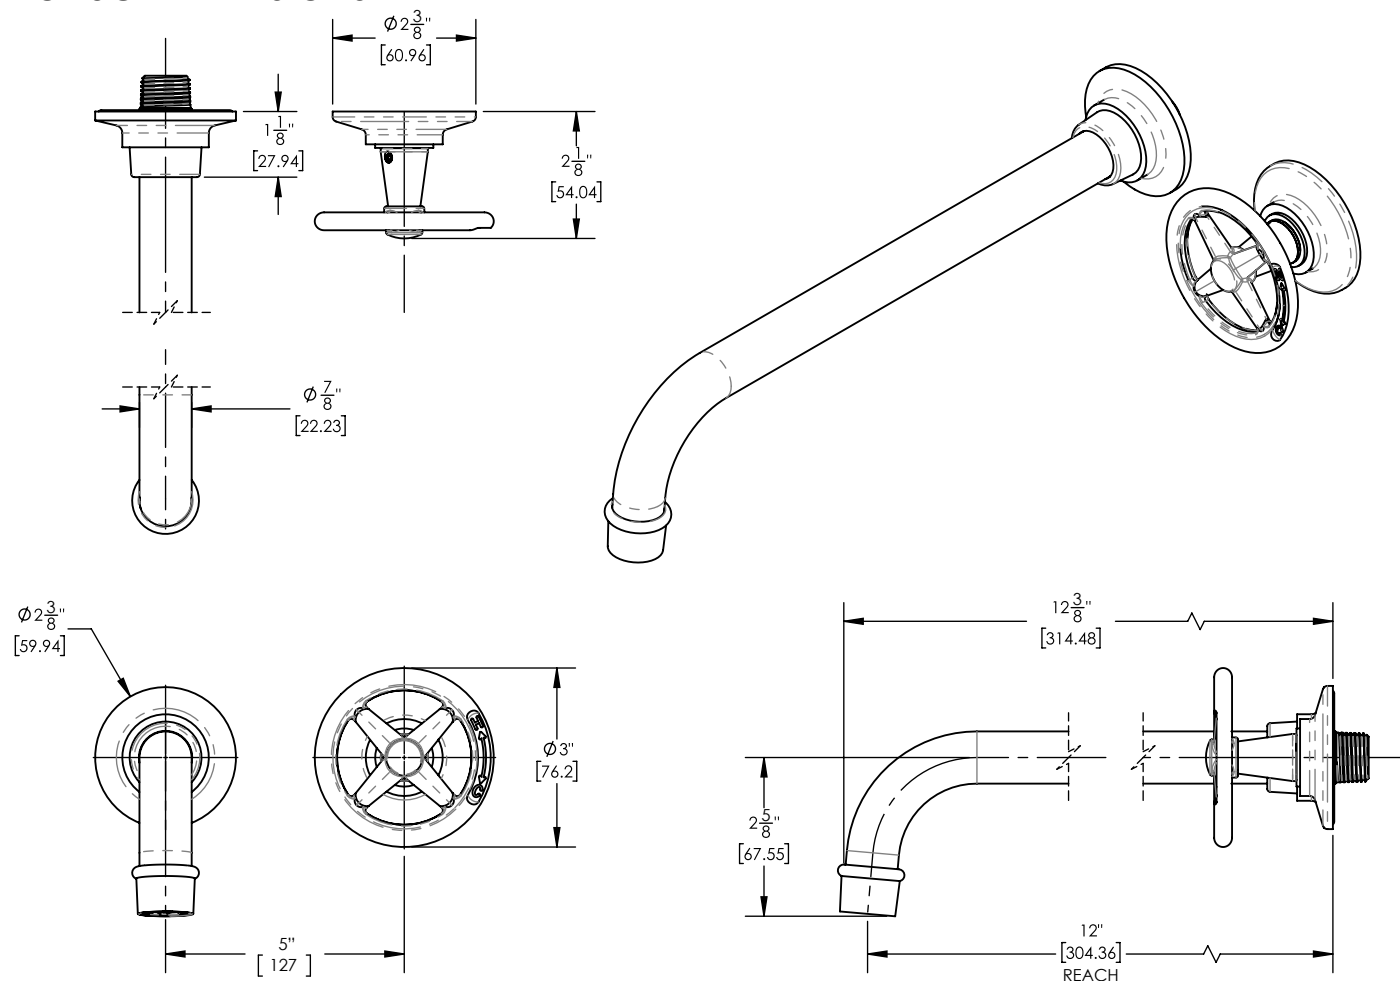

PRODUCT DIMENSIONS

www.phylrich.com

1261 Logan Avenue, Costa Mesa, California 92626.
Phone: 714.361.4800 Fax: 714.617.3120

Rev-

CODES & STANDARDS

ASME A112.181/ CSA B1251, ASME 112.18.2/ CSA B125.2, ANSI NSF, CEC

WARRANTY

Mechanical Warranty: 10 Years from date of purchase.
Finish Warranty: See catalog for further information.