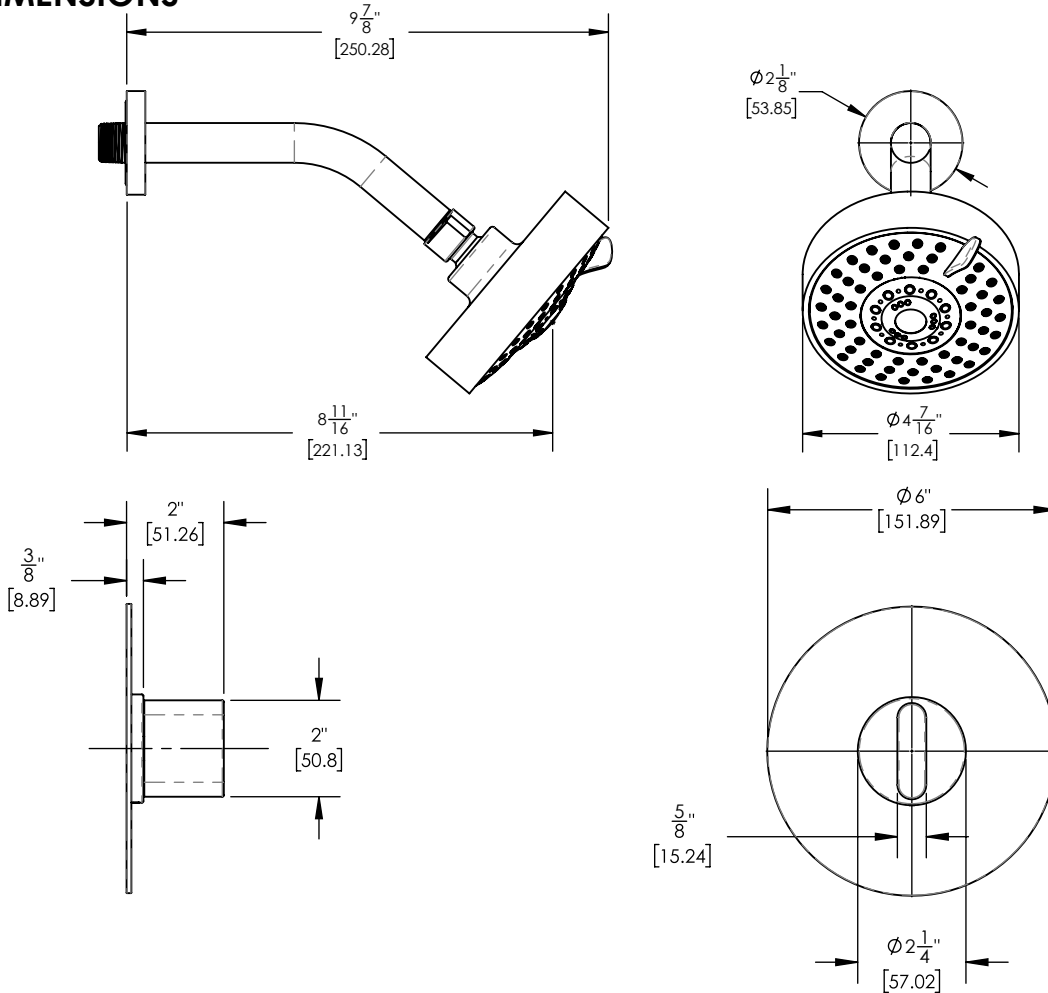

PRODUCT DIMENSIONS

www.phylrich.com

1261 Logan Avenue, Costa Mesa, California 92626.
Phone: 714.361.4800 Fax: 714.617.3120

Rev-

CODES & STANDARDS

ASME A112.181/ CSA B1251, ASME 112.18.2/ CSA B125.2, ANSI NSF, CEC

WARRANTY

Mechanical Warranty: 10 Years from date of purchase.
Finish Warranty: See catalog for further information.