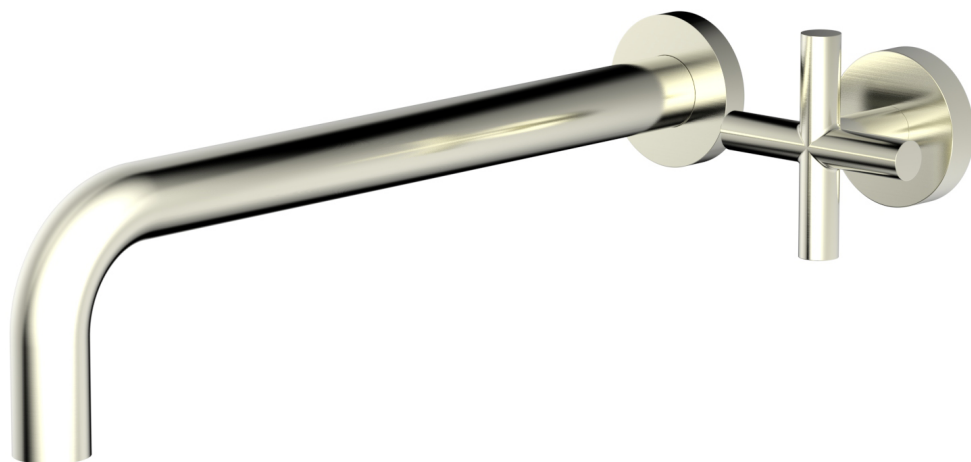

12" Single Handle Wall Lavatory Set w/ Cross Handle

120-15-12

PRODUCT FEATURES

- Style: Transitional
- Collection: Transition
- Temperature Controlled By Handles
- Cross Handle
-
-

TECHNICAL DETAILS

ADA Compliance: No
 Drain Assembly Material: Brass
 Fitting Hole Diameter: 1 1/8"
 Number of Holes: Two Hole
 Number of Handles: One
 Handle Turn Angle: Quarter Turn
 Spout Reach: 12"
 Installation Type: Wall Mounted
 Primary Material: Brass
 Valve Material: Ceramic
 Flow Restriction: 1.2 gpm
 Water Pressure Maximum: 85 PSI
 Water Pressure Minimum: 20 PSI
 Water Pressure Recommended: 60 PSI