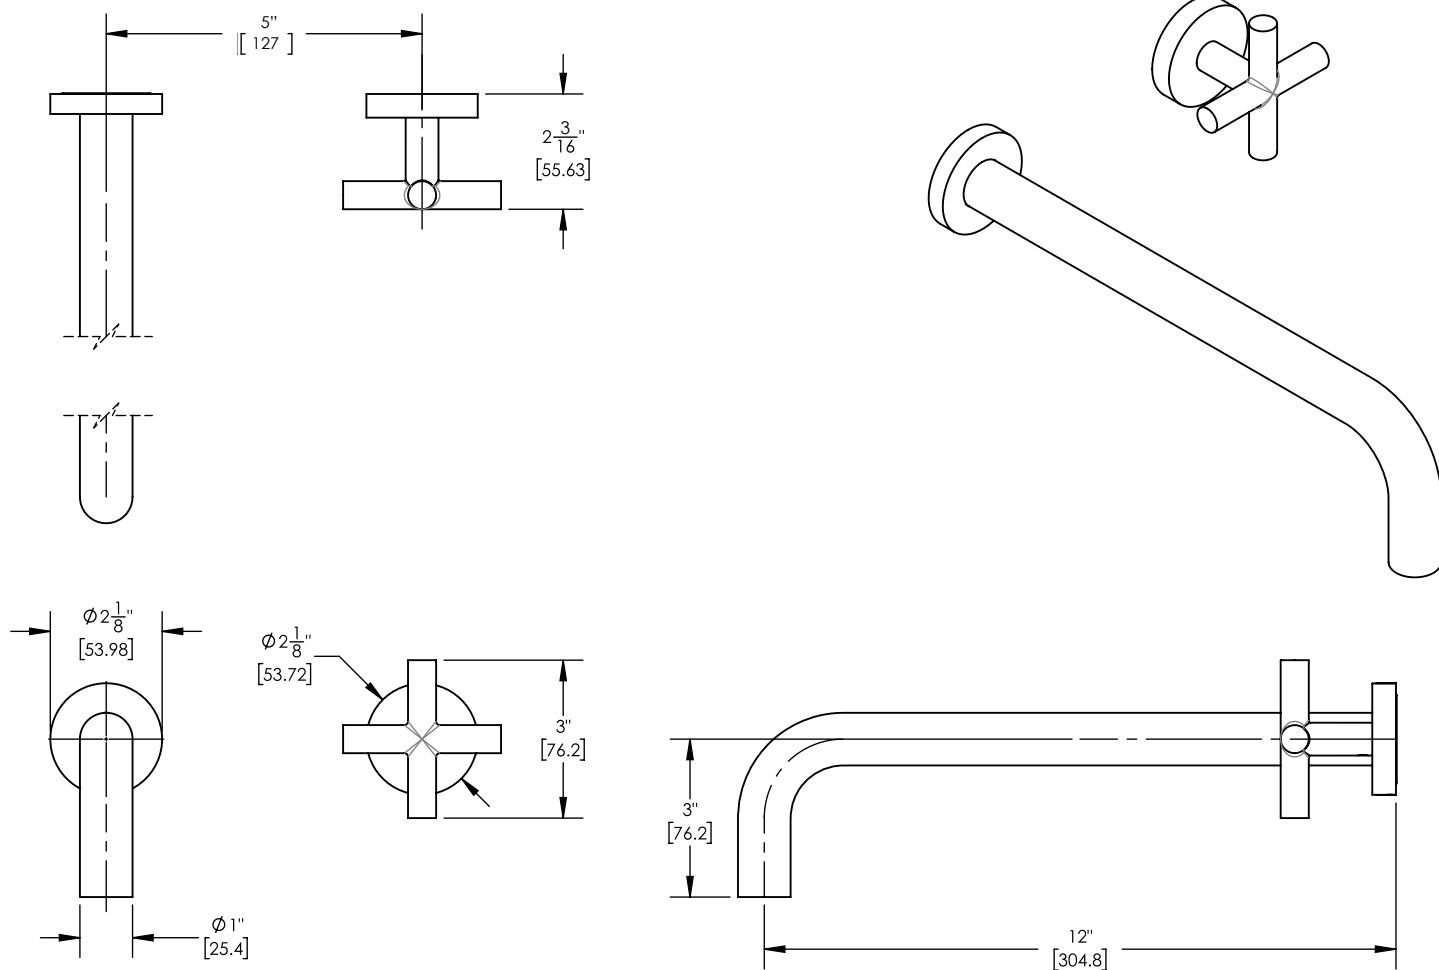

12" Single Handle Wall Lavatory Set w/ Cross Handle

120-15-12

PRODUCT FEATURES

- Style: Transitional
- Collection: Transition
- Temperature Controlled By Handles
- Cross Handle
-
-

TECHNICAL DETAILS

ADA Compliance: No
 Drain Assembly Material: Brass
 Fitting Hole Diameter: 1 1/8"
 Number of Holes: Two Hole
 Number of Handles: One
 Handle Turn Angle: Quarter Turn
 Spout Reach: 12"
 Installation Type: Wall Mounted
 Primary Material: Brass
 Valve Material: Ceramic
 Flow Restriction: 1.2 gpm
 Water Pressure Maximum: 85 PSI
 Water Pressure Minimum: 20 PSI
 Water Pressure Recommended: 60 PSI

PRODUCT DIMENSIONS

www.phylrich.com

1261 Logan Avenue, Costa Mesa, California 92626.
 Phone: 714.361.4800 Fax: 714.617.3120

CODES & STANDARDS

ASME A112.181/ CSA B1251, ASME 112.18.2/ CSA B125.2, ANSI NSF, CEC