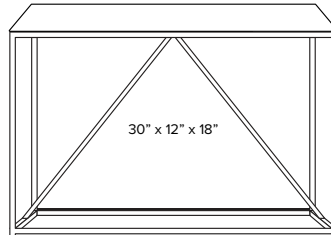

PATRICK CAIN DESIGNS

Made in Los Angeles

YORK & YORK UPHOLSTERED

SIZE:

45" x 12" x 18"

30" x 12" x 18"

COLOR: Black, White

MATERIAL: Steel

UPHOLSTERY COLOR: Champagne, Blue, COM

WEIGHT: Approximately 15 - 20 lbs

LEAD TIME: Typically, 1 - 10 Days

Custom Sizes and Finishes Available