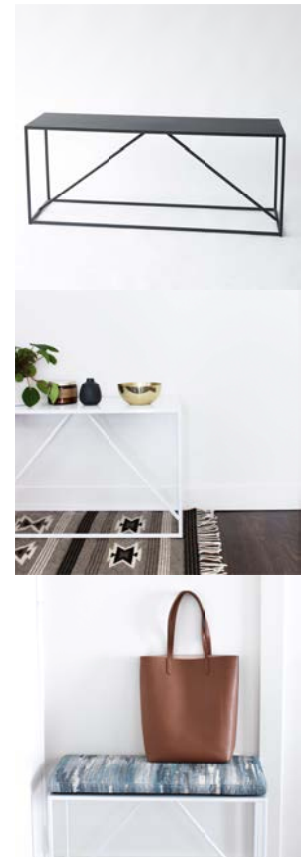

PATRICK CAIN DESIGNS

Made in Los Angeles

YORK & YORK UPHOLSTERED

SIZE:

45" x 12" x 18"

30" x 12" x 18"

COLOR: Black, White

MATERIAL: Steel

UPHOLSTERY COLOR: Champagne, Blue, COM

WEIGHT: Approximately 15 - 20 lbs

LEAD TIME: Typically, 1 - 10 Days

Custom Sizes and Finishes Available