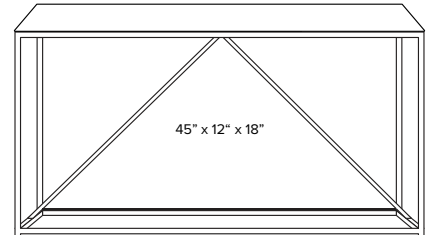

PATRICK CAIN DESIGNS

Made in Los Angeles

YORK & YORK UPHOLSTERED

SIZE:

45" x 12" x 18"

30" x 12" x 18"

COLOR: Black, White

MATERIAL: Steel

UPHOLSTERY COLOR: Champagne, Blue, COM

WEIGHT: Approximately 15 - 20 lbs

LEAD TIME: Typically, 1 - 10 Days

Custom Sizes and Finishes Available