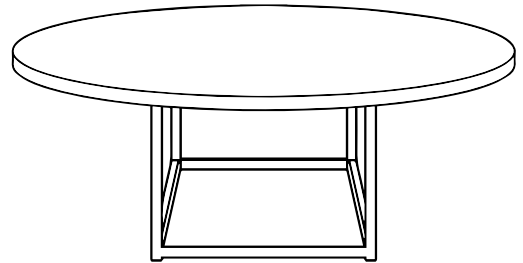

## ROSS

**SIZE:**

48" Circular x 16.75"

36" Circular x (16.25", 17.75", 21.25", 22.75") - Exterior Height: 17.75"

26" Circular - Exterior Height: 15.75"

22" Circular - Exterior Height: 14.75"

Rose Family - Nesting Set of 3 (36", 26", 22")

**COLORS:** Grey, Chromatic Concrete

**BASE COLOR:** Black

**WEIGHT:** Approximately 25 - 125 lbs Depending On Size

**LEAD TIME:** Typically, 5 Days

Custom Sizes and Finishes Available

48", 36", 26", 22"

**PATRICK CAIN DESIGNS**

## ROSS (QUICK SHIP)

**SIZE:**

36" Circular x 16.25" - Exterior Height: 17.75"

**COLORS:** Grey

**BASE COLOR:** Black

**WEIGHT:** Approximately 25 - 125 lbs Depending On Size

**LEAD TIME:** Quick Ship

**MINIMUM HELD QUANTITY:** 5