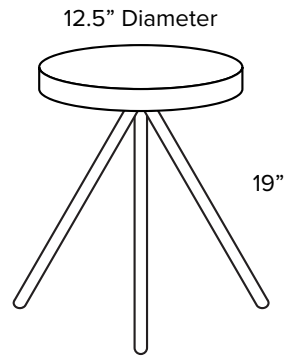

PATRICK CAIN DESIGNS

Made in Los Angeles

ROMAN

SIZE:

12.5" Diameter x 19"

COLOR: Black, White, Grey, Chromatic Concrete

BASE COLOR: Black, White

BASE MATERIAL: 3/4" Solid Steel Rod

WEIGHT: Approximately 15 lbs

LEAD TIME: Typically, 1 - 2 Days

Custom Sizes and Finishes Available

PATRICK CAIN DESIGNS

Made in Los Angeles

ROMAN (QUICK SHIP)

SIZE:
12.5" Diameter x 19"

COLOR: Grey
BASE COLOR: Black, White
BASE MATERIAL: 3/4" Solid Steel Rod

WEIGHT: Approximately 15 lbs
LEAD TIME: Quick Ship
MINIMUM HELD QUANTITY: 5