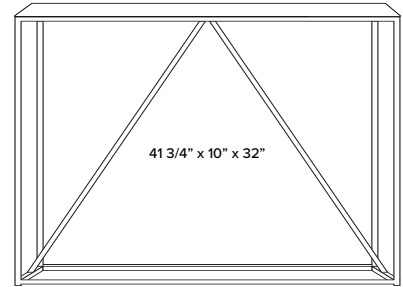

PATRICK CAIN DESIGNS

Made in Los Angeles

HILICUS

SIZE:

32" x 8" x 32"

41 3/4" x 10" x 32"

COLOR: Black, White, Custom

MATERIAL: 1/2" Sq Steel Tube

WEIGHT: Approximately 15 lbs

LEAD TIME: Typically, 1 - 2 Days

Custom Sizes and Finishes Available

PATRICK CAIN DESIGNS

Made in Los Angeles

HILICUS (QUICK SHIP)

SIZE:
32" x 8" x 32"

COLOR: Black, White
MATERIAL: 1/2" Sq Steel Tube