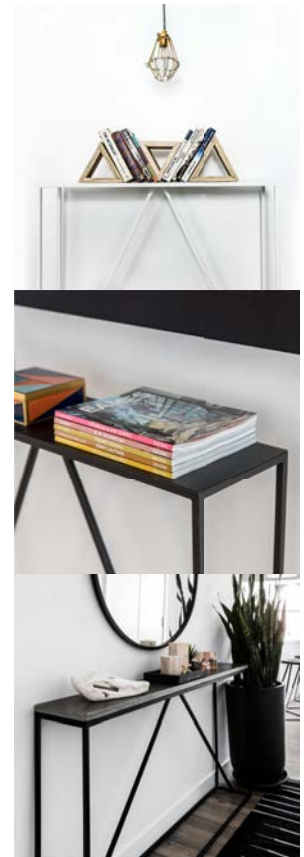

PATRICK CAIN DESIGNS

Made in Los Angeles

HILICUS

SIZE:

32" x 8" x 32"

41 3/4" x 10" x 32"

COLOR: Black, White, Custom

MATERIAL: 1/2" Sq Steel Tube

WEIGHT: Approximately 15 lbs

LEAD TIME: Typically, 1 - 2 Days

Custom Sizes and Finishes Available

PATRICK CAIN DESIGNS

Made in Los Angeles

HILICUS (QUICK SHIP)

SIZE:
32" x 8" x 32"

COLOR: Black, White
MATERIAL: 1/2" Sq Steel Tube