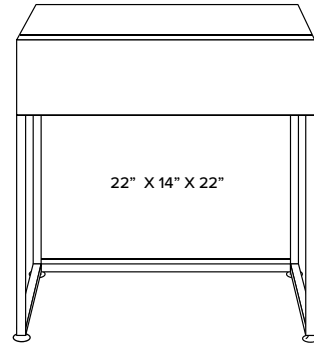

PATRICK CAIN DESIGNS

Made in Los Angeles

GRAMERCY

SIZE:
22" X 14" X 22"

COLOR: Black, White, Oxblood Red, Heather Grey, Olive Green, Custom

MATERIAL: 5/8" Sq Steel Tubing, Exterior Powder Coated

HARDWARE: Soft-Close Drawer Slides, Adjustable Feet

WEIGHT: Approximately 30 lbs

LEAD TIME: Typically, 1 - 2 Days

Custom Sizes and Finishes Available

PATRICK CAIN DESIGNS

Made in Los Angeles

GRAMERCY (QUICK SHIP)

SIZE:
22" X 14" X 22"

COLOR: Black
MATERIAL: 5/8" Sq Steel Tubing, Exterior Powder Coated
HARDWARE: Soft-Close Drawer Slides, Adjustable Feet