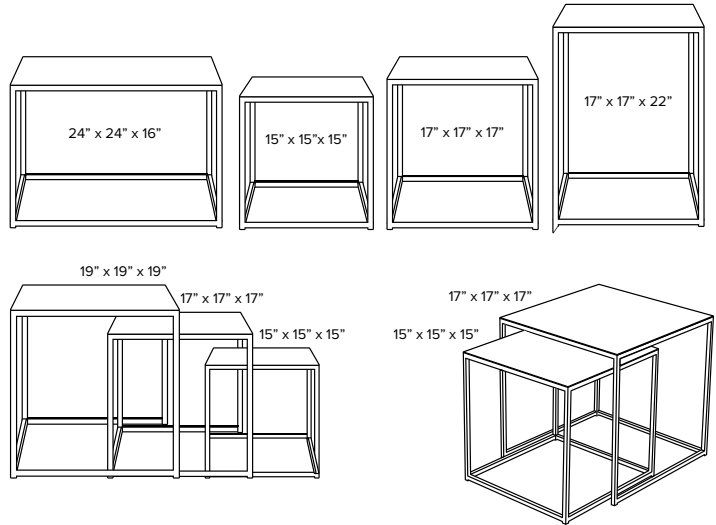

PATRICK CAIN DESIGNS

Made in Los Angeles

FRISCO

SIZE:

Nesting 19" 17" 15" Cubes

Nesting 17" 15" Cubes

15" x 15" x 15"

17" x 17" x 17"

17" x 17" x 22"

24" x 24" x 16"

COLORS: Black, White, Hunter Green, Oxblood Red, Heather Grey, Steel Plated Satin Brass

*Not all sizes come in every color | Contact for questions

MATERIAL: 1/2" Sq Steel Tubing, Aluminum, Plated

WEIGHT: Approximately 9 - 15 lbs Depending On Size

LEAD TIME: Typically, 1 - 2 Days

Custom Sizes and Finishes Available

PATRICK CAIN DESIGNS

Made in Los Angeles

FRISCO (QUICK SHIP)

SIZE:

Nesting 17" 15" Cubes

15" x 15" x 15"

17" x 17" x 17"

17" x 17" x 22"

COLORS: Black, White

MATERIAL: 1/2" Sq Steel Tubing

WEIGHT: Approximately 9 - 15 lbs

LEAD TIME: Quick Ship

MINIMUM HELD QUANTITY: 5 - 10