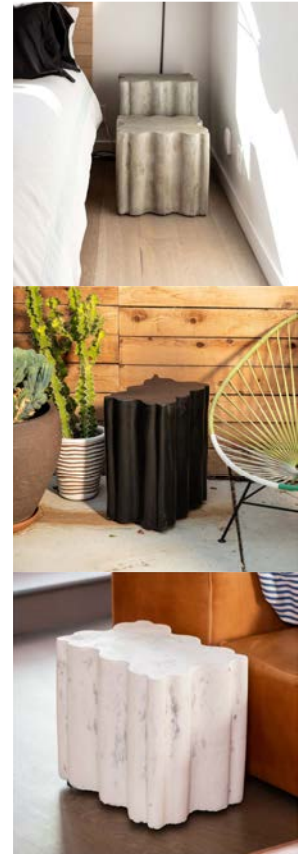

PATRICK CAIN DESIGNS

Made in Los Angeles

CLOUD MONOLITH

Size:

17 3/8" x 12" x 15 3/4"

17 3/8" x 12" x 22"

Color: Grey, Black, Chromatic Concrete,
Custom Ombre

Material: Concrete, Recycled Styrofoam

Hardware: Hidden Adjustable Plastic Feet

Weight: Approximately 40 - 50 lbs

Lead Time: Typically, 2 - 3 Days

PATRICK CAIN DESIGNS

Made in Los Angeles

CLOUD MONOLITH (QUICK SHIP)

Size:
17 3/8" x 12" x 15 3/4"

Color: Grey
Material: Concrete, Recycled Styrofoam
Hardware: Hidden Adjustable Plastic Feet

Weight: Approximately 40 - 50 lbs
Lead Time: Quick Ship
Minimum Held Quantity: 5