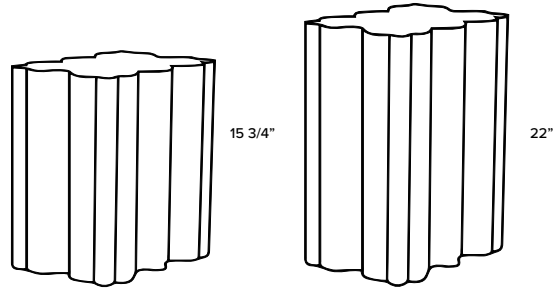

PATRICK CAIN DESIGNS

Made in Los Angeles

CLOUD MONOLITH

Size:

17 3/8" x 12" x 15 3/4"

17 3/8" x 12" x 22"

Color: Grey, Black, Chromatic Concrete,
Custom Ombre

Material: Concrete, Recycled Styrofoam

Hardware: Hidden Adjustable Plastic Feet

Weight: Approximately 40 - 50 lbs

Lead Time: Typically, 2 - 3 Days

PATRICK CAIN DESIGNS

Made in Los Angeles

CLOUD MONOLITH (QUICK SHIP)

Size:
17 3/8" x 12" x 15 3/4"

Color: Grey
Material: Concrete, Recycled Styrofoam
Hardware: Hidden Adjustable Plastic Feet

Weight: Approximately 40 - 50 lbs
Lead Time: Quick Ship
Minimum Held Quantity: 5