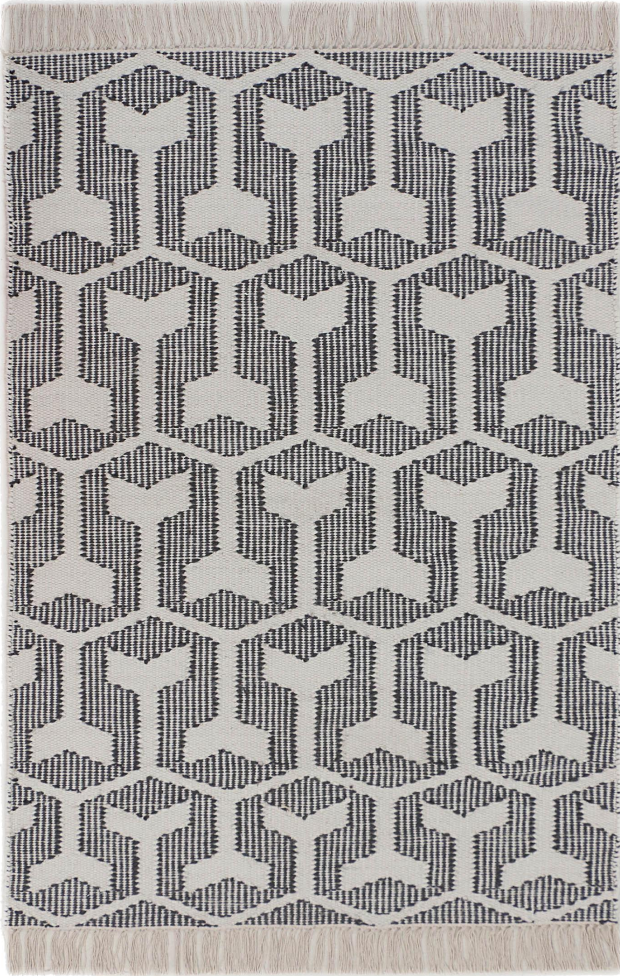

WHALE'S TAIL JUTE

LOOMY

Specification Sheet

Sizes

- 2'6" x 7'
- 2'6" x 9'
- 2'6" x 12'
- 3' x 5'
- 4' x 6'
- 5' x 8'
- 6' x 9'
- 8' x 10'
- 9' x 12'
- 10' x 14'
- 12' x 15'

Custom

Please reach out with request size or change in color(s) to info@loomyhome.com.

Allow 4-8 weeks for custom projects depending upon rug construction and size.

**imperial sizes*

Fiber Content

80% Jute
20% Cotton

Backing

None

Construction Hand Woven

End Finish Hand Bound

Lead Time 45-days

Pile Height Flat: 0.25"

Usage Indoor

Notes

Natural fiber rugs will initially shed for the first 6-8 weeks.

Areas of Use