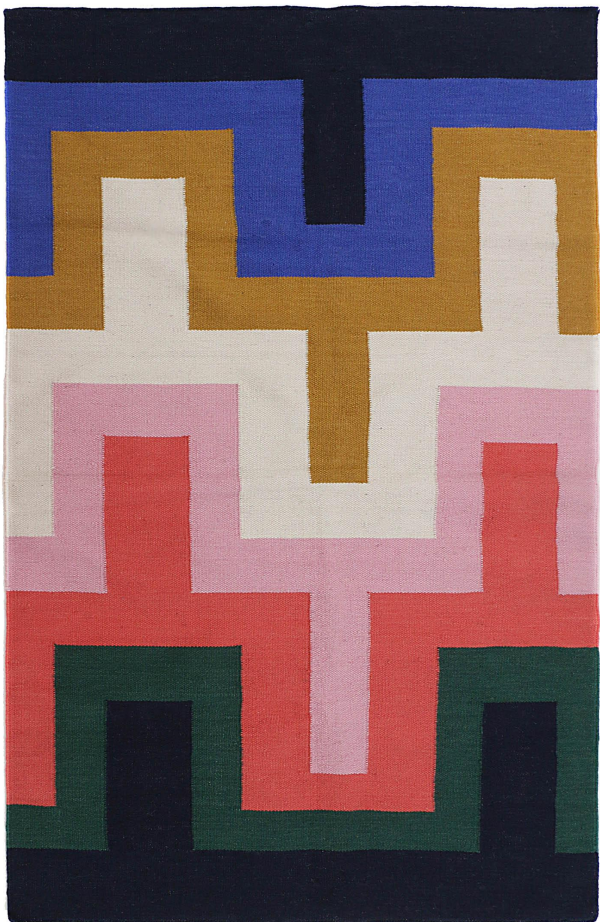

Allow 4-8 weeks for custom projects depending upon rug construction and size.

**imperial sizes*

Fiber Content

80% New Zealand Wool
 20% Cotton

Backing

None

Construction

Hand Woven

End Finish

Cotton Tassels

Lead Time

45-days

Pile Height

Flat: 0.25"

Usage

Indoor