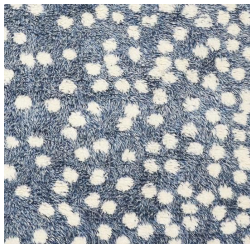

TEPPER SHAGGY RUG

Colors & Codes

TEP-BL
Blue/Ivory

Specification Sheet

Sizes

2' x 3'
2'6" x 7'
3' x 5'
4' x 6'
5' x 8'
6' x 9'
8' x 10'
9' x 12'
10' x 14'
12' x 15'

Custom

For custom sizes or colors please reach out to us request at info@loomyhome.com