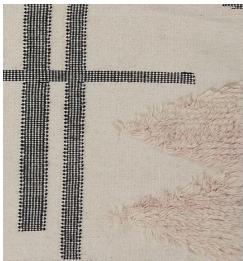

MY POINT EXACTLY RUG

LOOMY

Colors & Codes

MYP-PIV
Ivory/Blush

Specification Sheet

Sizes

- 2' x 3'
- 2'6" x 7'
- 3' x 5'
- 4' x 6'
- 5' x 8'
- 6' x 9'
- 8' x 10'
- 9' x 12'
- 10' x 14'
- 12' x 15'

Custom

Please reach out with request size or change in color(s) to info@loomyhome.com.

Allow 4-8 weeks for custom projects depending upon rug construction.

**imperial sizes*

Fiber Content

88% Wool, 12% Cotton

Backing

None

Construction

Hand Woven Kilim

Lead Time

40-days

End Finish

Tassels

Pile Height

Flat: 0.25"

Usage

Indoor

Notes

Natural fiber rugs will initially shed for the first 6-8 weeks.

Areas of Use