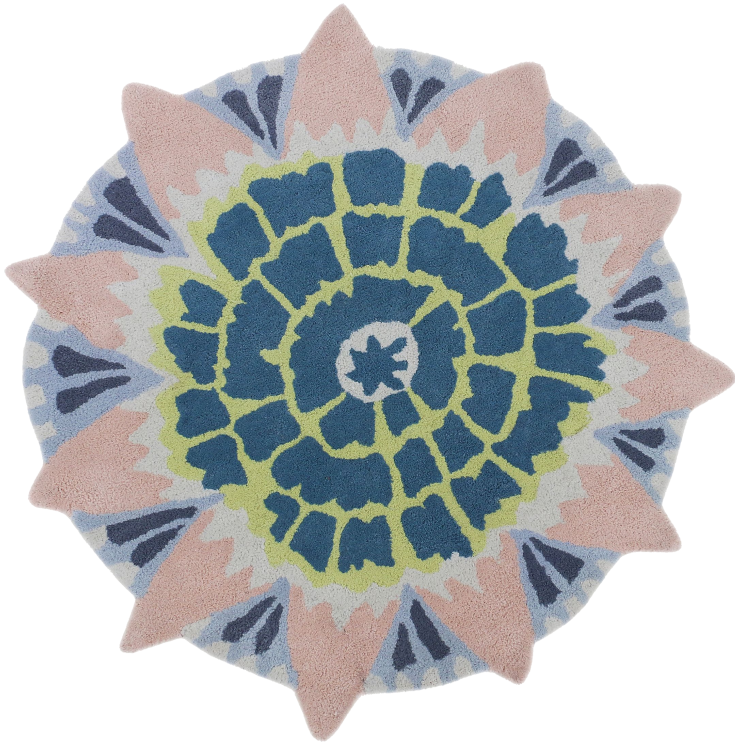

Specification Sheet

Sizes

- 3' x 3'
- 4' x 4'
- 5' x 5'
- 6' x 6'
- 7' x 7'
- 8' x 8'
- 9' x 9'
- 10' x 10'

Custom

Please reach out with request size or change in color(s) to info@loomyhome.com.

Allow 4-8 weeks for custom projects depending upon rug construction and size.

**imperial sizes*

Fiber Content

100% Recycled
Post-Consumer Plastic
Bottles

Backing

Construction
Hand Tufted

End Finish
Hand Bound

Usage
Indoor & Outdoor

Pile Height
Medium: 0.5"