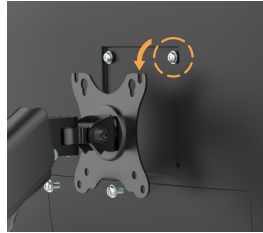

SB-MA-FLX-1BL-U&SB-MA-FLX-2BL-U

Elemental Gas Spring Monitor Arms

Great Looking with
Long-Lasting Performance

B-MA-FLX-1BL-U & SB-MA-FLX-2BL-U

Elemental Gas Spring Monitor Arms

VESA Plate with Keyhole Slots for quick attachment and detachment

Clamp

Grommet

Available with Smart Base USB 2.0 and Multimedia Ports

B-MA-FLX-1BL-U For Single Monitor
USB 2.0 Port / Multimedia Ports

SB-MA-FLX-2BL-U For Dual Monitors
USB 2.0 Port / Multimedia Ports

Adjustable Tension Gauge adjusts to fit various monitor weights and sizes

Cable Management
creates a neat look

Item No.	B-MA-FLX-1BL-U/SB-MA-FLX-2BL-U
Fit Screen Size	17" - 32"
Weight Capacity (per screen)	2-9kg/4.4lbs-19.8lbs
Tilt Range	+70° - -45°
Swivel Range	+90° - -90°
Screen Rotation	+180° - -180°
Material	Aluminum, Steel, Plastic