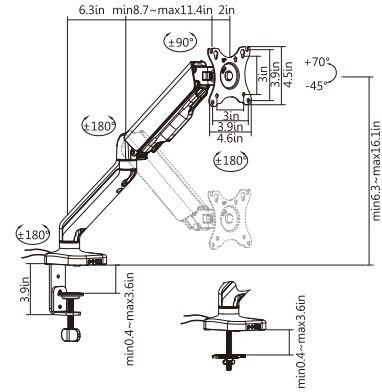

SB-MA-FLX-1BL-U&SB-MA-FLX-2BL-U

Elemental Gas Spring Monitor Arms

Great Looking with
Long-Lasting Performance

B-MA-FLX-1BL-U & SB-MA-FLX-2BL-U

Elemental Gas Spring Monitor Arms

VESA Plate with Keyhole Slots for quick attachment and detachment

Clamp

Grommet

Available with Smart Base USB 2.0 and Multimedia Ports

B-MA-FLX-1BL-U For Single Monitor
USB 2.0 Port / Multimedia Ports

SB-MA-FLX-2BL-U For Dual Monitors
USB 2.0 Port / Multimedia Ports

Adjustable Tension Gauge adjusts to fit various monitor weights and sizes

Cable Management
creates a neat look

Item No.	B-MA-FLX-1BL-U/SB-MA-FLX-2BL-U
Fit Screen Size	17" - 32"
Weight Capacity (per screen)	2-9kg/4.4lbs-19.8lbs
Tilt Range	+70° - -45°
Swivel Range	+90° - -90°
Screen Rotation	+180° - -180°
Material	Aluminum, Steel, Plastic