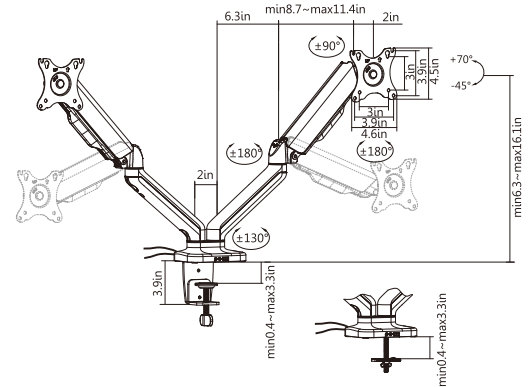

SB-MA-FLX-1BL-U&SB-MA-FLX-2BL-U

Elemental Gas Spring Monitor Arms

Great Looking with
Long-Lasting Performance

B-MA-FLX-1BL-U & SB-MA-FLX-2BL-U

Elemental Gas Spring Monitor Arms

VESA Plate with Keyhole Slots for quick attachment and detachment

Clamp

Grommet

Available with Smart Base USB 2.0 and Multimedia Ports

B-MA-FLX-1BL-U For Single Monitor
USB 2.0 Port / Multimedia Ports

SB-MA-FLX-2BL-U For Dual Monitors
USB 2.0 Port / Multimedia Ports

Adjustable Tension Gauge adjusts to fit various monitor weights and sizes

Cable Management
creates a neat look

Item No.	B-MA-FLX-1BL-U/SB-MA-FLX-2BL-U
Fit Screen Size	17" - 32"
Weight Capacity (per screen)	2-9kg/4.4lbs-19.8lbs
Tilt Range	+70° - -45°
Swivel Range	+90° - -90°
Screen Rotation	+180° - -180°
Material	Aluminum, Steel, Plastic