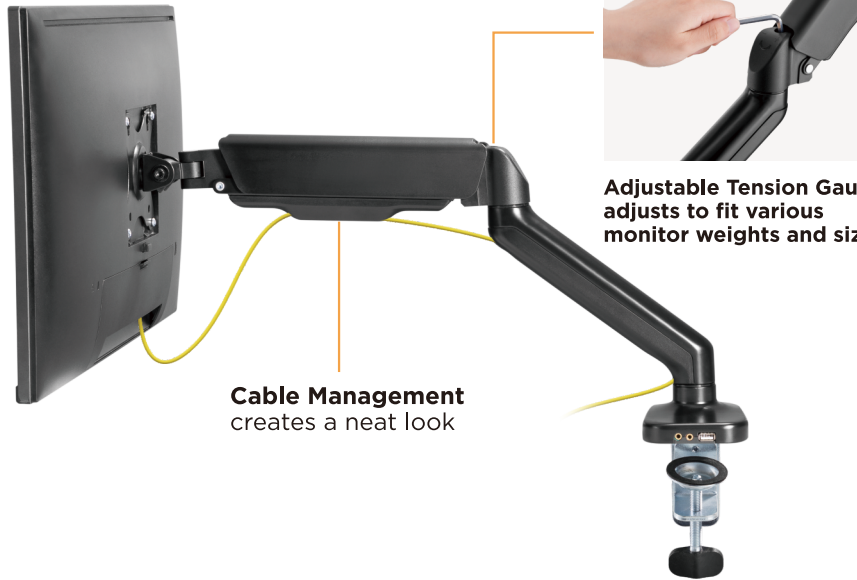

SB-MA-FLX-1BL-U&SB-MA-FLX-2BL-U

Elemental Gas Spring Monitor Arms

Great Looking with
Long-Lasting Performance

B-MA-FLX-1BL-U & SB-MA-FLX-2BL-U

Elemental Gas Spring Monitor Arms

VESA Plate with Keyhole Slots for quick attachment and detachment

Clamp

Grommet

Available with Smart Base USB 2.0 and Multimedia Ports

B-MA-FLX-1BL-U For Single Monitor
USB 2.0 Port / Multimedia Ports

SB-MA-FLX-2BL-U For Dual Monitors
USB 2.0 Port / Multimedia Ports

Adjustable Tension Gauge adjusts to fit various monitor weights and sizes

Cable Management
creates a neat look

Item No.	B-MA-FLX-1BL-U/SB-MA-FLX-2BL-U
Fit Screen Size	17" - 32"
Weight Capacity (per screen)	2-9kg/4.4lbs-19.8lbs
Tilt Range	+70° - -45°
Swivel Range	+90° - -90°
Screen Rotation	+180° - -180°
Material	Aluminum, Steel, Plastic