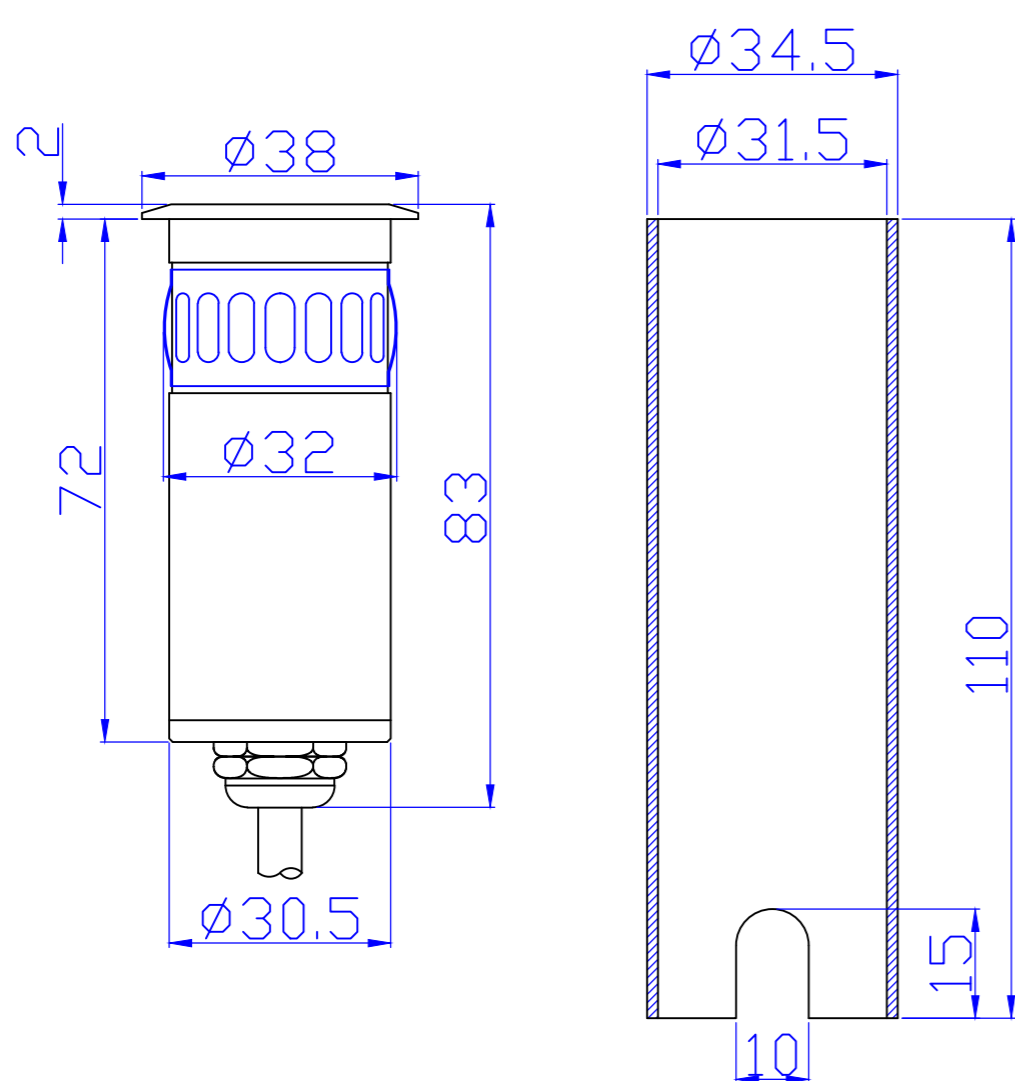

### Lamp in a parallel circuit

ODL020-IN12  
LED-1W

Lamp: CREE XPE LED  
 Color: 2700K/3000K/4000K/6000K  
 Color rendering: Ra80  
 Input: 12V DC  
 Watt: 1W  
 Life span: 20,000hrs  
 Operating temp: -20°C--+40°C  
 IP67  
 Dimmable: NO