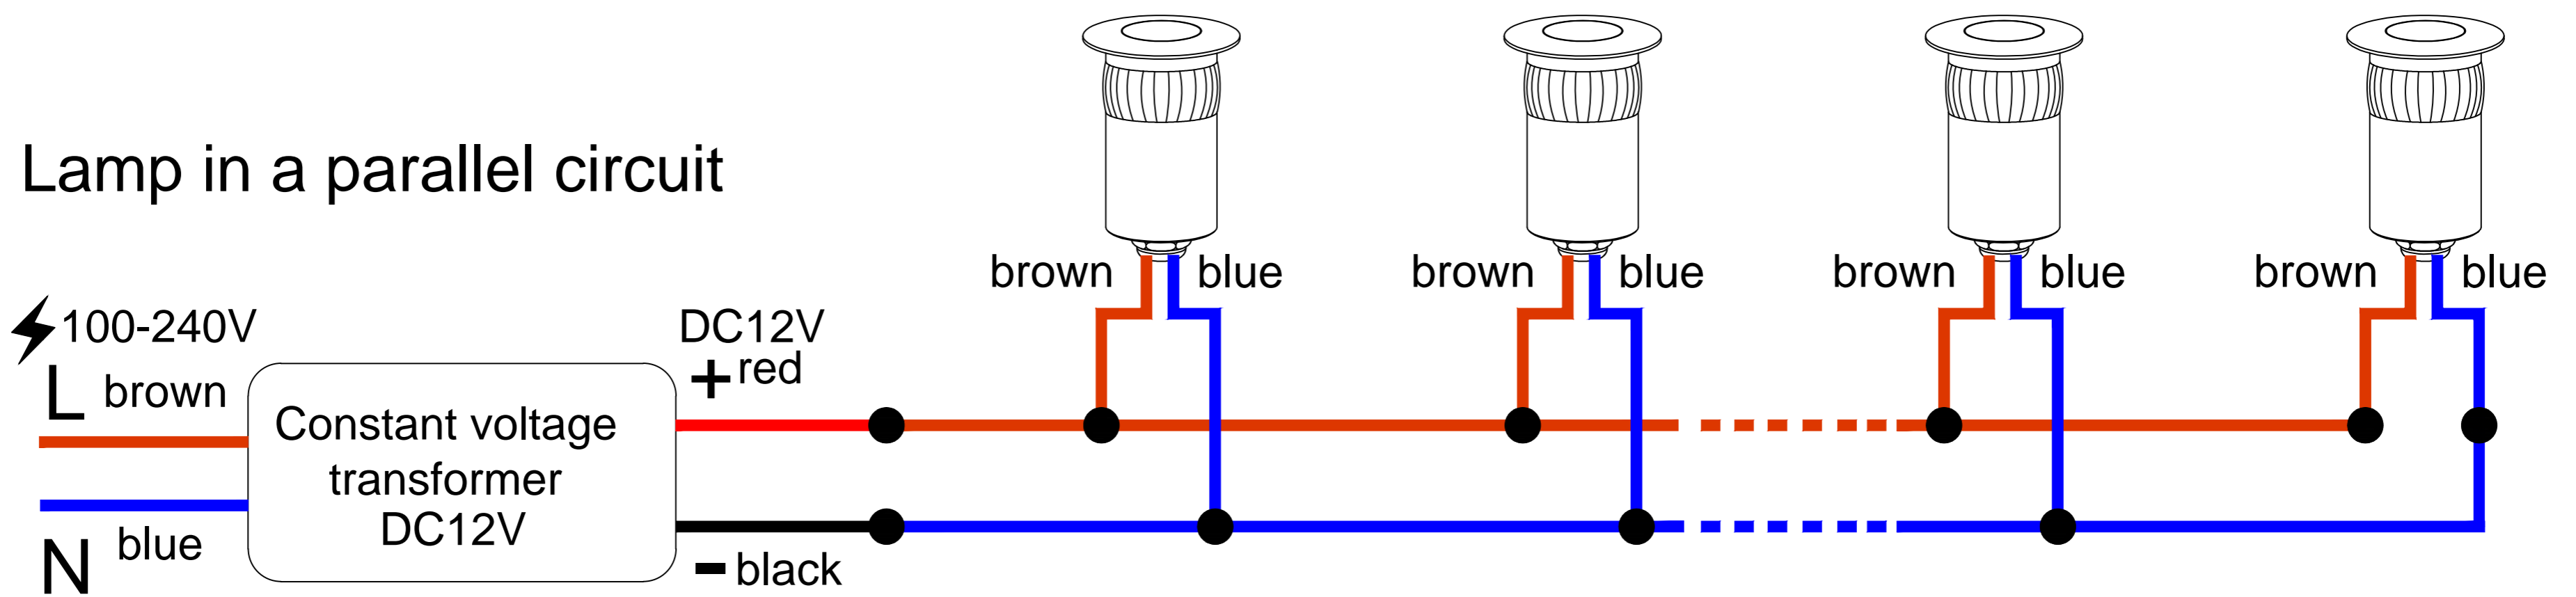

### Lamp in a parallel circuit

ODL020-IN12  
LED-1W

Lamp: CREE XPE LED  
 Color: 2700K/3000K/4000K/6000K  
 Color rendering: Ra80  
 Input: 12V DC  
 Watt: 1W  
 Life span: 20,000hrs  
 Operating temp: -20°C--+40°C  
 IP67  
 Dimmable: NO