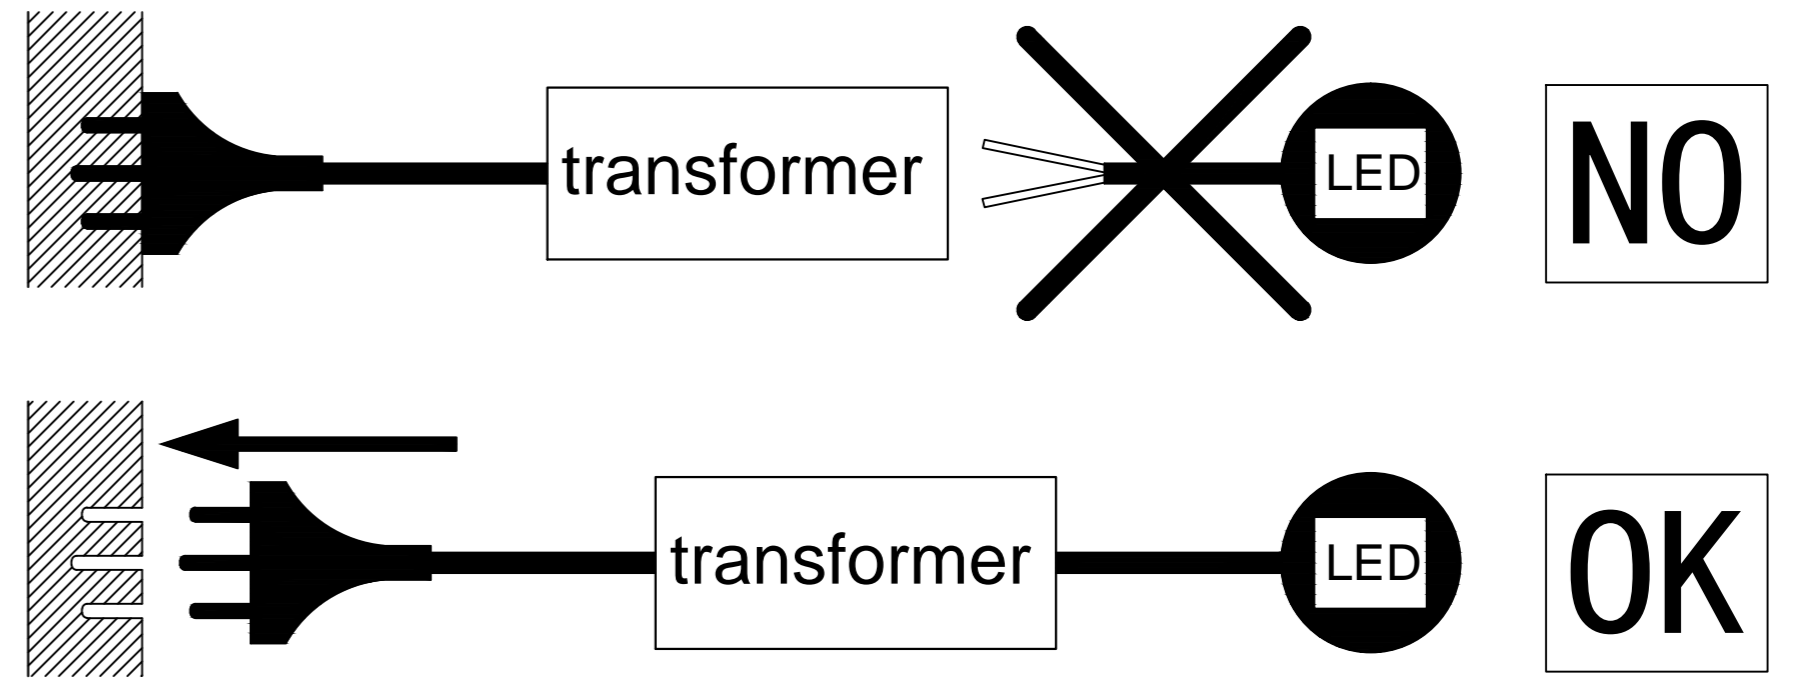

### Lamp in a parallel circuit

ODL020-IN12  
LED-1W

Lamp: CREE XPE LED  
 Color: 2700K/3000K/4000K/6000K  
 Color rendering: Ra80  
 Input: 12V DC  
 Watt: 1W  
 Life span: 20,000hrs  
 Operating temp: -20°C--+40°C  
 IP67  
 Dimmable: NO