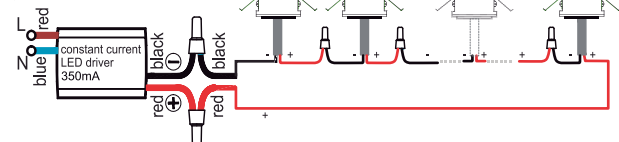

Lamps in a series circuit

⚡ 100-240V