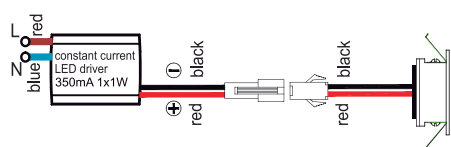

Diagram

⚡ 100-240V