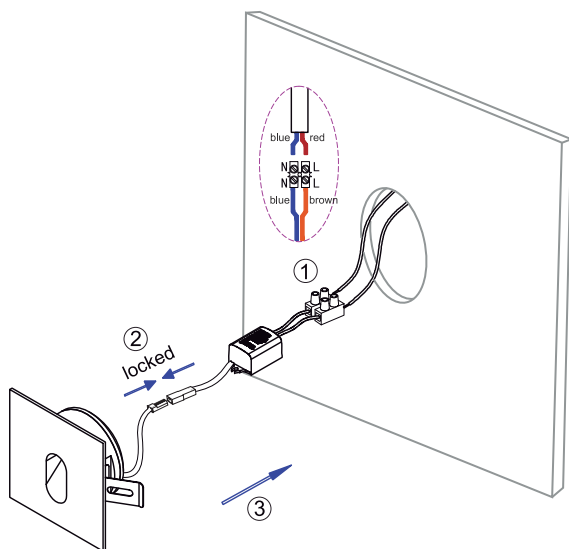

LSL001 / LSL002 / LSL003 / LSL004

Installation manual

DRYWALL OR WOODEN WALL

CONCRETE WALL

MOUNTING:

Wall recessed mounted, cut-out \varnothing 42 mm

NOTE: make sure power off when operating as follows.

MOUNTING:

Wall recessed mounted, cut-out \varnothing 45 mm, depth 90 mm

NOTE: make sure power off when operating as follows.

LED power supply data:
constant current LED driver
output: 350mA / (1W each lamp) / Constant Current