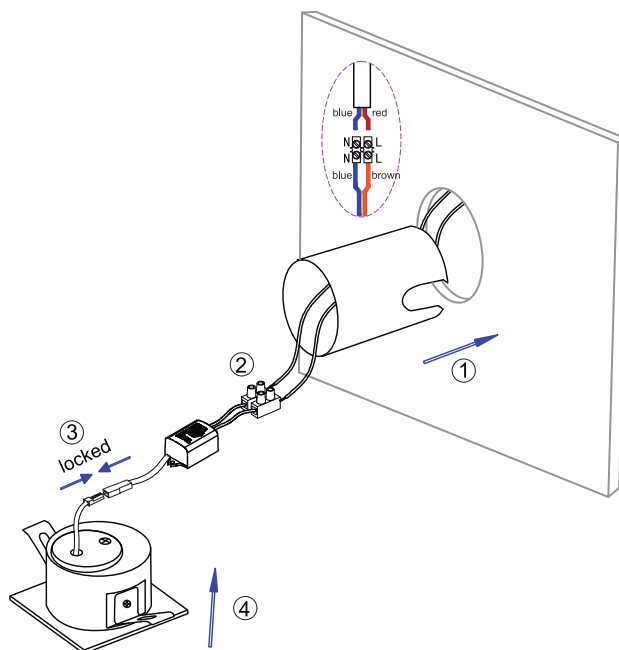

LSL001 / LSL002 / LSL003 / LSL004

Installation manual

DRYWALL OR WOODEN WALL

CONCRETE WALL

MOUNTING:

Wall recessed mounted, cut-out \varnothing 42 mm

NOTE: make sure power off when operating as follows.

MOUNTING:

Wall recessed mounted, cut-out \varnothing 45 mm, depth 90 mm

NOTE: make sure power off when operating as follows.

LED power supply data:
constant current LED driver
output: 350mA / (1W each lamp) / Constant Current