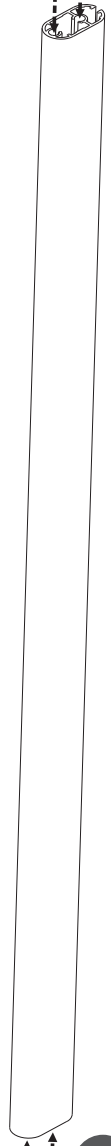

A	B	C	D	E	F	
						
x2	x2	x4	x4	x4	x1	x1

1

1.3

1.1

1.2

2

- !**
-  M6 x 40mm Countersunk Head Hex-drive
 -  M6 x 60mm Countersunk Head Hex-drive
 -  M6 Metal Spike
 -  M6 Nut Metal
 -  M6 Plastic Leg
 -  Power extension cord
 -  4mm Allen key