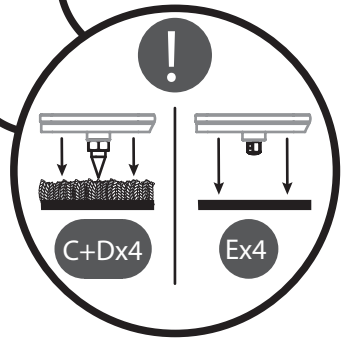

A	B	C	D	E	F	
						
x2	x2	x4	x4	x4	x1	x1

1

1.3

1.1

1.2

2

- !**
-  M6 x 40mm Countersunk Head Hex-drive
 -  M6 x 60mm Countersunk Head Hex-drive
 -  M6 Metal Spike
 -  M6 Nut Metal
 -  M6 Plastic Leg
 -  Power extension cord
 -  4mm Allen key