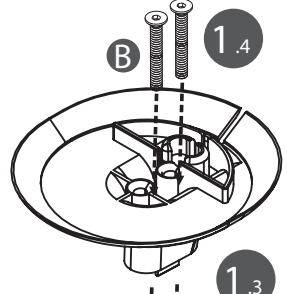

A	B	C	D	E	F	
						
x2	x2	x4	x4	x4	x1	x1

1

1.3

1.1

1.2

2

- !**
-  M6 x 40mm Countersunk Head Hex-drive
 -  M6 x 60mm Countersunk Head Hex-drive
 -  M6 Metal Spike
 -  M6 Nut Metal
 -  M6 Plastic Leg
 -  Power extension cord
 -  4mm Allen key