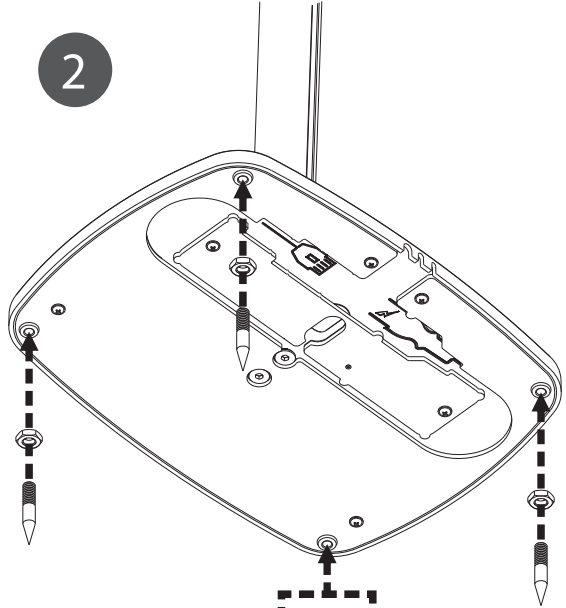

A	B	C	D	E	F	
						
x2	x2	x4	x4	x4	x1	x1

1

1.3

1.1

1.2

2

- !**
-  M6 x 40mm Countersunk Head Hex-drive
 -  M6 x 60mm Countersunk Head Hex-drive
 -  M6 Metal Spike
 -  M6 Nut Metal
 -  M6 Plastic Leg
 -  Power extension cord
 -  4mm Allen key