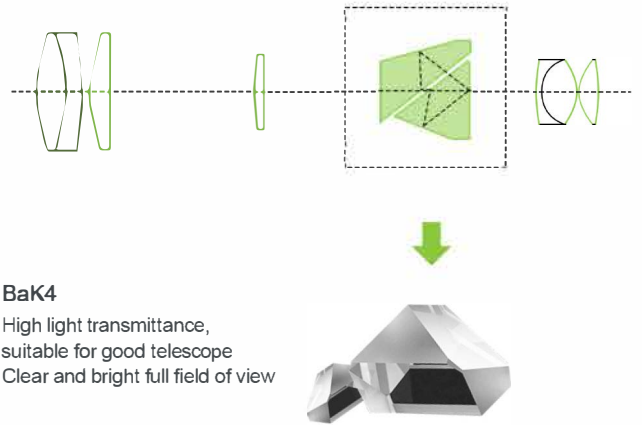

	POWER	FIELD OF VIEW	VIEW ANGLE	NEAR FOCUS	OBJECTIVE LENS DIAMETER	EYE RELIEF	ADJUST. PUPILLARY	WEIGHT
VEO ED 8420	8 x	110m / 1000m 330ft / 1000yds	6.3°	2.5m / 8.2ft	42mm / 1.6in	19	55-75	640g / 22.6oz
VEO ED 1042	10 x	105m / 1000m 314ft / 1000yds	6.0°	2.8m / 9.2ft	42mm / 1.6in	16	55-75	640g / 22.6oz
VEO ED 1050	10 x	94m / 1000m 282ft / 1000yds	5.4°	3.0m / 9.8ft	50mm / 1.96in	19	59.5-75	780g / 27.6oz
VEO ED 1250	12 x	84m / 1000m 251ft / 1000yds	4.8°	3.5m / 11.5ft	50mm / 1.96in	18	60-75	760g / 26.8oz

STRUCTURE DIAGRAM

Quality ED glass, combined with advanced optical design, delivers a lightweight binocular that doesn't compromise on performance

WATERPROOF COATING

Without
A contact angle of max. 95° leads to flat water drops.