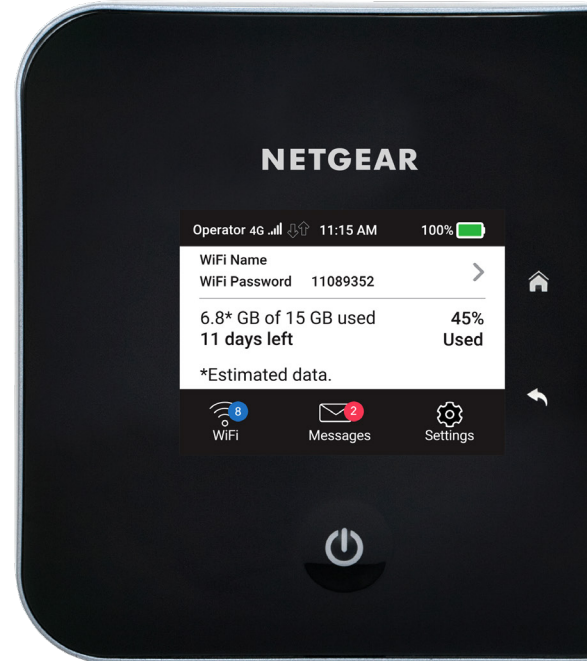

Introducing the Next Generation Gigabit LTE Mobile Router

Advance the way you WiFi on-the-go - the Nighthawk M2 Mobile Router by NETGEAR is the next generation LTE Mobile Router to achieve maximum download speeds, bringing your mobile broadband experience to unparalleled new heights. With super fast download speeds, support for Cat. 20 LTE Advanced 5-band Carrier Aggregation, this premium Mobile Router provides

the best internet connection experience possible whether it is used on-the-go, at home, or during your travels. As an ultimate router fit for travels, the Nighthawk M2 Mobile Router can provide a secure LTE connection to share with up to 20 WiFi devices, stream and play multimedia to keep your friends and family entertained. With a simple and intuitive app-driven

As your ultimate travel router, the Nighthawk M2 is a premium mobile WiFi router, plus MORE

SUPER FAST WIRELESS INTERNET

MEDIA STREAMING

PARENTAL CONTROL

LONG LASTING BATTERY

TOUCH SCREEN WITH DATA USAGE METER