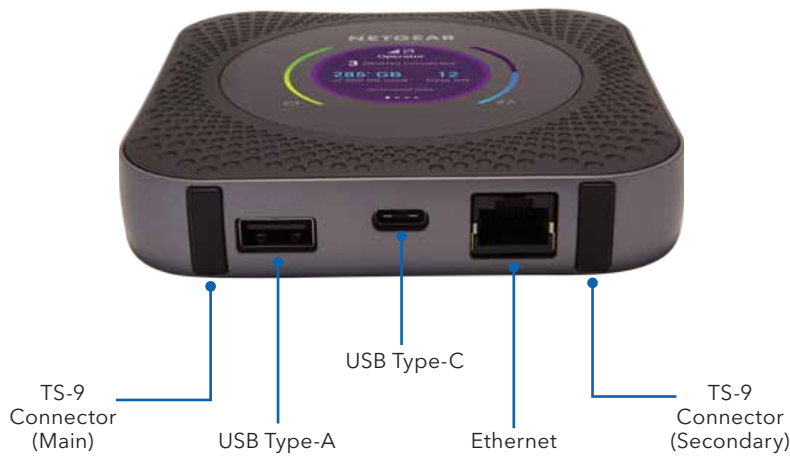

Introducing the World's First Gigabit Class LTE Mobile Router

Advance the way you WiFi on-the-go. The Nighthawk M1 Mobile Router by NETGEAR is the world's first commercial Gigabit Class LTE Mobile Router to achieve maximum download speeds of 1Gbps, bringing your mobile broadband experience to unparalleled new heights. Combining ultra-fast download speeds, support for Cat. 16 LTE Advanced and 4-band Carrier

Aggregation into one device, this premium mobile router provides the best Internet connection experience possible whether it is used on-the-go, at home, or during your travels.

As an ultimate mobile router fit for travels, the Nighthawk M1 Mobile Router can provide a secure LTE connection to share with up to 20 WiFi devices in your family,

and stream and play multimedia to keep everyone entertained. With a simple and intuitive app-driven user experience, an improved JumpBoost feature and a long-lasting battery for all day continuous use, the Nighthawk M1 Mobile Router meets Gigabit LTE class at its fullest potential, and delivers a mobile broadband experience like never before.

Max Theoretical Downlink Speed

- 1Gbps

Dimensions

- 105.5 (L) x 105.5 (W) x 20.35 (H) mm

Weight

- 240 g (with battery)

External Display

- 2.4" LCD panel