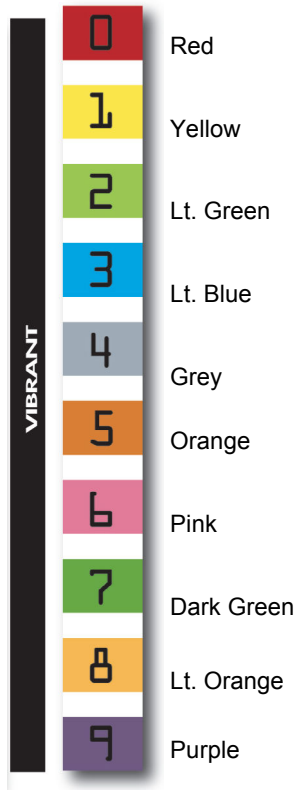

1700-0V8 LTO Ultrium Generation 8

Description

6 Human readable characters with 7th & 8th position media Id-L8
Vertical alpha-numeric volume serial number

6 Characters can be any combination of A-Z or 0-9

Helvetica Font

Tri-Optic Vibrant color scheme

Matte overlamine

Barcode 3 of 9

20 labels per sheet

Minimum order of

20 labels

3.07" X 0.65"

Numeric characters – Black on Vibrant background per chart

Alpha characters – Specifv. for example:

ABC = Black on White
T = Red, R = Yellow, I = Lt. Blue

Tri-Optic www.tri-optic.com 6800 West 117th Avenue Broomfield, CO 80020
Tel: 303.465.2800 Sales: 888.438.8362 Fax: 888.438.8363