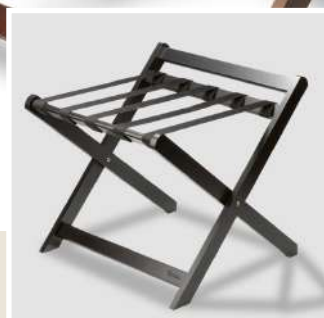

Black with bag

Item number: **571472401204**