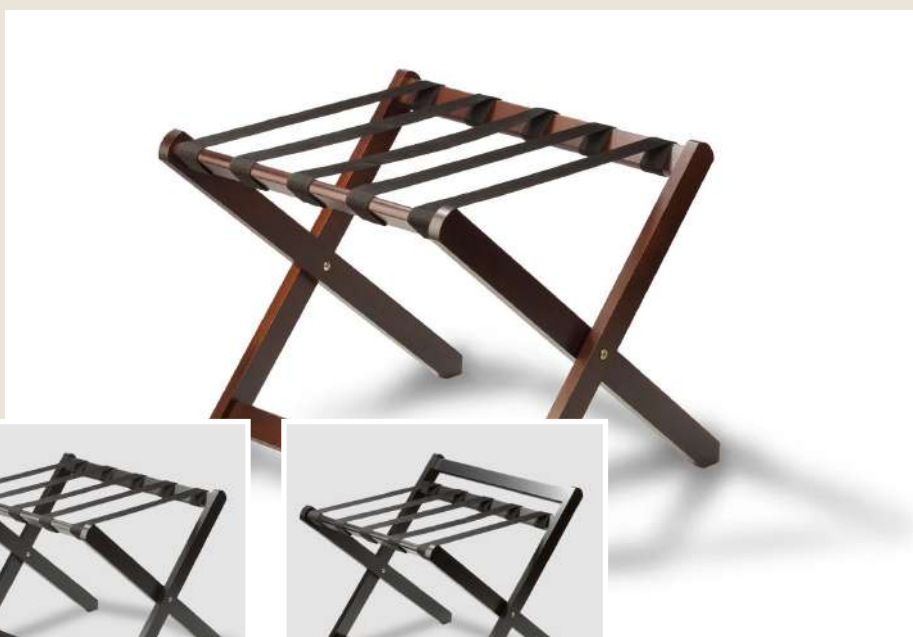

Black with bag

Item number: **571472401204**