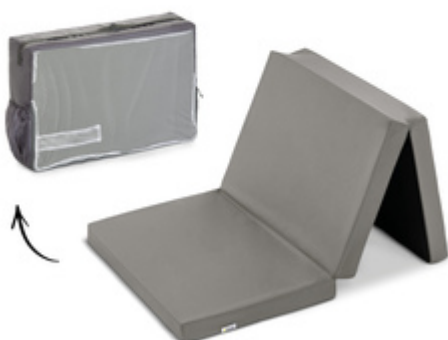

## SLEEPER

- Complementary mattress for travel cots
- Foam mattress 60 x 120 cm
- Usable as travel mattress, guest bed or play mat
- Easy to transport thanks to compact folding

## SLEEPER

---

### SOFT FOAM MATTRESS

With a lying area of 60 x 120 cm, the Sleeper mattress can be used as additional mattress for our travel beds and baby centres. Naturally, your child can not only sleep but also play on it wonderfully.

### FOLDABLE

The Sleeper mattress has a small folding size and can be stored away in its bag which is included in the delivery. This way, Sleeper can be easily taken everywhere.