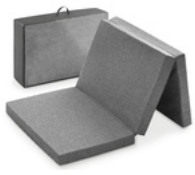

### SOFT FOAM MATTRESS

With a lying area of 60 x 120 cm, the Sleeper mattress can be used as additional mattress for our travel beds and baby centres. Naturally, your child can not only sleep but also play on it wonderfully.

### FOLDABLE

The Sleeper mattress has a small folding size and can be stored away in its bag which is included in the delivery. This way, Sleeper can be easily taken everywhere.

### OPTIONAL FITTED SHEET

To protect the Sleeper mattress, we recommend the Bed Me fitted sheet that measures 60 x 120 cm.

## **SLEEPER**

---

The practical 6cm thick foam mattress guarantees a recreative sleep for your child.

With a lying area of 60 x 120 cm, the Sleeper mattress can be used as additional mattress for hauck travel beds and baby centres. Naturally, your child can also play on it wonderfully.