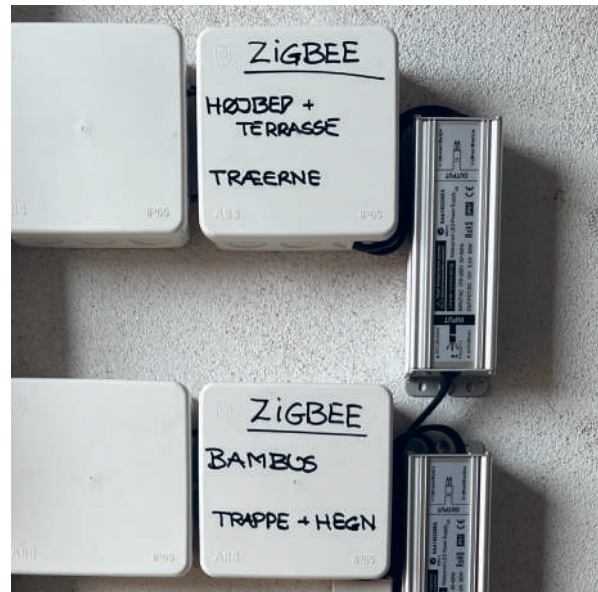

CUSTOM CONTROLS

Let the zigbee-box upgrade your outdoor lighting system from Light By Juul. It's smart. It's innovative and most importantly, it's easy to use.

You'll have access to a lot of cool features such as; adjusting the level of shine from your lights, turn your lights on/off with a timer, and motion detection.

Our zigbee-box works with the Phillips Hue-App.