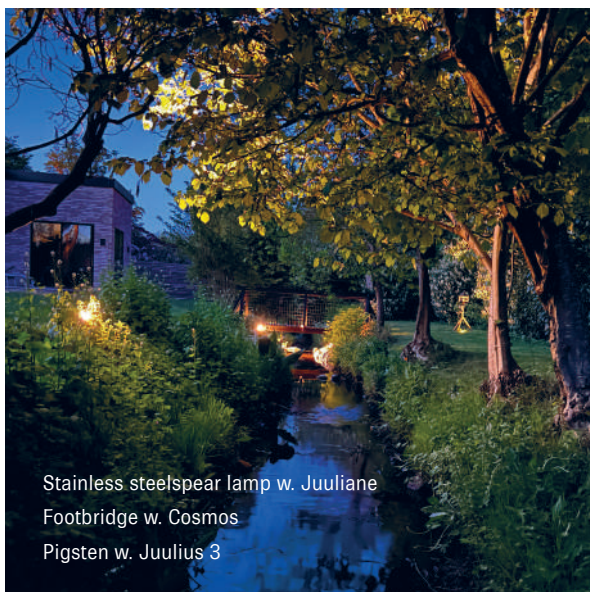

SPEAR LAMPS

GARDEN

LIGHT FOR EVERYONE, EXPERIENCE OUR ELEGANT
LIGHTING DESIGN

Rust spear lamps w. Juulius 1 - Juuliane

WOODEN TERRASSE

The Cosmos lamp is the obvious choice for wooden terrasses. It was a width of spread of 125 degrees and with a power consumption of only 0,6W, you're guaranteed the wood of your terrace will blend nicely with the subtle and soft light.