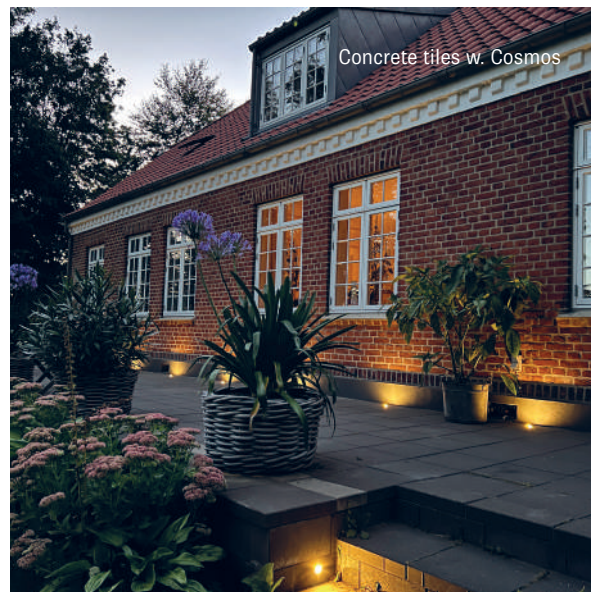

Concrete tiles w. Cosmos