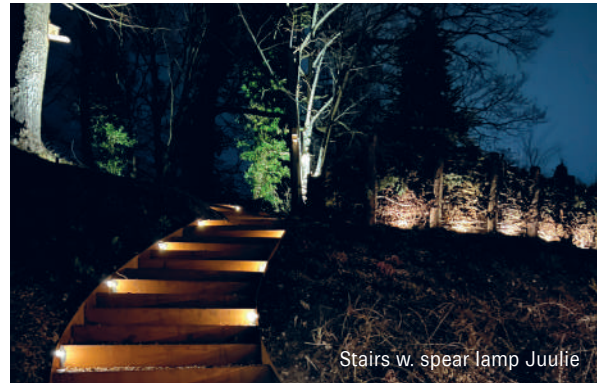

STAIRS

SEE YOUR STAIRS IN A WHOLE NEW LIGHT