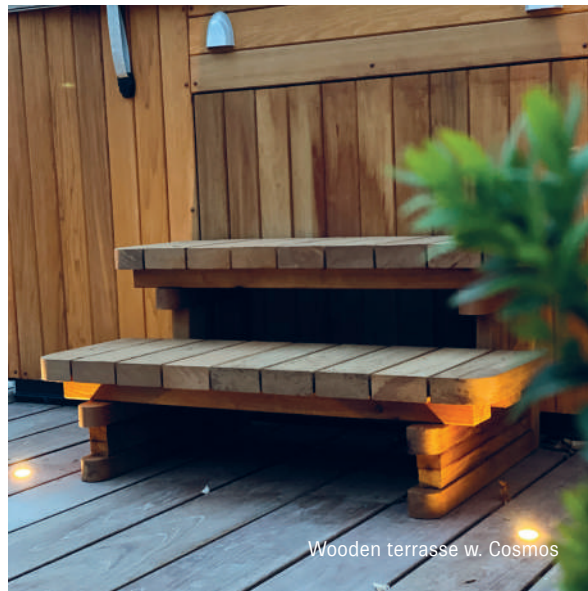

Wooden terrasse w. Cosmos