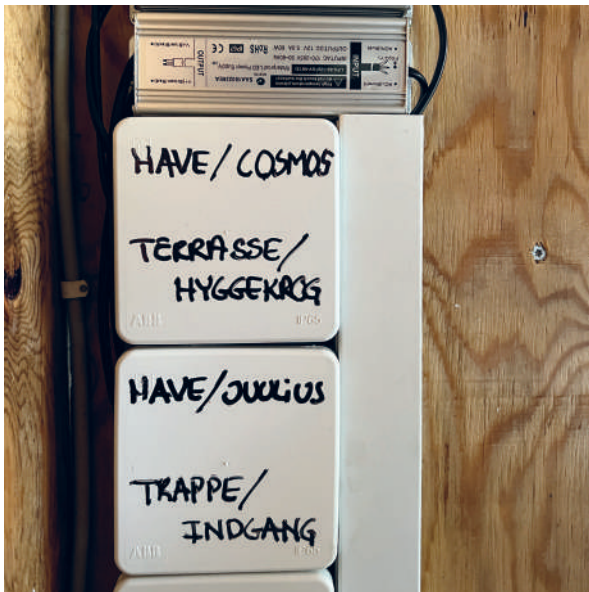

CUSTOM CONTROLS

Let the zigbee-box upgrade your outdoor lighting system from Light By Juul. It's smart. It's innovative and most importantly, it's easy to use.

You'll have access to a lot of cool features such as; adjusting the level of shine from your lights, turn your lights on/off with a timer, and motion detection.

Our zigbee-box works with the Phillips Hue-App.