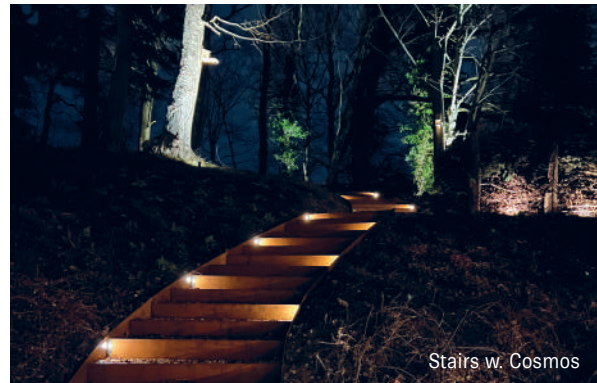

STAIRS

SEE YOUR STAIRS IN A WHOLE NEW LIGHT