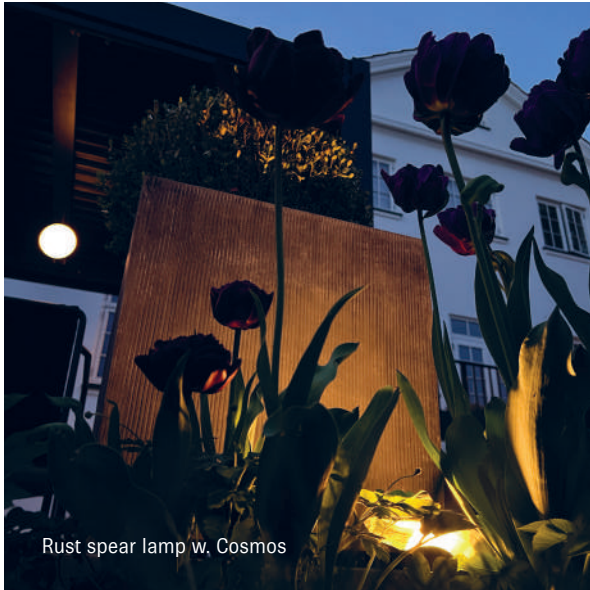

Rust spear lamp w. Cosmos