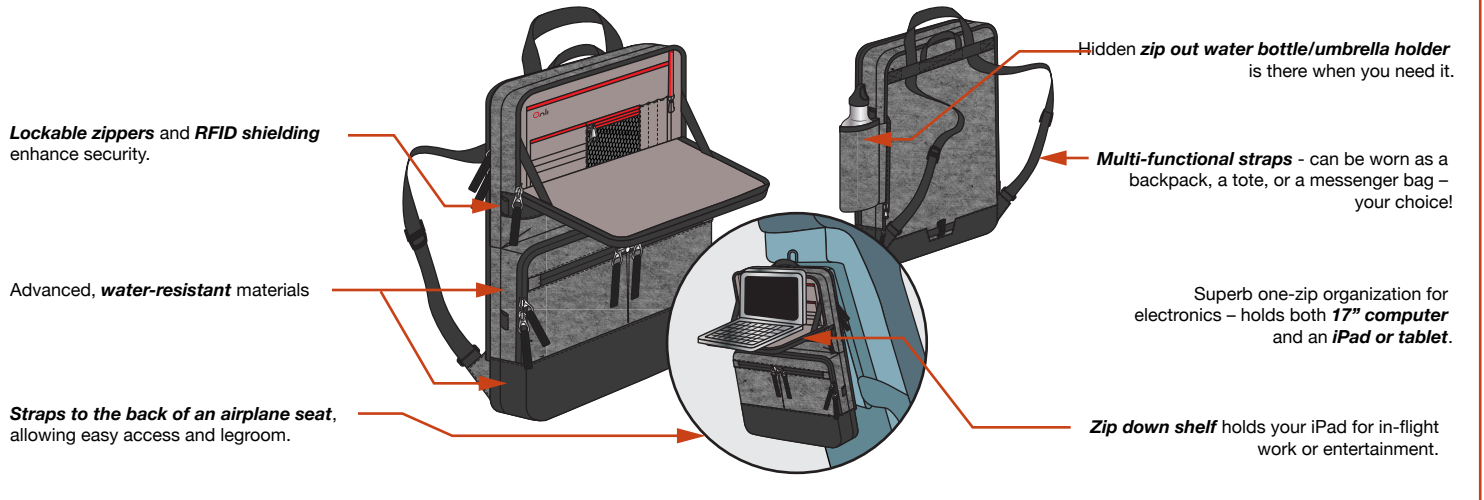

There are **three main bags** that can be used individually, or mixed and matched as needed.

Each module is packed with useful features:

1. THE REVOLUTION EXPANDABLE DAYPACK

2. THE REVOLUTION MESSENGER TOTE PACK

3. THE REVOLUTION EXPANDABLE SPINNER

PRODUCT INFORMATION

All three main bags can be used individually as described, but they can also be zipped together in different configurations to create integrated bags for whatever purpose you need, or supplemented with other Onli Travel accessories for even more functionality.

THE REVOLUTION ROLLING PACK

THE REVOLUTION EXPANDABLE DAYPACK + THE REVOLUTION EXPANDABLE SPINNER + THE REVOLUTION MESSENGER TOTE PACK =
 ROLL IT OR WEAR IT

THE REVOLUTION DOUBLE BACKPACK

THE REVOLUTION EXPANDABLE DAYPACK + THE REVOLUTION MESSENGER TOTE PACK =
 THE REVOLUTION DOUBLE BACKPACK

INTEGRATED PACKING CUBE SET

THE REVOLUTION ALL - IN - ONE BUNDLE

THE REVOLUTION ROLLING PACK + THE INTEGRATED PACKING CUBE SET + OPTIONAL HIP BELT =
 THE REVOLUTION ALL - IN - ONE BUNDLE