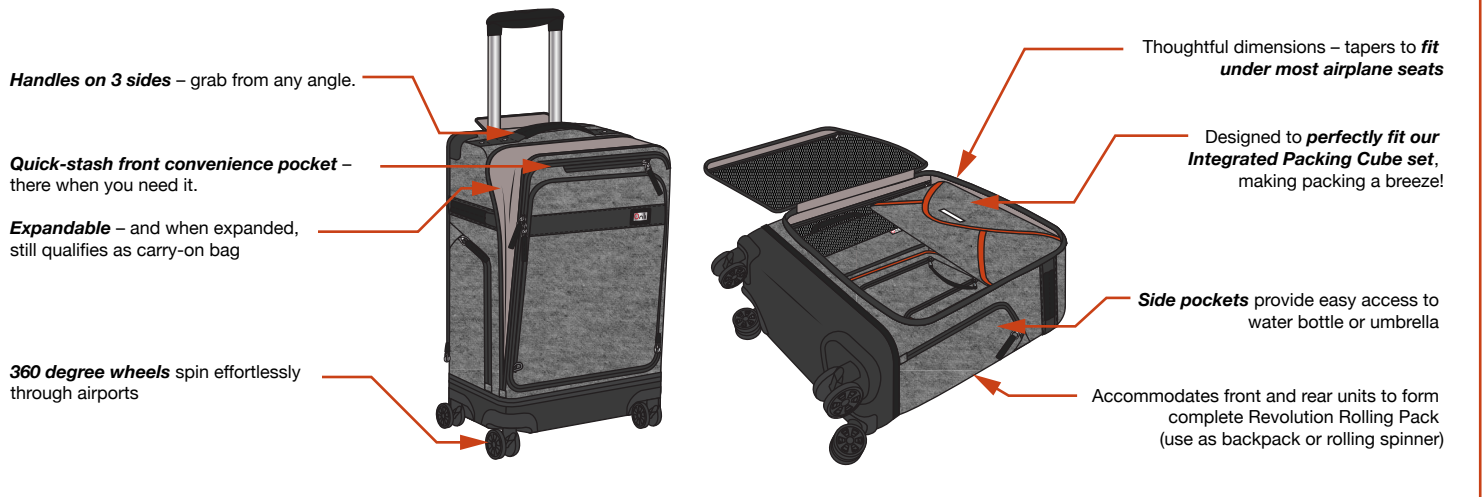

There are **three main bags** that can be used individually, or mixed and matched as needed.

Each module is packed with useful features:

1. THE REVOLUTION EXPANDABLE DAYPACK

2. THE REVOLUTION MESSENGER TOTE PACK

3. THE REVOLUTION EXPANDABLE SPINNER

PRODUCT INFORMATION

All three main bags can be used individually as described, but they can also be zipped together in different configurations to create integrated bags for whatever purpose you need, or supplemented with other Onli Travel accessories for even more functionality.

THE REVOLUTION ROLLING PACK

THE REVOLUTION EXPANDABLE DAYPACK + THE REVOLUTION EXPANDABLE SPINNER + THE REVOLUTION MESSENGER TOTE PACK =
 ROLL IT OR WEAR IT

THE REVOLUTION DOUBLE BACKPACK

THE REVOLUTION EXPANDABLE DAYPACK + THE REVOLUTION MESSENGER TOTE PACK =
 THE REVOLUTION DOUBLE BACKPACK