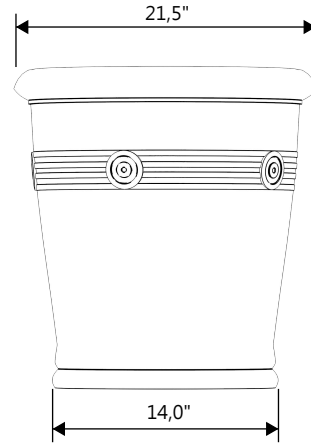

# GARDENSTONE

Redefining Outdoor Planters

Gardenstone Inc  
2851 Hwy 7, Concord ON, L4K 1W2  
1 800-209-0917  
sales@gardenstonemfg.com  
www.gardenstonemfg.com

CHROMA MEDIUM

2430

WEIGHT: 130 LBS

NOTE: ALL INFORMATION ENCLOSED WAS CURRENT AT THE TIME OF DEVELOPMENT, BUT SHOULD BE REVIEWED BY THE PRODUCT MANUFACTURER TO BE CONSIDERED ACCURATE.