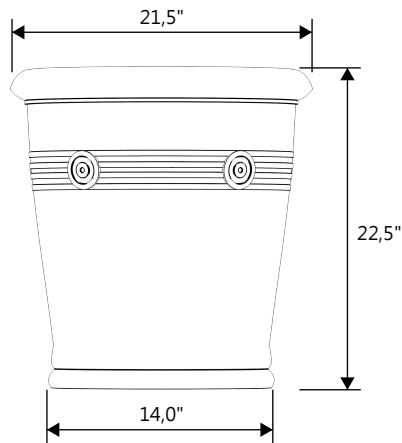

# GARDENSTONE

Redefining Outdoor Planters

Gardenstone Inc  
2851 Hwy 7, Concord ON, L4K 1W2  
1 800-209-0917  
sales@gardenstonemfg.com  
www.gardenstonemfg.com

CHROMA MEDIUM

2430

WEIGHT: 130 LBS

NOTE: ALL INFORMATION ENCLOSED WAS CURRENT AT THE TIME OF DEVELOPMENT, BUT SHOULD BE REVIEWED BY THE PRODUCT MANUFACTURER TO BE CONSIDERED ACCURATE.