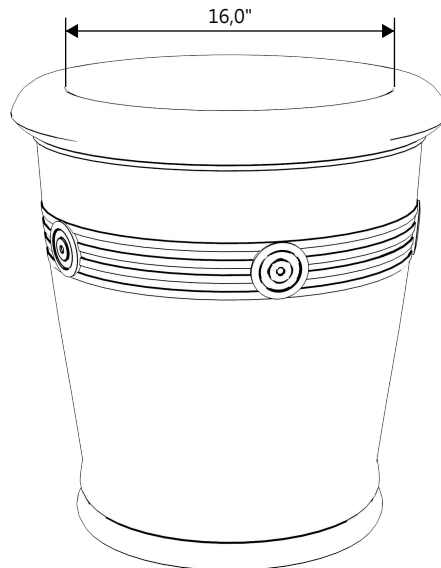

# GARDENSTONE

Redefining Outdoor Planters

Gardenstone Inc  
2851 Hwy 7, Concord ON, L4K 1W2  
1 800-209-0917  
sales@gardenstonemfg.com  
www.gardenstonemfg.com

CHROMA MEDIUM

2430

WEIGHT: 130 LBS

NOTE: ALL INFORMATION ENCLOSED WAS CURRENT AT THE TIME OF DEVELOPMENT, BUT SHOULD BE REVIEWED BY THE PRODUCT MANUFACTURER TO BE CONSIDERED ACCURATE.