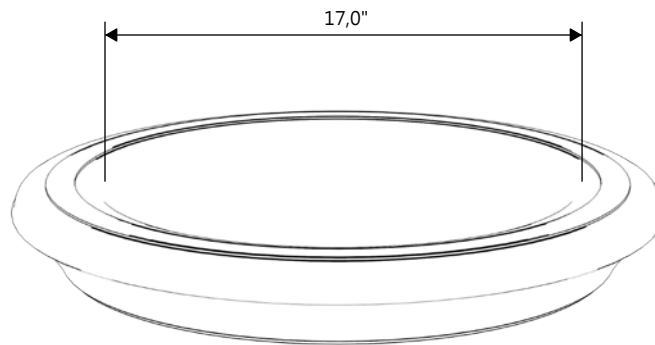

GARDENSTONE

Redefining Outdoor Planters

Gardenstone Inc
2851 Hwy 7, Concord ON, L4K 1W2
1 800-209-0917
sales@gardenstonemfg.com
www.gardenstonemfg.com

CHELSEA BIRDBATH TOP ONLY

2400-A

NOTE: ALL INFORMATION ENCLOSED WAS CURRENT AT THE TIME OF DEVELOPMENT, BUT SHOULD BE REVIEWED BY THE PRODUCT MANUFACTURER TO BE CONSIDERED ACCURATE.