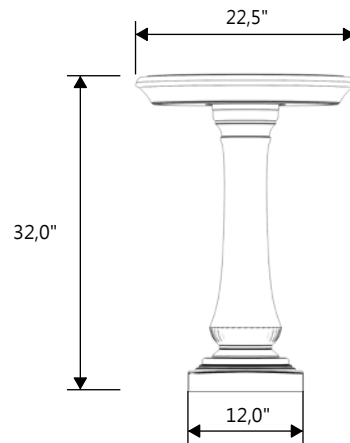

GARDENSTONE

Redefining Outdoor Planters

Gardenstone Inc
2851 Hwy 7, Concord ON, L4K 1W2
1 800-209-0917
sales@gardenstonemfg.com
www.gardenstonemfg.com

CHELSEA BIRDBATH

2400

WEIGHT: 135 LBS

NOTE: ALL INFORMATION ENCLOSED WAS CURRENT AT THE TIME OF DEVELOPMENT, BUT SHOULD BE REVIEWED BY THE PRODUCT MANUFACTURER TO BE CONSIDERED ACCURATE.