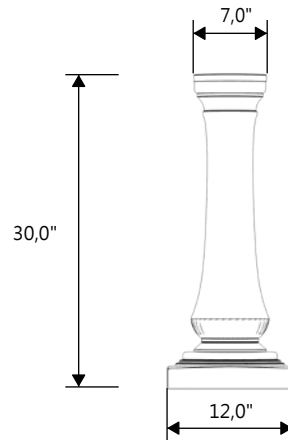

GARDENSTONE

Redefining Outdoor Planters

Gardenstone Inc
2851 Hwy 7, Concord ON, L4K 1W2
1 800-209-0917
sales@gardenstonemfg.com
www.gardenstonemfg.com

CHELSEA BIRDBATH LEG ONLY

2400-B

NOTE: ALL INFORMATION ENCLOSED WAS CURRENT AT THE TIME OF DEVELOPMENT, BUT SHOULD BE REVIEWED BY THE PRODUCT MANUFACTURER TO BE CONSIDERED ACCURATE.