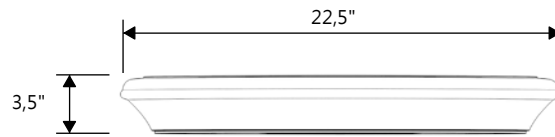

GARDENSTONE

Redefining Outdoor Planters

Gardenstone Inc
2851 Hwy 7, Concord ON, L4K 1W2
1 800-209-0917
sales@gardenstonemfg.com
www.gardenstonemfg.com

CHELSEA BIRDBATH TOP ONLY

2400-A

NOTE: ALL INFORMATION ENCLOSED WAS CURRENT AT THE TIME OF DEVELOPMENT, BUT SHOULD BE REVIEWED BY THE PRODUCT MANUFACTURER TO BE CONSIDERED ACCURATE.